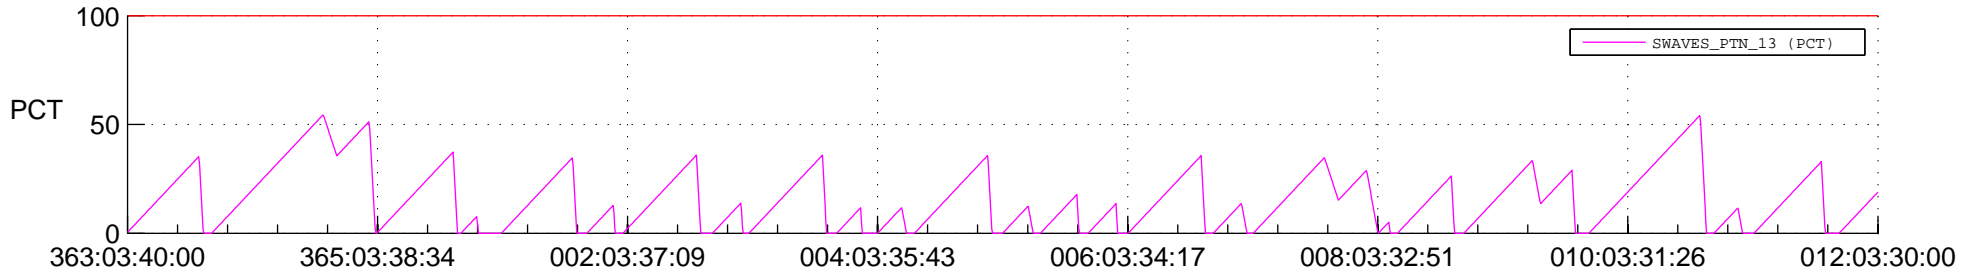

STEREO AHEAD SSR PCT Full Prediction

SWAVES_Percent_Full_Prediction

IMPACT_Percent_Full_Prediction

PLASTIC_Percent_Full_Prediction

Spacecraft_DownLink_Rate