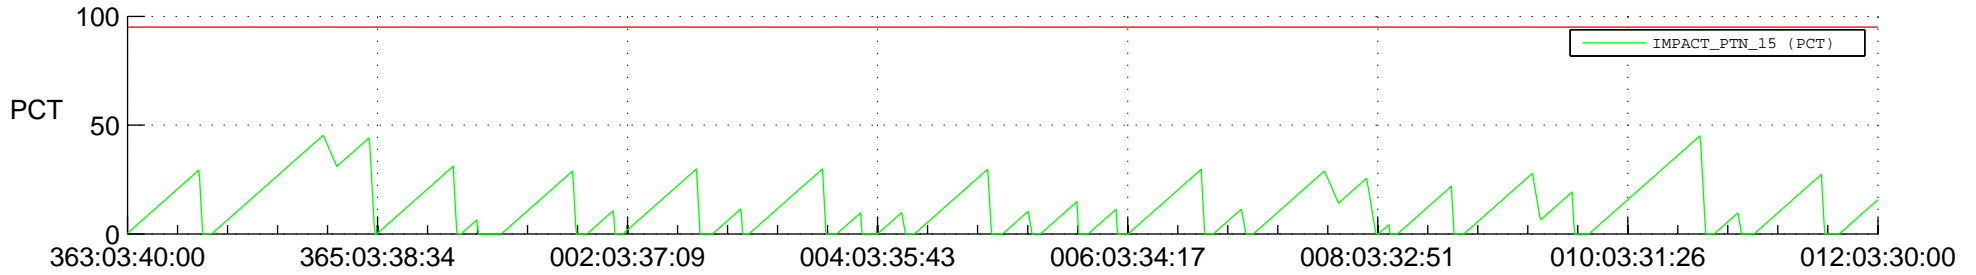

STEREO AHEAD SSR PCT Full Prediction

SWAVES_Percent_Full_Prediction

IMPACT_Percent_Full_Prediction

PLASTIC_Percent_Full_Prediction

Spacecraft_DownLink_Rate