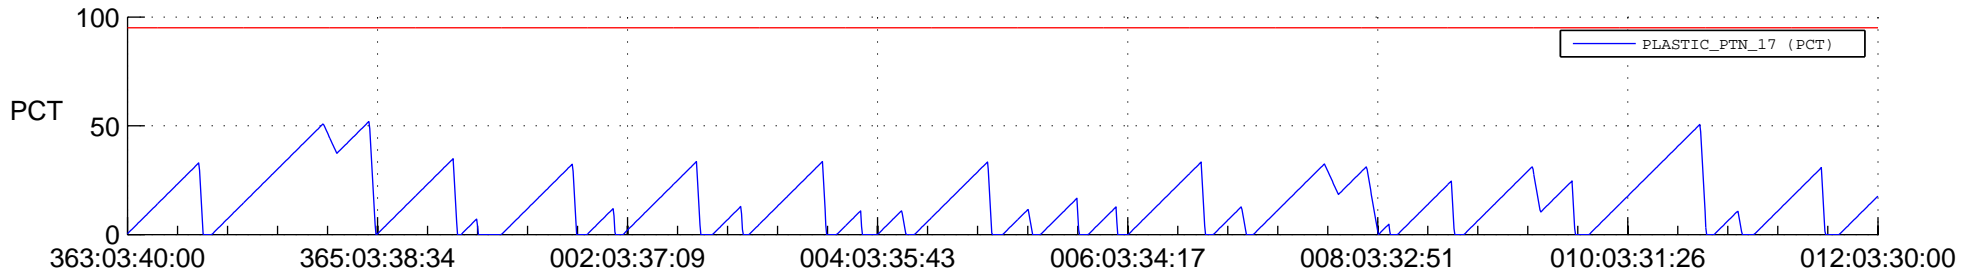

STEREO AHEAD SSR PCT Full Prediction

SWAVES_Percent_Full_Prediction

IMPACT_Percent_Full_Prediction

PLASTIC_Percent_Full_Prediction

Spacecraft_DownLink_Rate