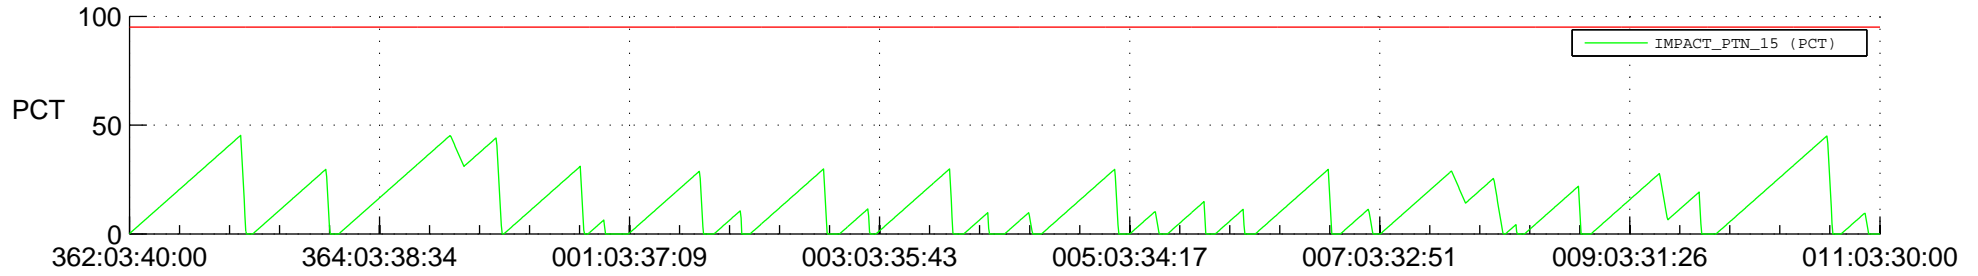

STEREO AHEAD SSR PCT Full Prediction

SWAVES_Percent_Full_Prediction

IMPACT_Percent_Full_Prediction

PLASTIC_Percent_Full_Prediction

Spacecraft_DownLink_Rate