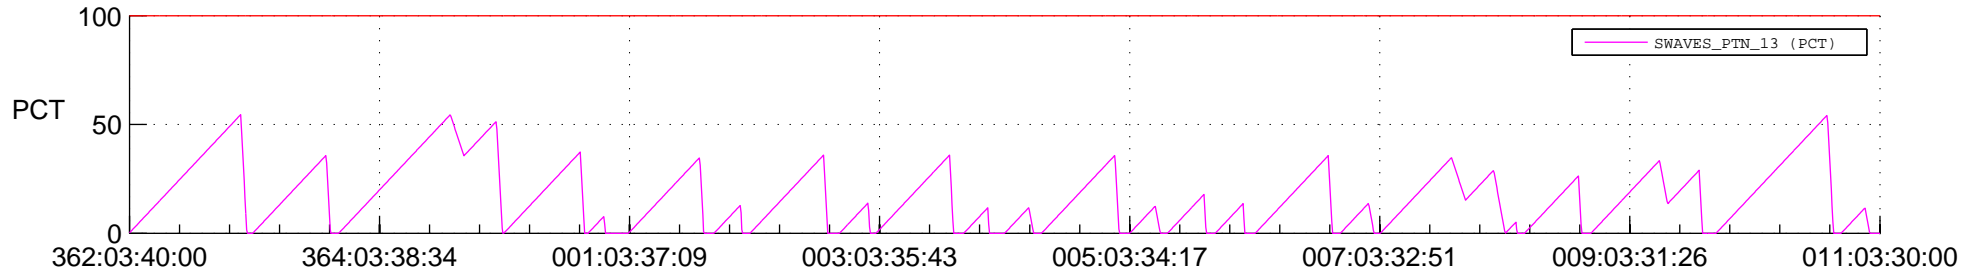

STEREO AHEAD SSR PCT Full Prediction

SWAVES_Percent_Full_Prediction

IMPACT_Percent_Full_Prediction

PLASTIC_Percent_Full_Prediction

Spacecraft_DownLink_Rate