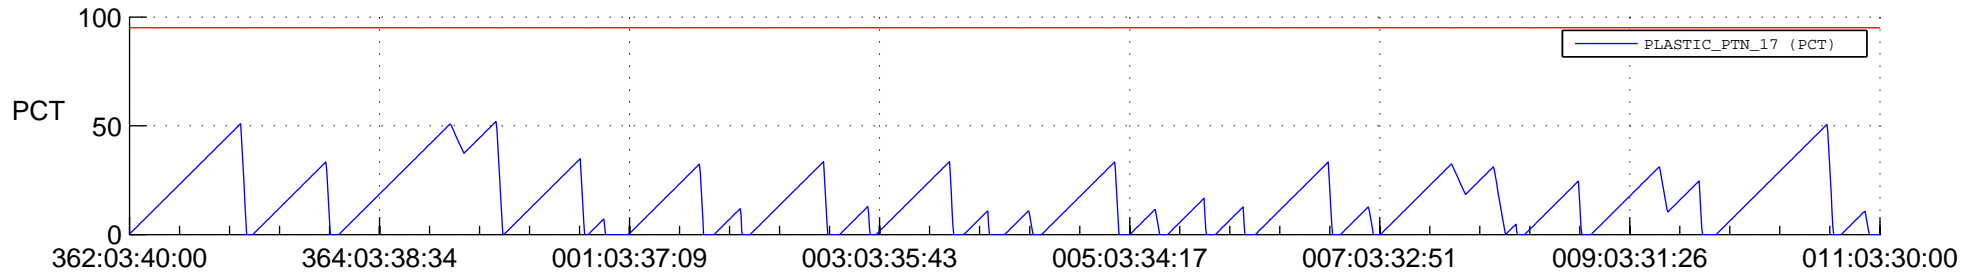

STEREO AHEAD SSR PCT Full Prediction

SWAVES_Percent_Full_Prediction

IMPACT_Percent_Full_Prediction

PLASTIC_Percent_Full_Prediction

Spacecraft_DownLink_Rate