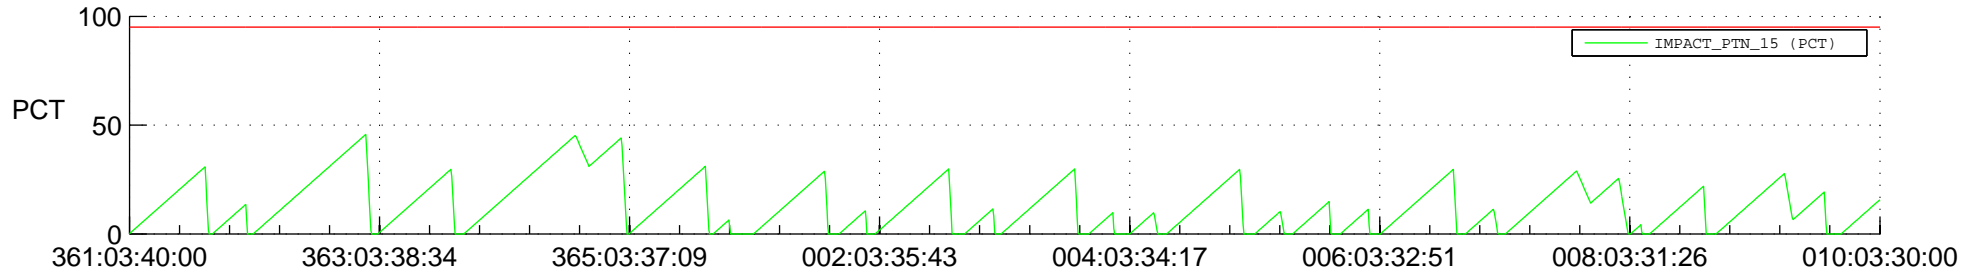

STEREO AHEAD SSR PCT Full Prediction

SWAVES_Percent_Full_Prediction

IMPACT_Percent_Full_Prediction

PLASTIC_Percent_Full_Prediction

Spacecraft_DownLink_Rate