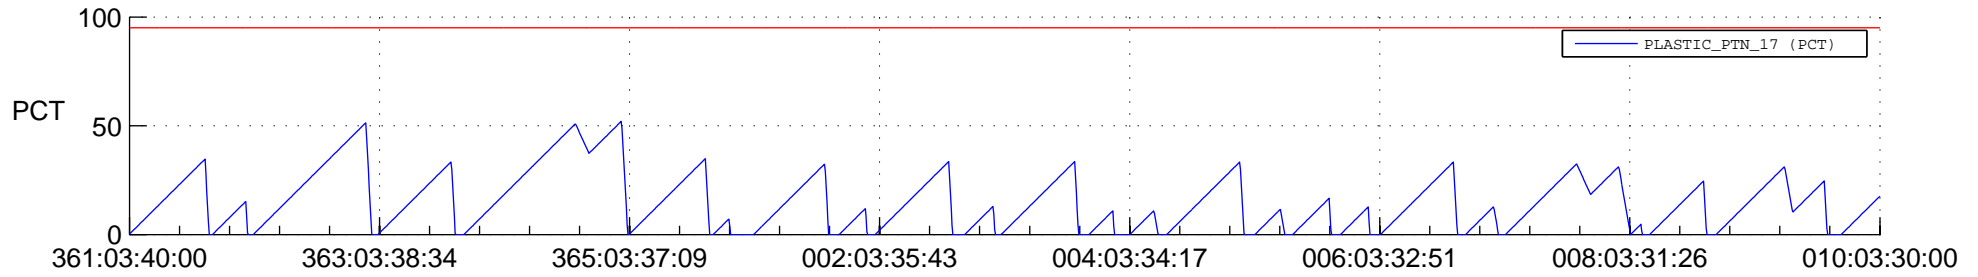

STEREO AHEAD SSR PCT Full Prediction

SWAVES_Percent_Full_Prediction

IMPACT_Percent_Full_Prediction

PLASTIC_Percent_Full_Prediction

Spacecraft_DownLink_Rate