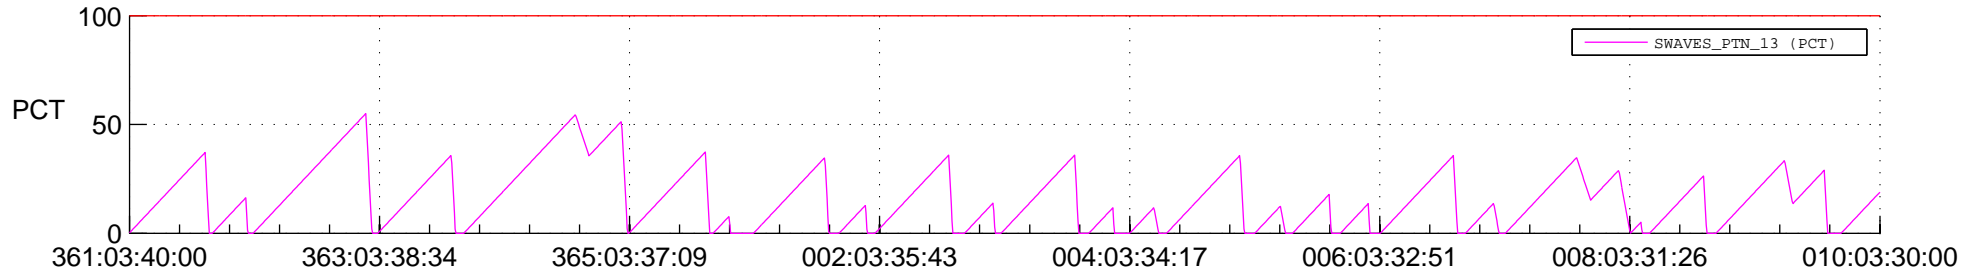

STEREO AHEAD SSR PCT Full Prediction

SWAVES_Percent_Full_Prediction

IMPACT_Percent_Full_Prediction

PLASTIC_Percent_Full_Prediction

Spacecraft_DownLink_Rate