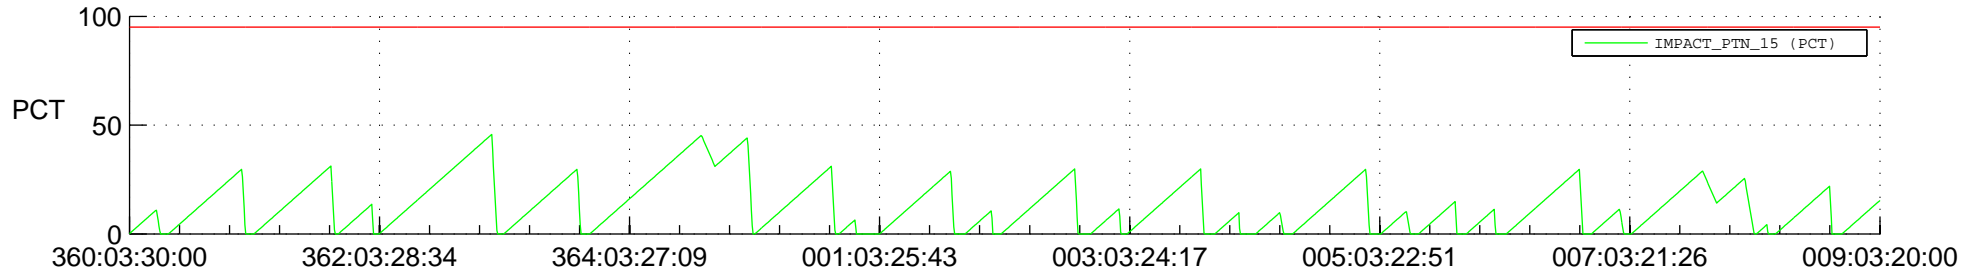

STEREO AHEAD SSR PCT Full Prediction

SWAVES_Percent_Full_Prediction

IMPACT_Percent_Full_Prediction

PLASTIC_Percent_Full_Prediction

Spacecraft_DownLink_Rate