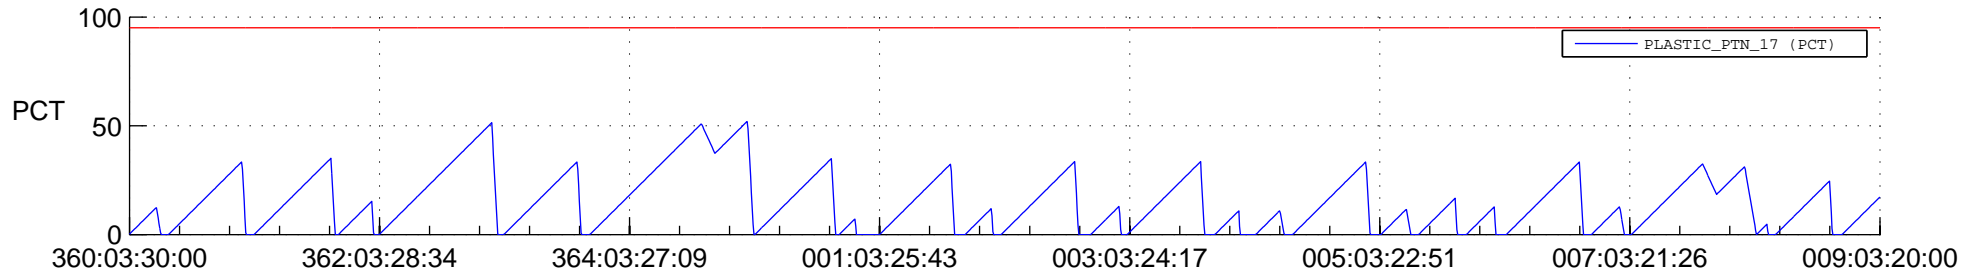

STEREO AHEAD SSR PCT Full Prediction

SWAVES_Percent_Full_Prediction

IMPACT_Percent_Full_Prediction

PLASTIC_Percent_Full_Prediction

Spacecraft_DownLink_Rate