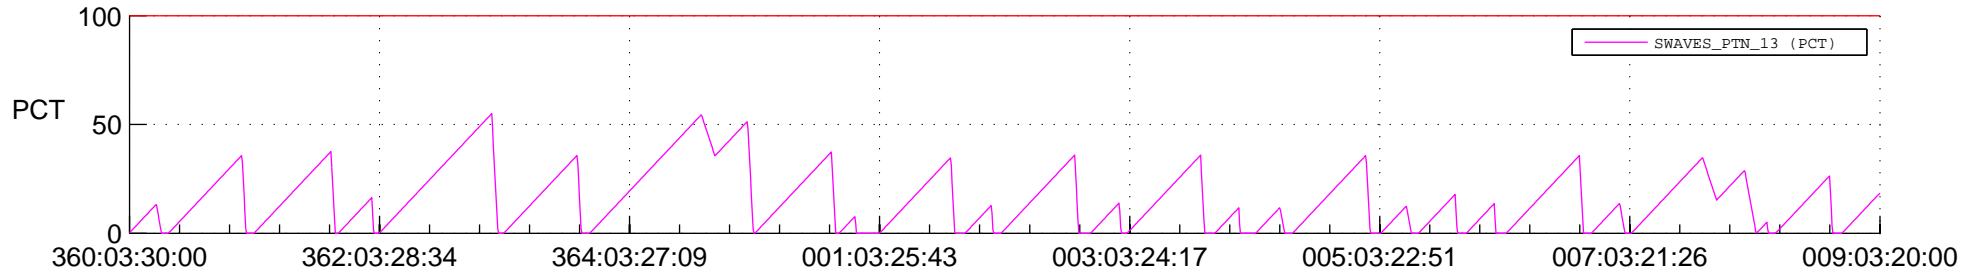

STEREO AHEAD SSR PCT Full Prediction

SWAVES_Percent_Full_Prediction

IMPACT_Percent_Full_Prediction

PLASTIC_Percent_Full_Prediction

Spacecraft_DownLink_Rate