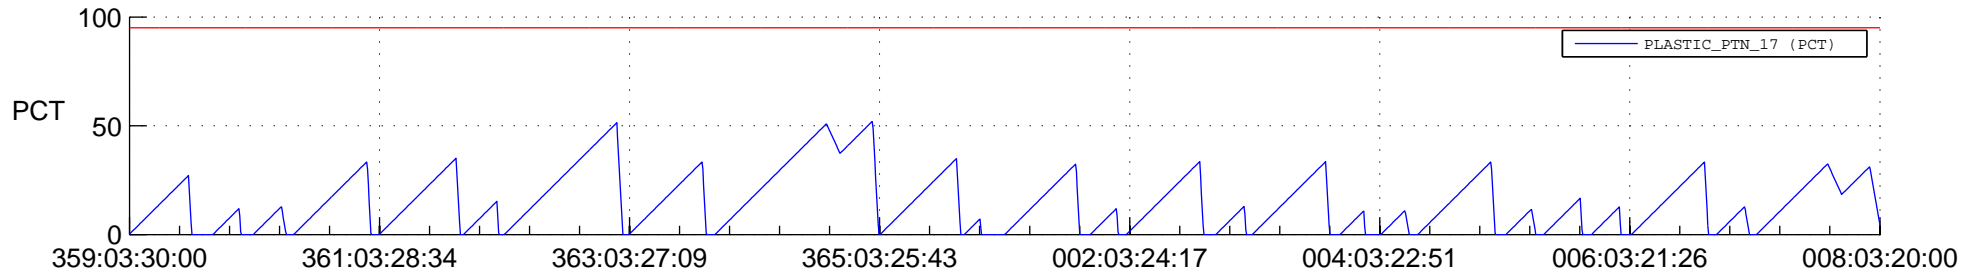

STEREO AHEAD SSR PCT Full Prediction

SWAVES_Percent_Full_Prediction

IMPACT_Percent_Full_Prediction

PLASTIC_Percent_Full_Prediction

Spacecraft_DownLink_Rate

Ground Time (2019:359:03:30:00.000 -2020:008:03:20:00.000)