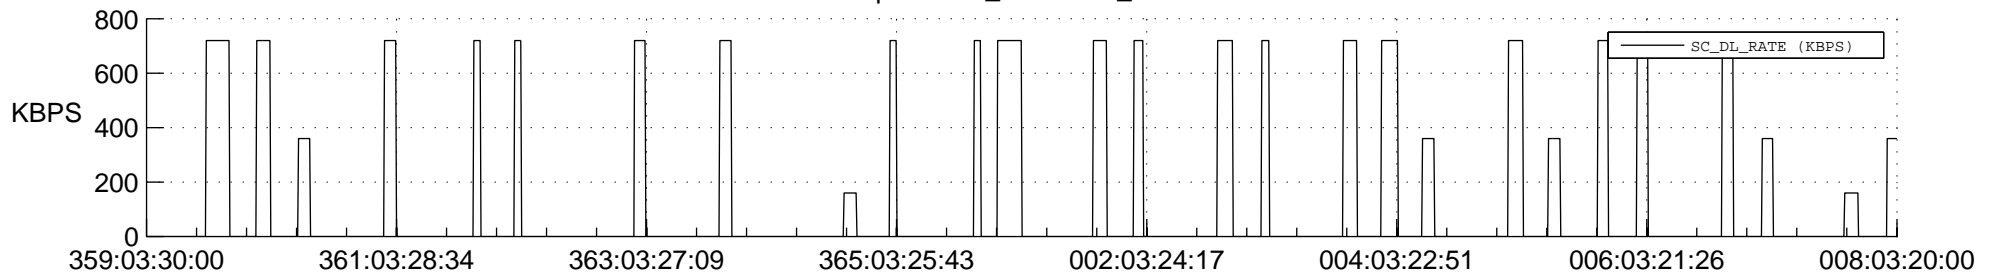

STEREO AHEAD SSR PCT Full Prediction

SWAVES_Percent_Full_Prediction

IMPACT_Percent_Full_Prediction

PLASTIC_Percent_Full_Prediction

Spacecraft_DownLink_Rate

Ground Time (2019:359:03:30:00.000 -2020:008:03:20:00.000)