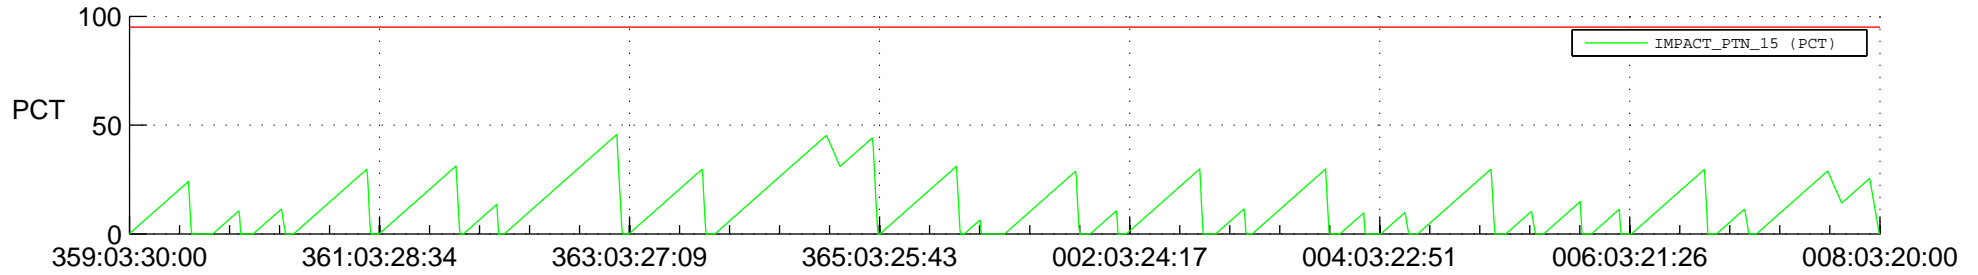

STEREO AHEAD SSR PCT Full Prediction

SWAVES_Percent_Full_Prediction

IMPACT_Percent_Full_Prediction

PLASTIC_Percent_Full_Prediction

Spacecraft_DownLink_Rate

Ground Time (2019:359:03:30:00.000 -2020:008:03:20:00.000)