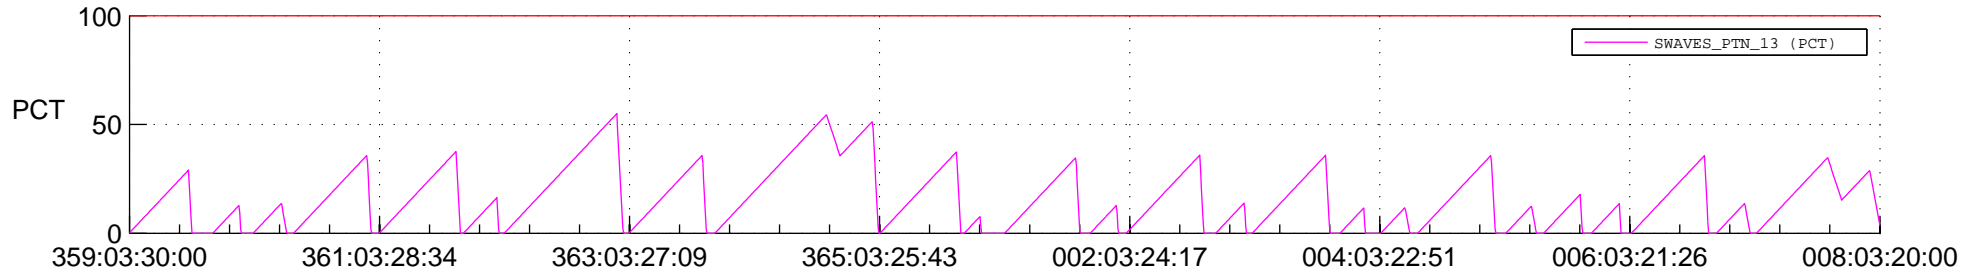

STEREO AHEAD SSR PCT Full Prediction

SWAVES_Percent_Full_Prediction

IMPACT_Percent_Full_Prediction

PLASTIC_Percent_Full_Prediction

Spacecraft_DownLink_Rate

Ground Time (2019:359:03:30:00.000 -2020:008:03:20:00.000)