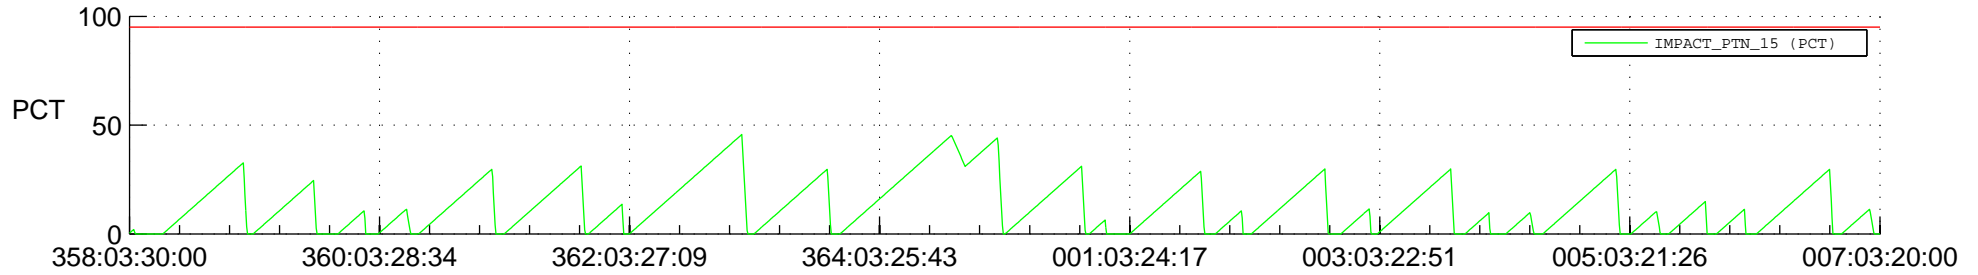

IMPACT_Percent_Full_Prediction