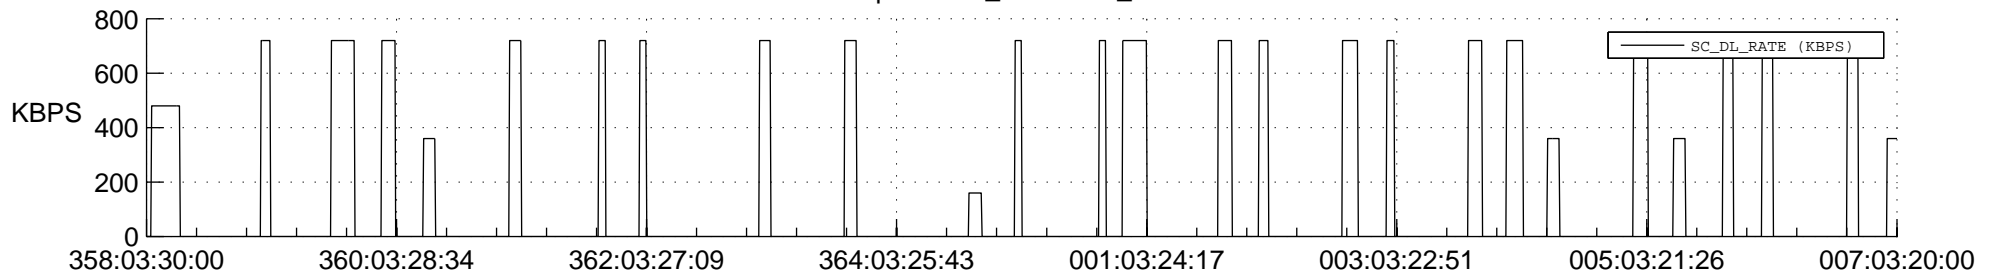

## Spacecraft\_DownLink\_Rate

Ground Time (2019:358:03:30:00.000 -2020:007:03:20:00.000)