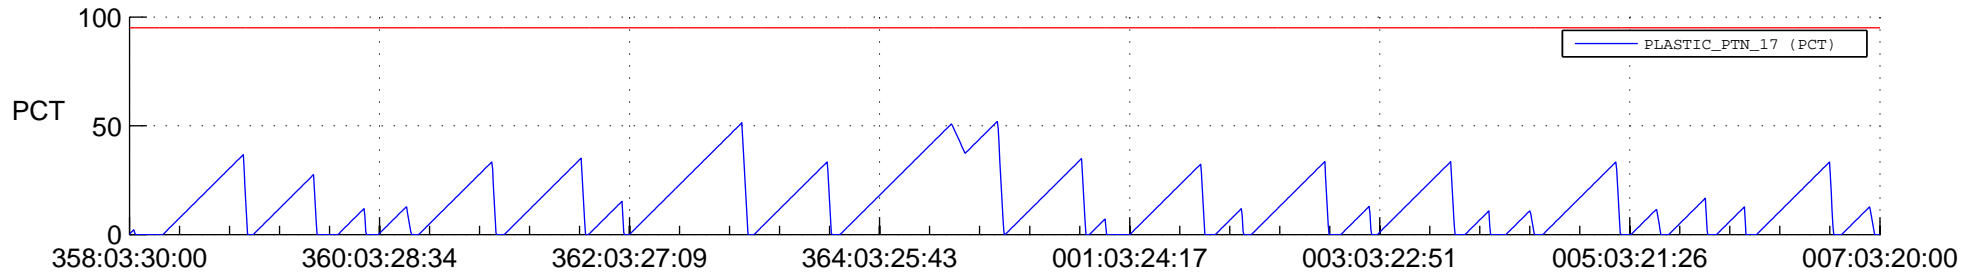

## SWAVES\_Percent\_Full\_Prediction

## Spacecraft\_DownLink\_Rate

Ground Time (2019:358:03:30:00.000 -2020:007:03:20:00.000)