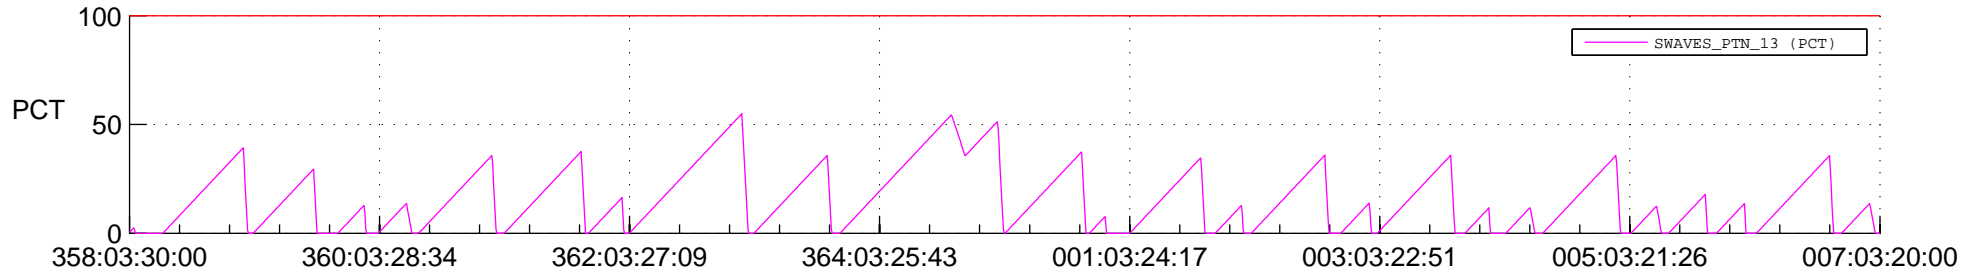

STEREO AHEAD SSR PCT Full Prediction

SWAVES_Percent_Full_Prediction