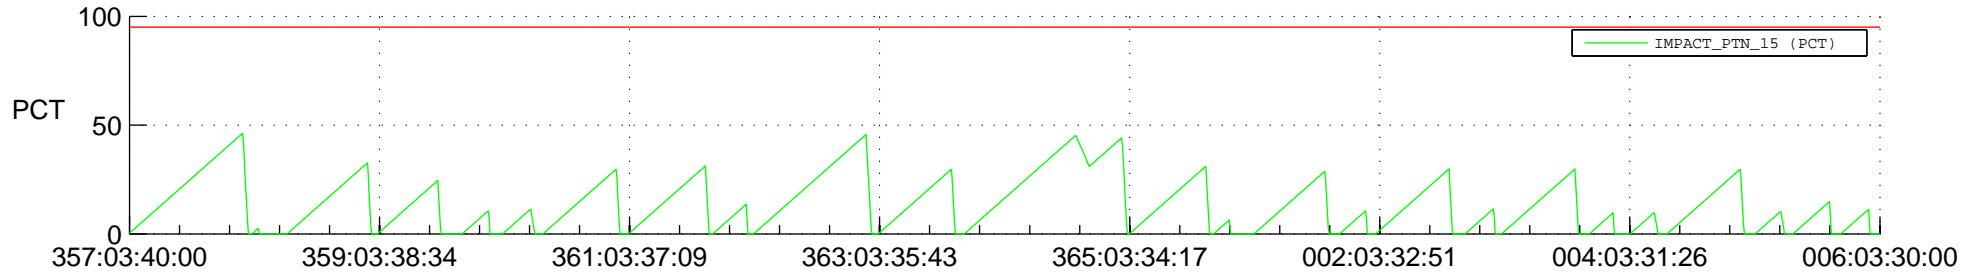

IMPACT_Percent_Full_Prediction