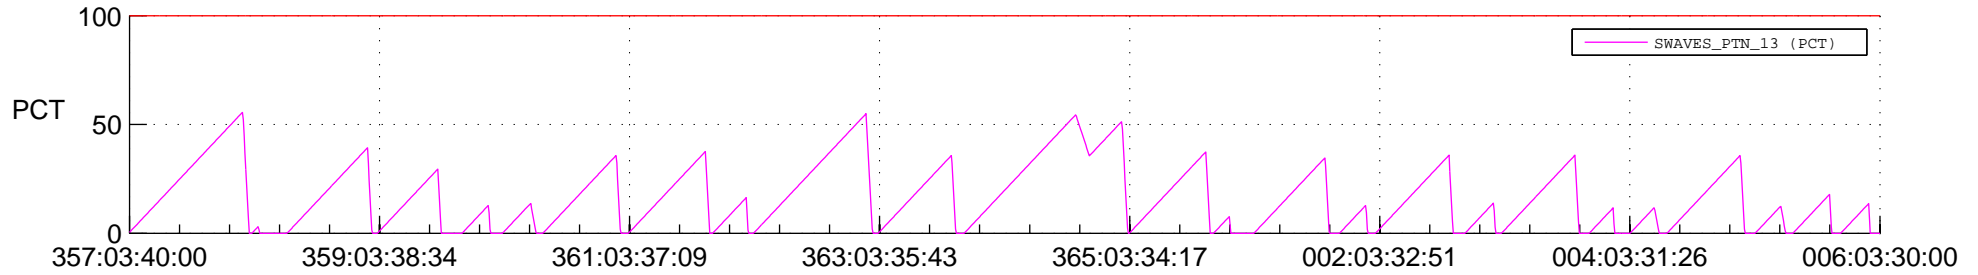

STEREO AHEAD SSR PCT Full Prediction

SWAVES_Percent_Full_Prediction