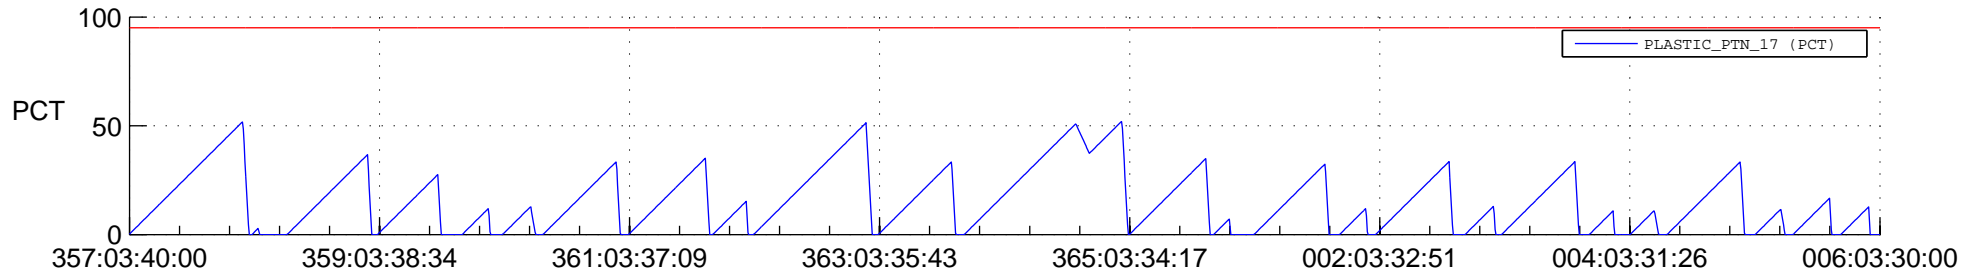

## SWAVES\_Percent\_Full\_Prediction

## Spacecraft\_DownLink\_Rate

Ground Time (2019:357:03:40:00.000 -2020:006:03:30:00.000)