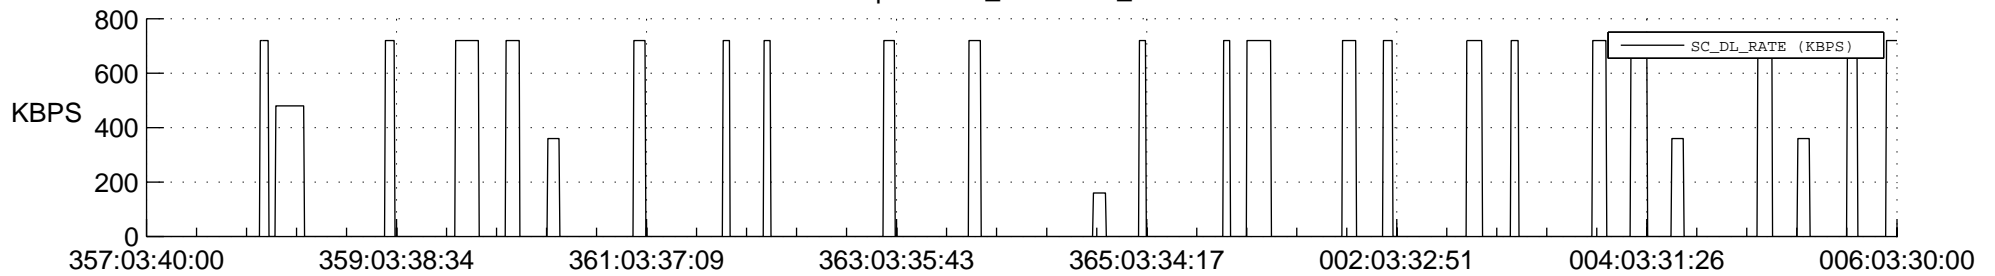

## Spacecraft\_DownLink\_Rate

Ground Time (2019:357:03:40:00.000 -2020:006:03:30:00.000)