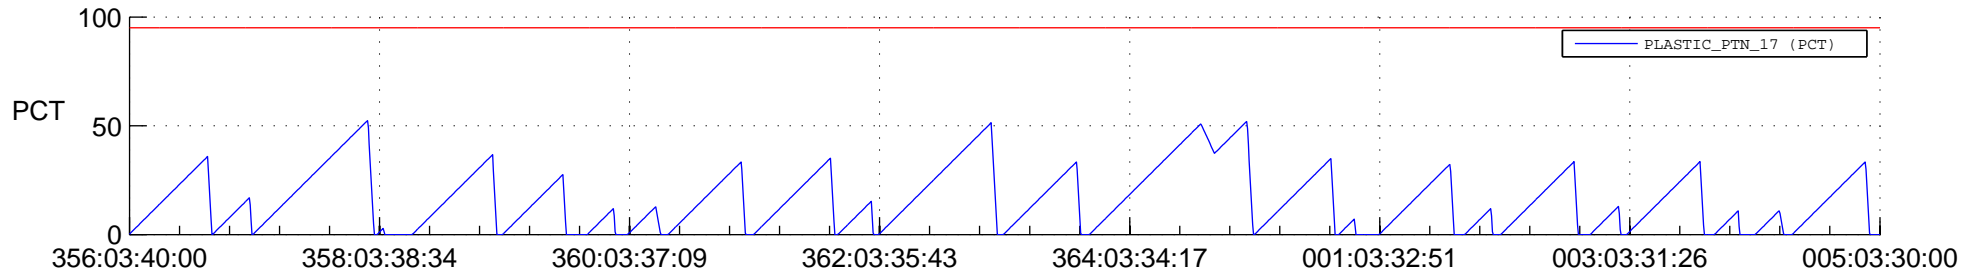

STEREO AHEAD SSR PCT Full Prediction

SWAVES_Percent_Full_Prediction

IMPACT_Percent_Full_Prediction

PLASTIC_Percent_Full_Prediction

Spacecraft_DownLink_Rate

Ground Time (2019:356:03:40:00.000 -2020:005:03:30:00.000)