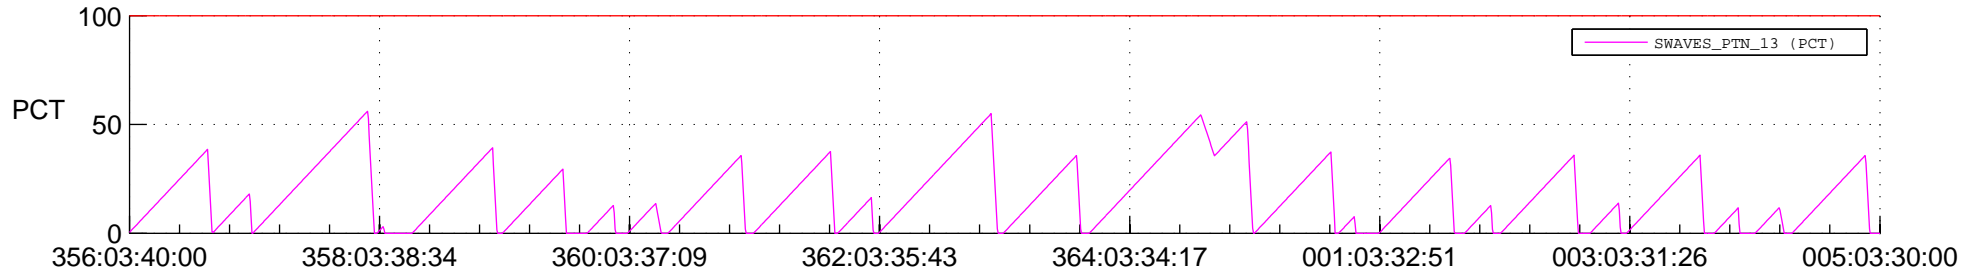

STEREO AHEAD SSR PCT Full Prediction

SWAVES_Percent_Full_Prediction

IMPACT_Percent_Full_Prediction

PLASTIC_Percent_Full_Prediction

Spacecraft_DownLink_Rate

Ground Time (2019:356:03:40:00.000 -2020:005:03:30:00.000)