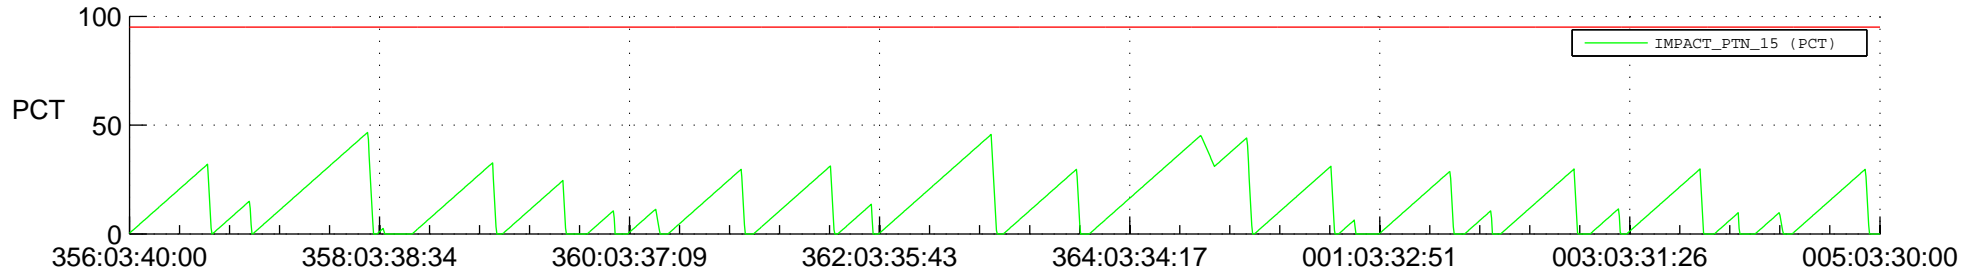

STEREO AHEAD SSR PCT Full Prediction

SWAVES_Percent_Full_Prediction

IMPACT_Percent_Full_Prediction

PLASTIC_Percent_Full_Prediction

Spacecraft_DownLink_Rate

Ground Time (2019:356:03:40:00.000 -2020:005:03:30:00.000)