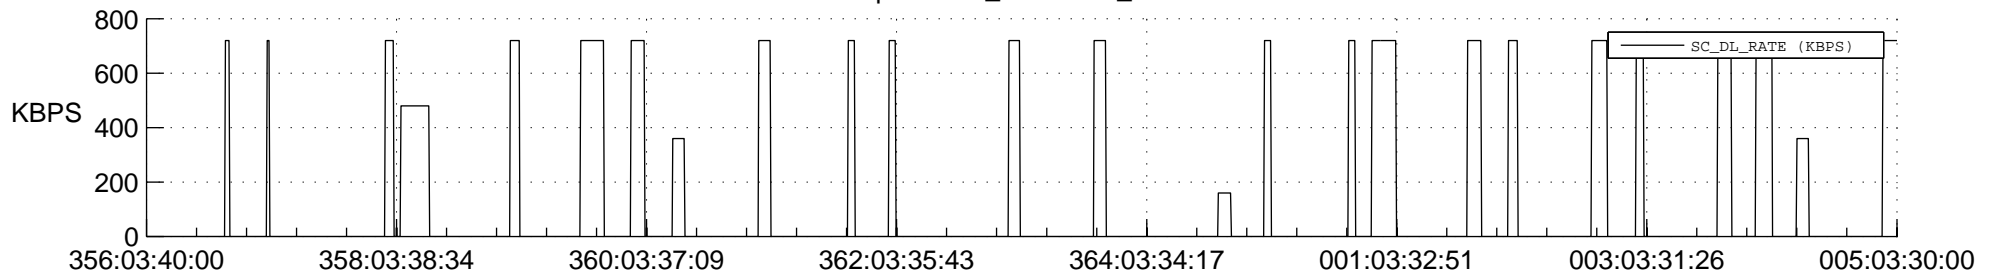

STEREO AHEAD SSR PCT Full Prediction

SWAVES_Percent_Full_Prediction

IMPACT_Percent_Full_Prediction

PLASTIC_Percent_Full_Prediction

Spacecraft_DownLink_Rate

Ground Time (2019:356:03:40:00.000 -2020:005:03:30:00.000)