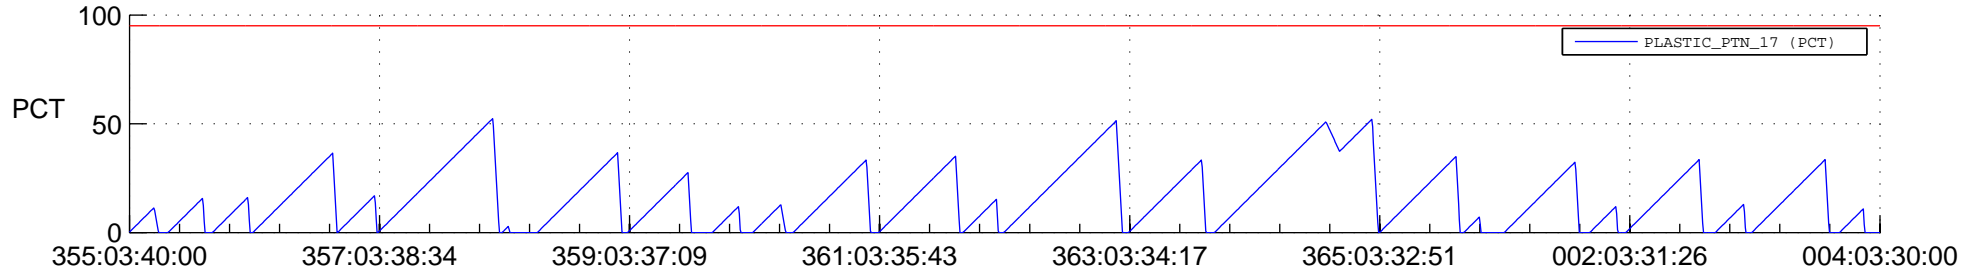

STEREO AHEAD SSR PCT Full Prediction

SWAVES_Percent_Full_Prediction

IMPACT_Percent_Full_Prediction

PLASTIC_Percent_Full_Prediction

Spacecraft_DownLink_Rate

Ground Time (2019:355:03:40:00.000 -2020:004:03:30:00.000)