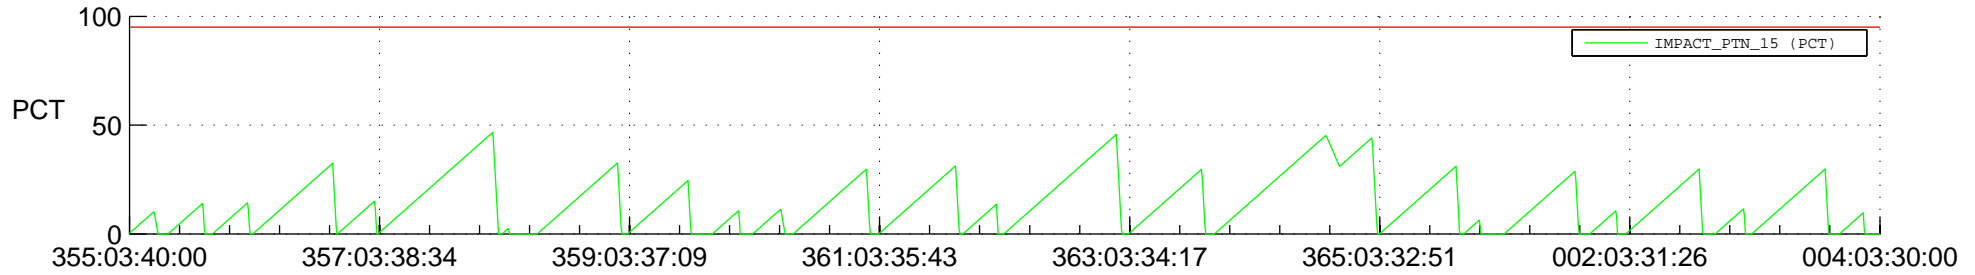

STEREO AHEAD SSR PCT Full Prediction

SWAVES_Percent_Full_Prediction

IMPACT_Percent_Full_Prediction

PLASTIC_Percent_Full_Prediction

Spacecraft_DownLink_Rate

Ground Time (2019:355:03:40:00.000 -2020:004:03:30:00.000)