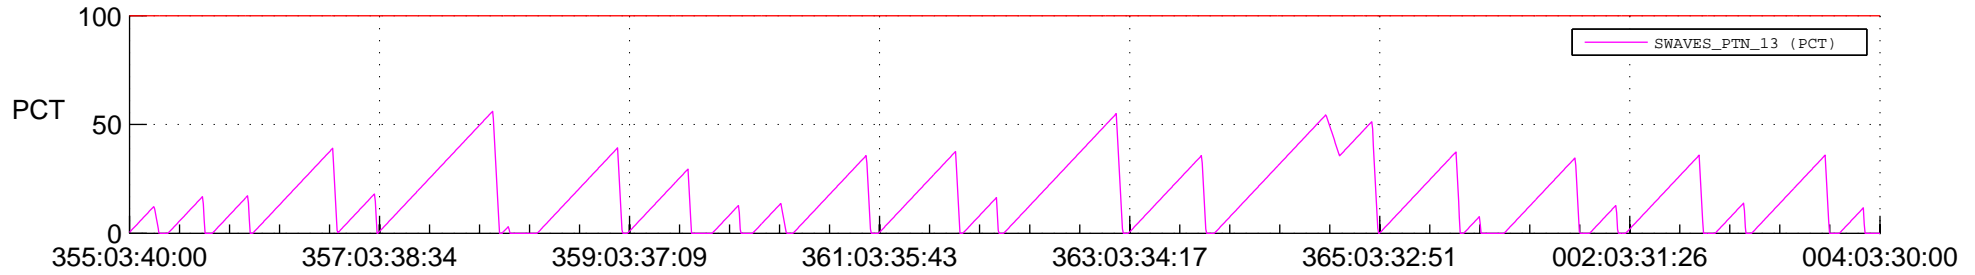

STEREO AHEAD SSR PCT Full Prediction

SWAVES_Percent_Full_Prediction

IMPACT_Percent_Full_Prediction

PLASTIC_Percent_Full_Prediction

Spacecraft_DownLink_Rate

Ground Time (2019:355:03:40:00.000 -2020:004:03:30:00.000)