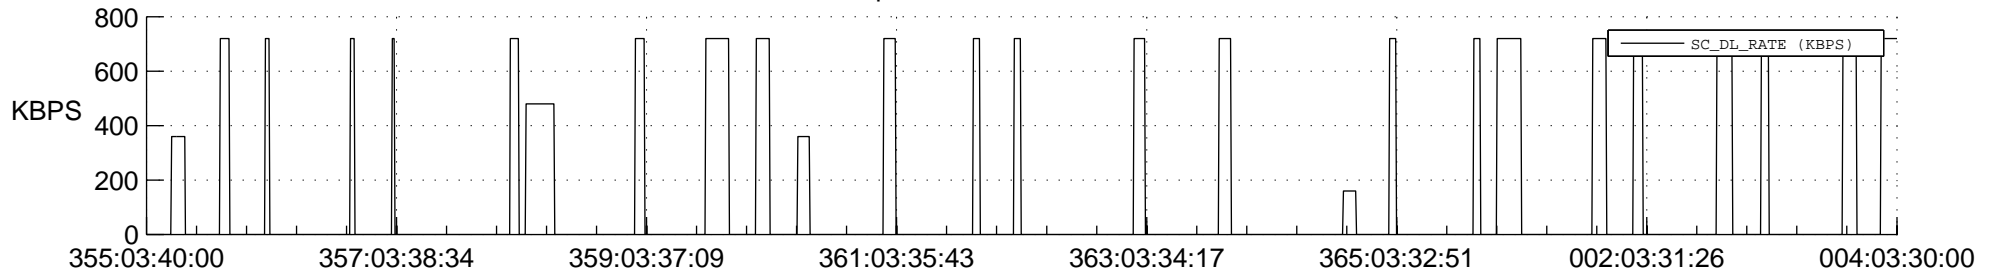

STEREO AHEAD SSR PCT Full Prediction

SWAVES_Percent_Full_Prediction

IMPACT_Percent_Full_Prediction

PLASTIC_Percent_Full_Prediction

Spacecraft_DownLink_Rate

Ground Time (2019:355:03:40:00.000 -2020:004:03:30:00.000)