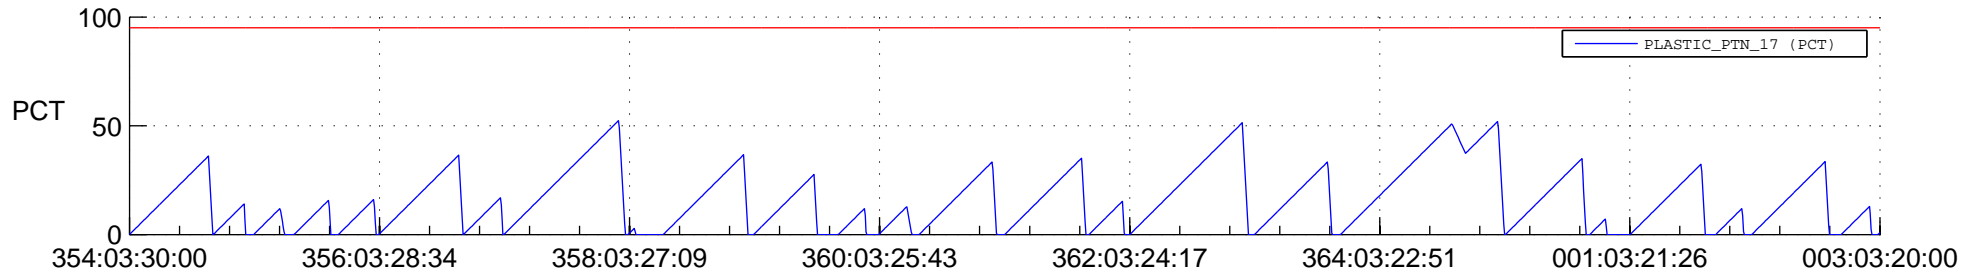

STEREO AHEAD SSR PCT Full Prediction

SWAVES_Percent_Full_Prediction

IMPACT_Percent_Full_Prediction

PLASTIC_Percent_Full_Prediction

Spacecraft_DownLink_Rate

Ground Time (2019:354:03:30:00.000 -2020:003:03:20:00.000)