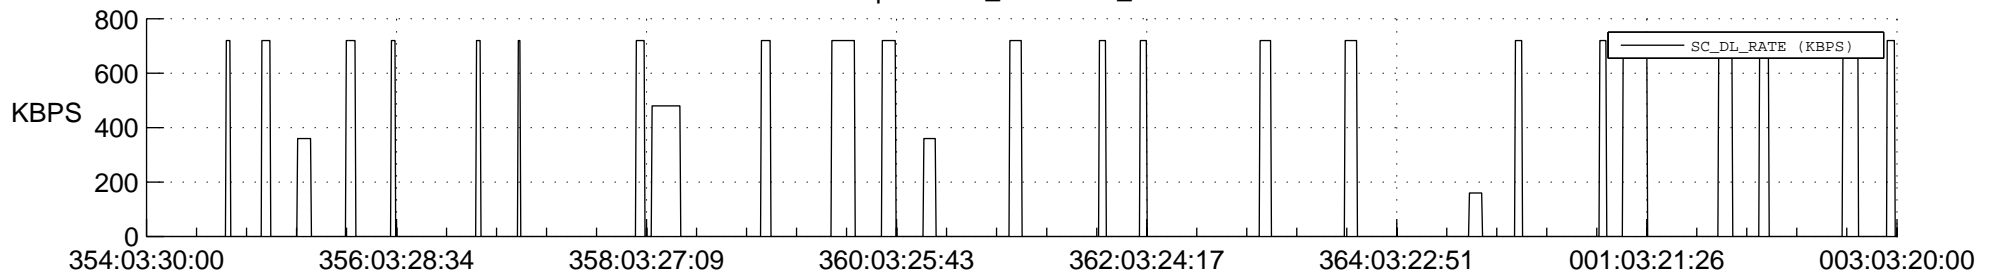

STEREO AHEAD SSR PCT Full Prediction

SWAVES_Percent_Full_Prediction

IMPACT_Percent_Full_Prediction

PLASTIC_Percent_Full_Prediction

Spacecraft_DownLink_Rate

Ground Time (2019:354:03:30:00.000 -2020:003:03:20:00.000)