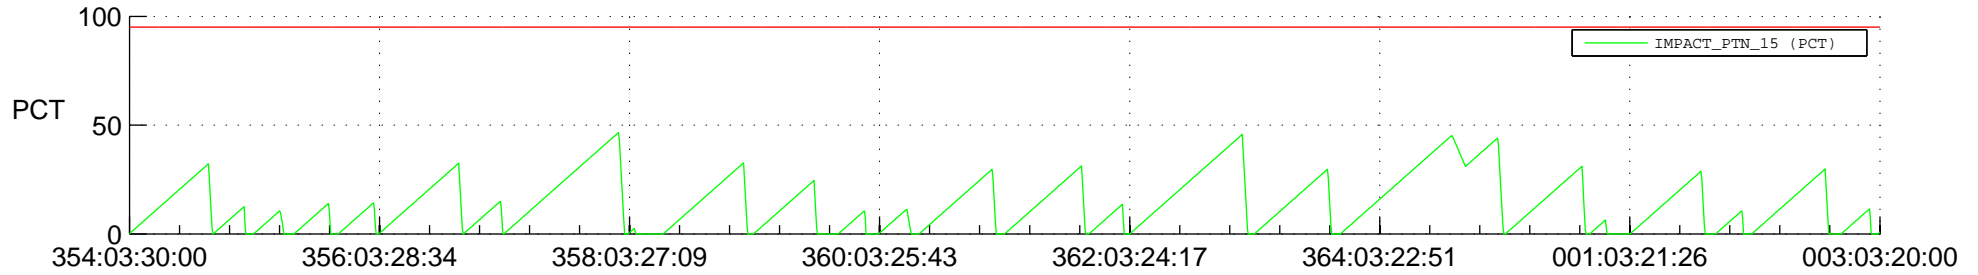

STEREO AHEAD SSR PCT Full Prediction

SWAVES_Percent_Full_Prediction

IMPACT_Percent_Full_Prediction

PLASTIC_Percent_Full_Prediction

Spacecraft_DownLink_Rate

Ground Time (2019:354:03:30:00.000 -2020:003:03:20:00.000)