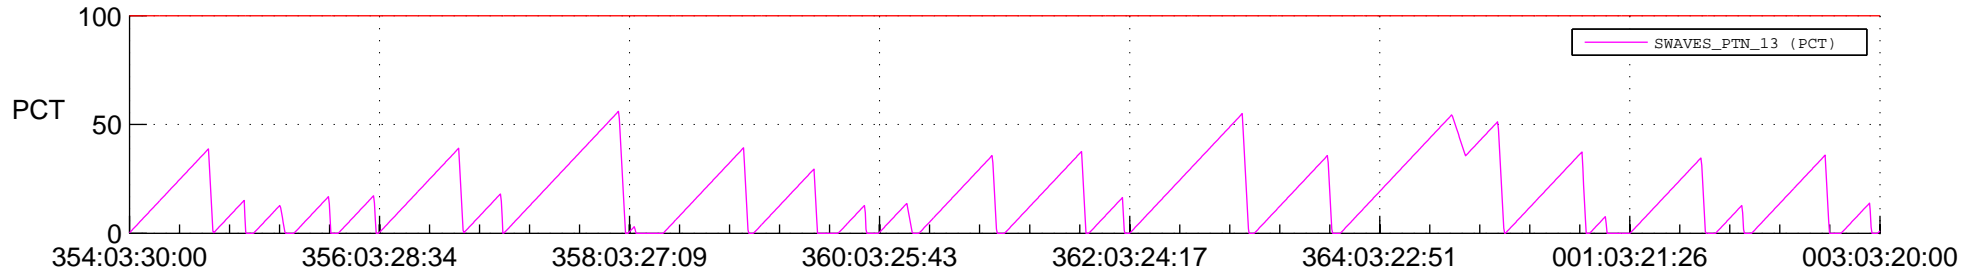

STEREO AHEAD SSR PCT Full Prediction

SWAVES_Percent_Full_Prediction

IMPACT_Percent_Full_Prediction

PLASTIC_Percent_Full_Prediction

Spacecraft_DownLink_Rate

Ground Time (2019:354:03:30:00.000 -2020:003:03:20:00.000)