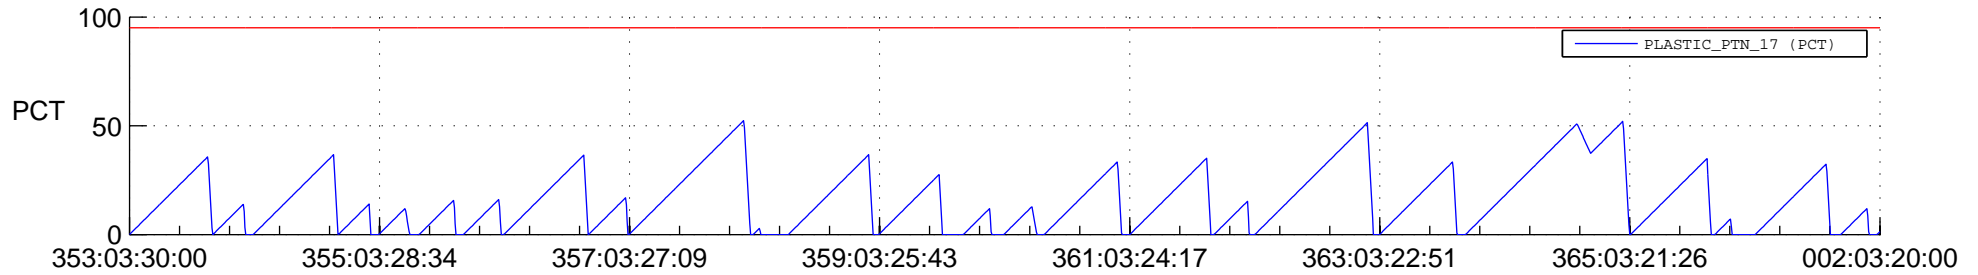

STEREO AHEAD SSR PCT Full Prediction

SWAVES_Percent_Full_Prediction

IMPACT_Percent_Full_Prediction

PLASTIC_Percent_Full_Prediction

Spacecraft_DownLink_Rate

Ground Time (2019:353:03:30:00.000 -2020:002:03:20:00.000)