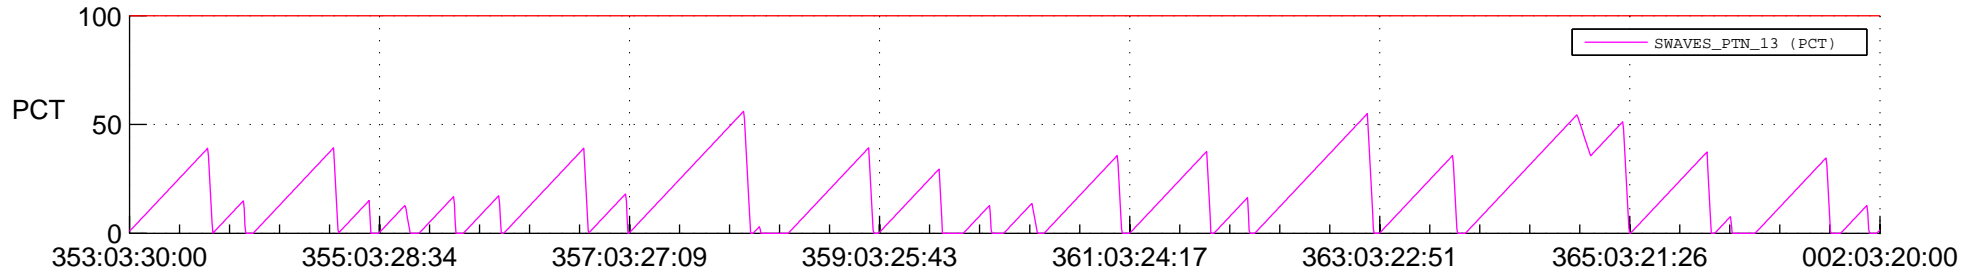

STEREO AHEAD SSR PCT Full Prediction

SWAVES_Percent_Full_Prediction

IMPACT_Percent_Full_Prediction

PLASTIC_Percent_Full_Prediction

Spacecraft_DownLink_Rate

Ground Time (2019:353:03:30:00.000 -2020:002:03:20:00.000)