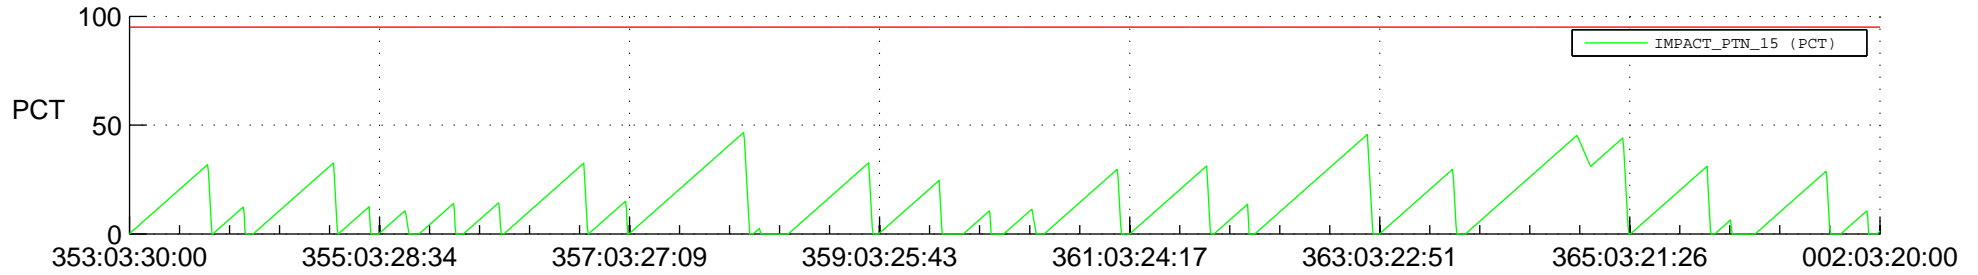

STEREO AHEAD SSR PCT Full Prediction

SWAVES_Percent_Full_Prediction

IMPACT_Percent_Full_Prediction

PLASTIC_Percent_Full_Prediction

Spacecraft_DownLink_Rate

Ground Time (2019:353:03:30:00.000 -2020:002:03:20:00.000)