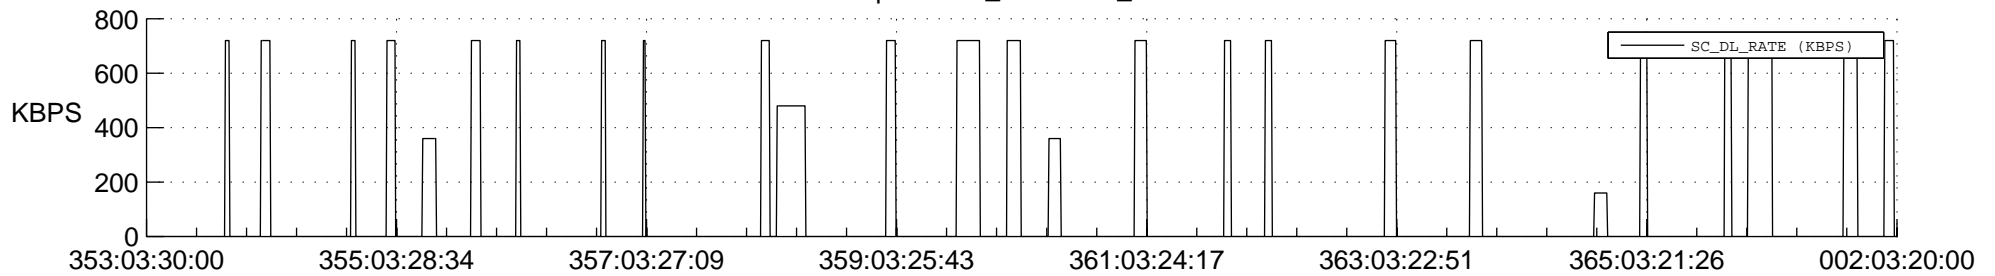

STEREO AHEAD SSR PCT Full Prediction

SWAVES_Percent_Full_Prediction

IMPACT_Percent_Full_Prediction

PLASTIC_Percent_Full_Prediction

Spacecraft_DownLink_Rate

Ground Time (2019:353:03:30:00.000 -2020:002:03:20:00.000)