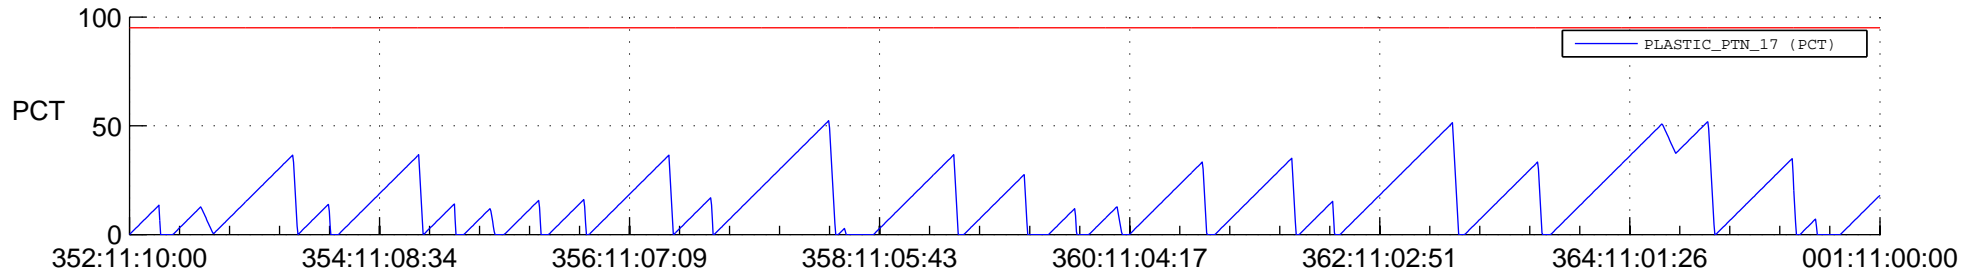

STEREO AHEAD SSR PCT Full Prediction

SWAVES_Percent_Full_Prediction

IMPACT_Percent_Full_Prediction

PLASTIC_Percent_Full_Prediction

Spacecraft_DownLink_Rate

Ground Time (2019:352:11:10:00.000 -2020:001:11:00:00.000)