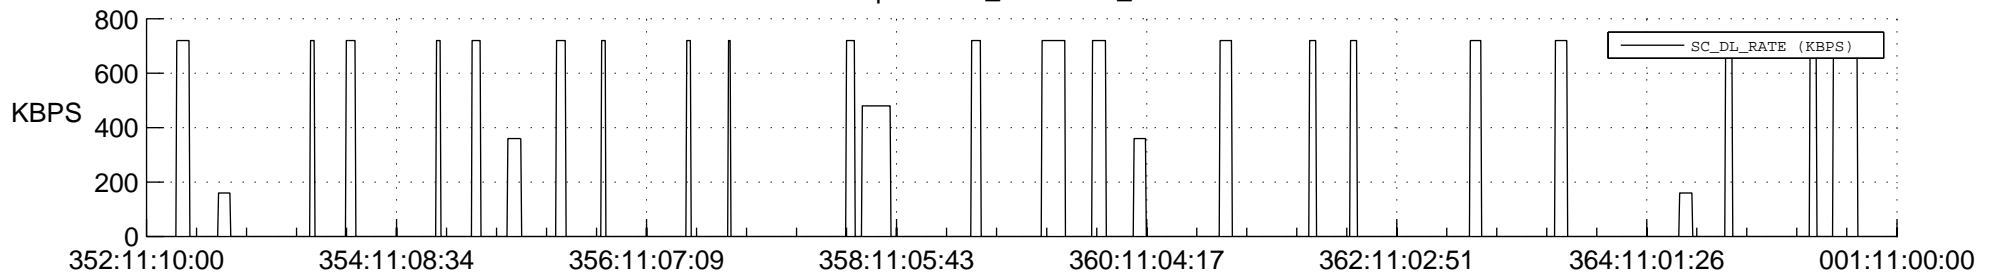

STEREO AHEAD SSR PCT Full Prediction

SWAVES_Percent_Full_Prediction

IMPACT_Percent_Full_Prediction

PLASTIC_Percent_Full_Prediction

Spacecraft_DownLink_Rate

Ground Time (2019:352:11:10:00.000 -2020:001:11:00:00.000)