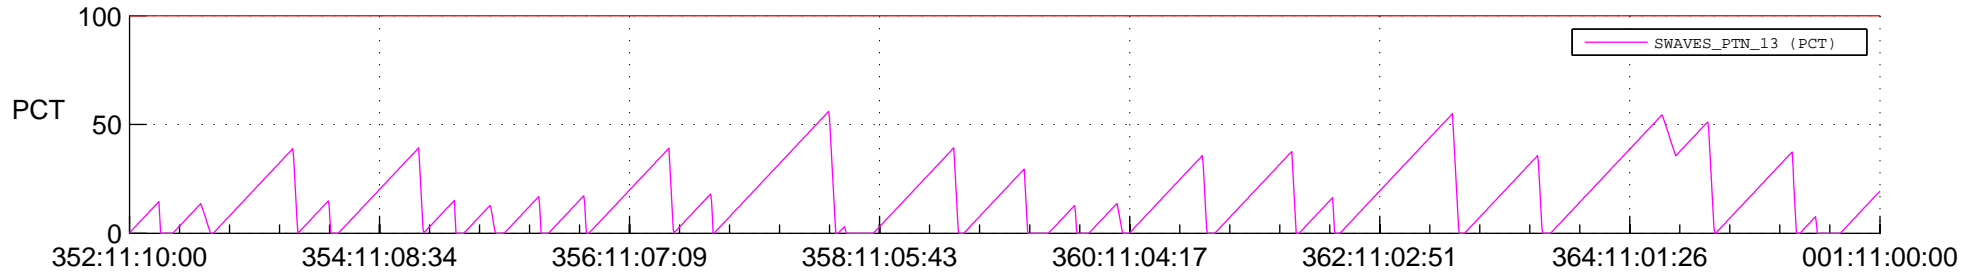

STEREO AHEAD SSR PCT Full Prediction

SWAVES_Percent_Full_Prediction

IMPACT_Percent_Full_Prediction

PLASTIC_Percent_Full_Prediction

Spacecraft_DownLink_Rate

Ground Time (2019:352:11:10:00.000 -2020:001:11:00:00.000)