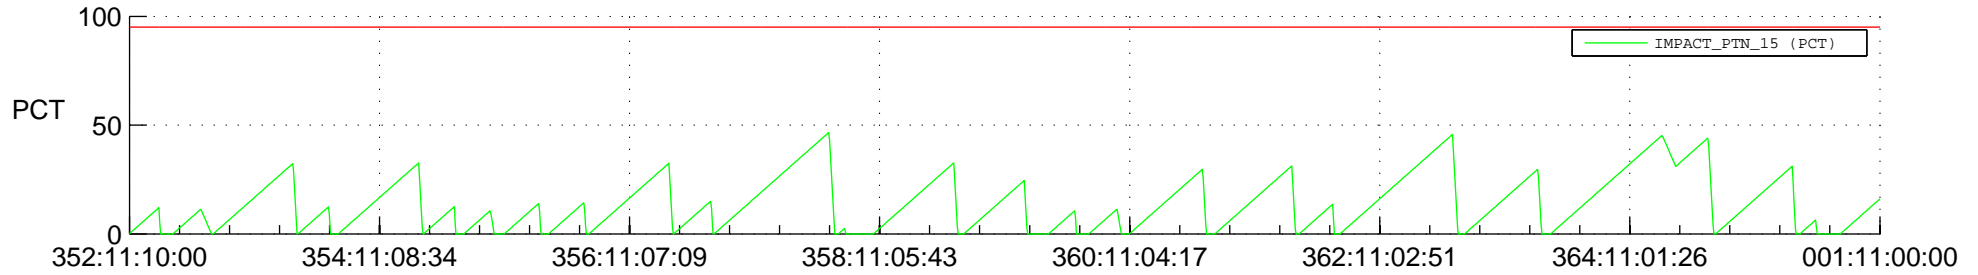

STEREO AHEAD SSR PCT Full Prediction

SWAVES_Percent_Full_Prediction

IMPACT_Percent_Full_Prediction

PLASTIC_Percent_Full_Prediction

Spacecraft_DownLink_Rate

Ground Time (2019:352:11:10:00.000 -2020:001:11:00:00.000)