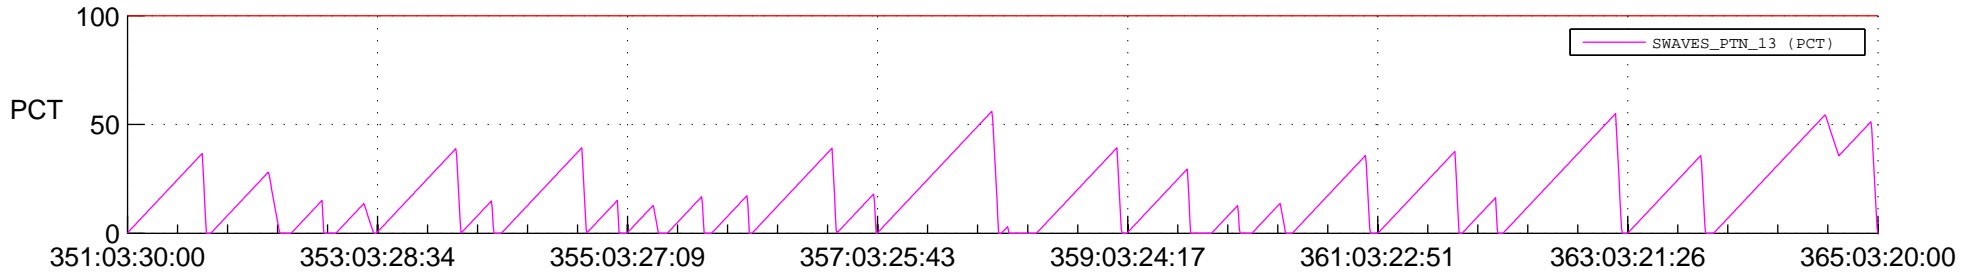

STEREO AHEAD SSR PCT Full Prediction

SWAVES_Percent_Full_Prediction

IMPACT_Percent_Full_Prediction

PLASTIC_Percent_Full_Prediction

Spacecraft_DownLink_Rate

Ground Time (2019:351:03:30:00.000 -2019:365:03:20:00.000)