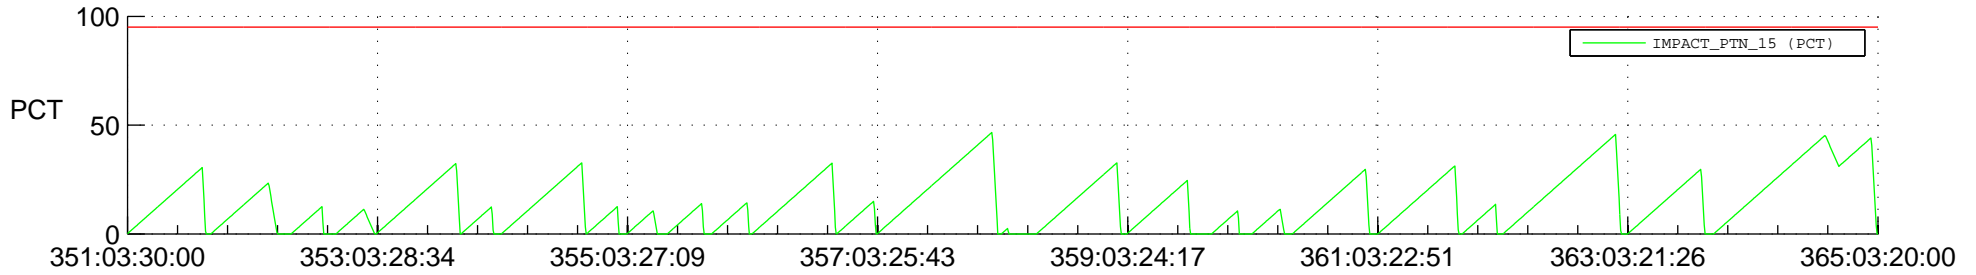

STEREO AHEAD SSR PCT Full Prediction

SWAVES_Percent_Full_Prediction

IMPACT_Percent_Full_Prediction

PLASTIC_Percent_Full_Prediction

Spacecraft_DownLink_Rate

Ground Time (2019:351:03:30:00.000 -2019:365:03:20:00.000)