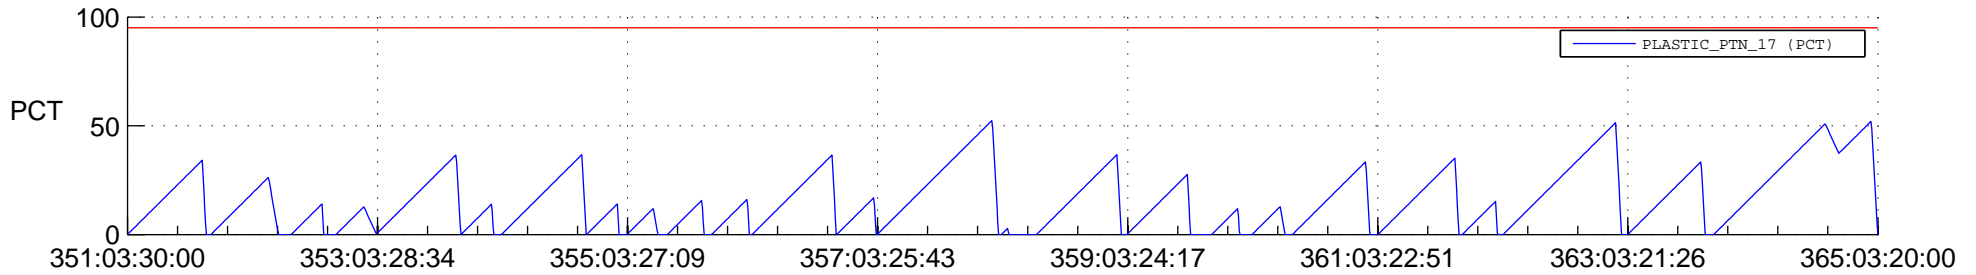

STEREO AHEAD SSR PCT Full Prediction

SWAVES_Percent_Full_Prediction

IMPACT_Percent_Full_Prediction

PLASTIC_Percent_Full_Prediction

Spacecraft_DownLink_Rate

Ground Time (2019:351:03:30:00.000 -2019:365:03:20:00.000)