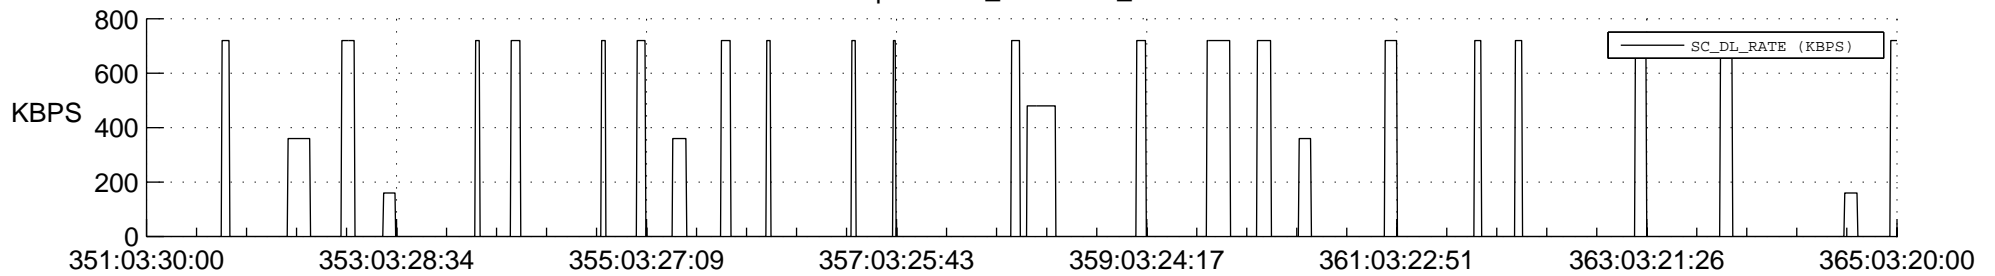

STEREO AHEAD SSR PCT Full Prediction

SWAVES_Percent_Full_Prediction

IMPACT_Percent_Full_Prediction

PLASTIC_Percent_Full_Prediction

Spacecraft_DownLink_Rate

Ground Time (2019:351:03:30:00.000 -2019:365:03:20:00.000)