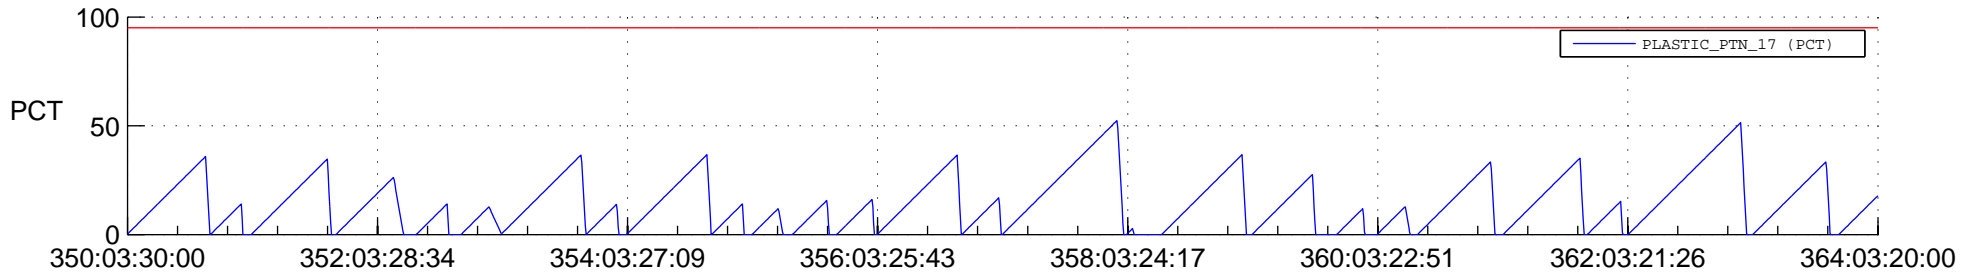

## SWAVES\_Percent\_Full\_Prediction

## Spacecraft\_DownLink\_Rate

Ground Time (2019:350:03:30:00.000 -2019:364:03:20:00.000)