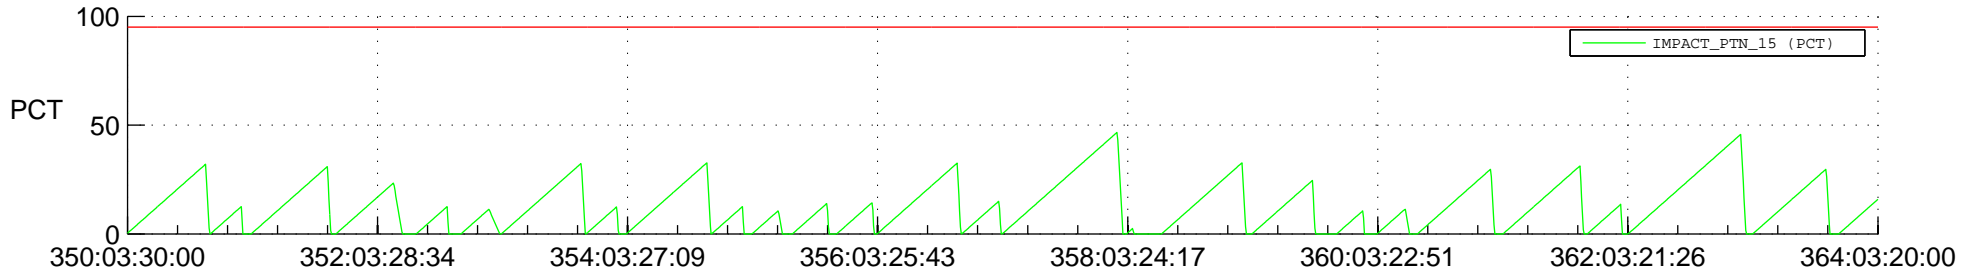

IMPACT_Percent_Full_Prediction