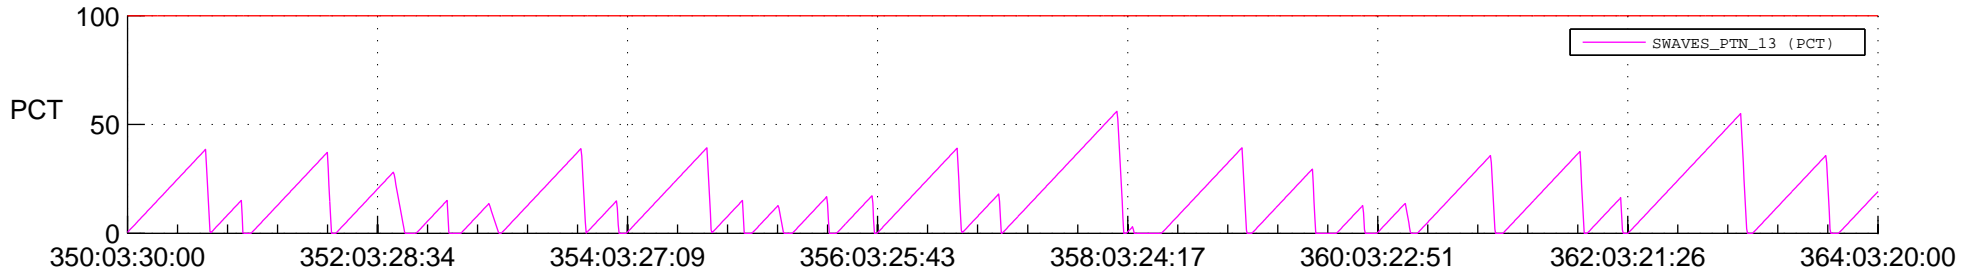

## SWAVES\_Percent\_Full\_Prediction

## Spacecraft\_DownLink\_Rate

Ground Time (2019:350:03:30:00.000 -2019:364:03:20:00.000)