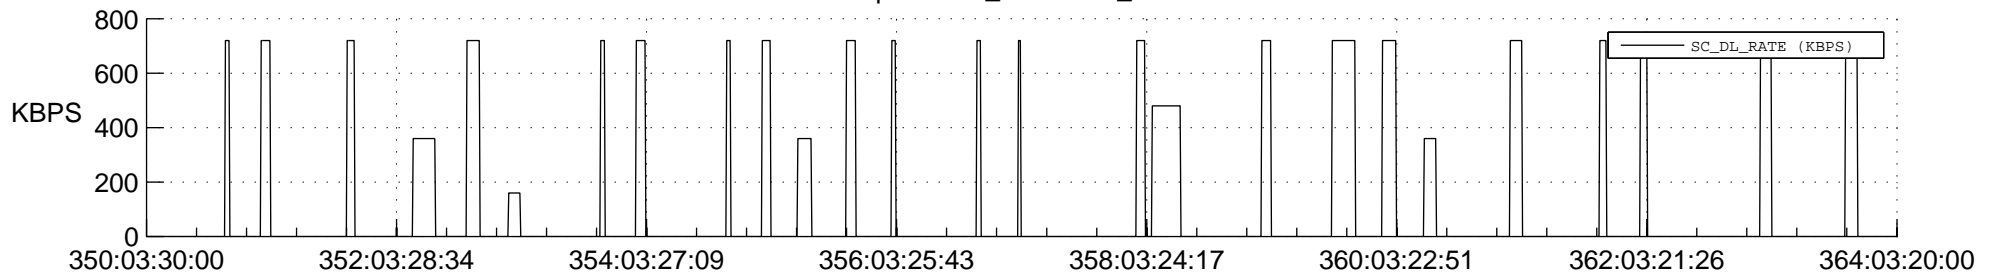

## Spacecraft\_DownLink\_Rate

Ground Time (2019:350:03:30:00.000 -2019:364:03:20:00.000)