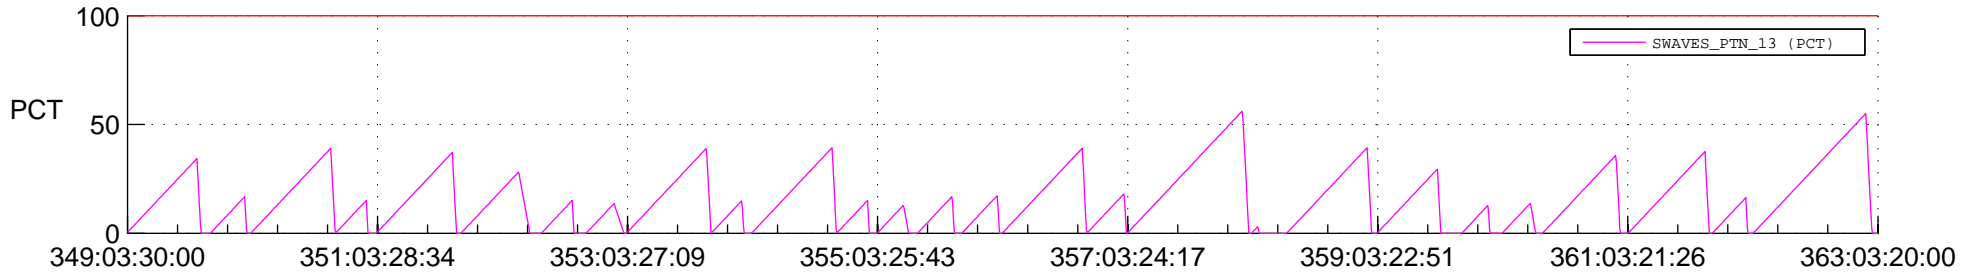

STEREO AHEAD SSR PCT Full Prediction

SWAVES_Percent_Full_Prediction

IMPACT_Percent_Full_Prediction

PLASTIC_Percent_Full_Prediction

Spacecraft_DownLink_Rate

Ground Time (2019:349:03:30:00.000 -2019:363:03:20:00.000)