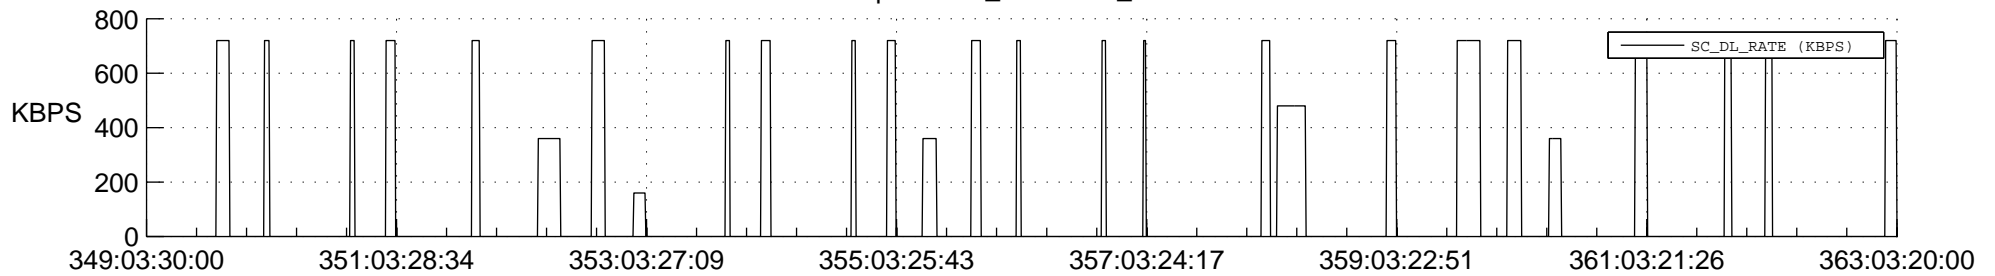

STEREO AHEAD SSR PCT Full Prediction

SWAVES_Percent_Full_Prediction

IMPACT_Percent_Full_Prediction

PLASTIC_Percent_Full_Prediction

Spacecraft_DownLink_Rate

Ground Time (2019:349:03:30:00.000 -2019:363:03:20:00.000)