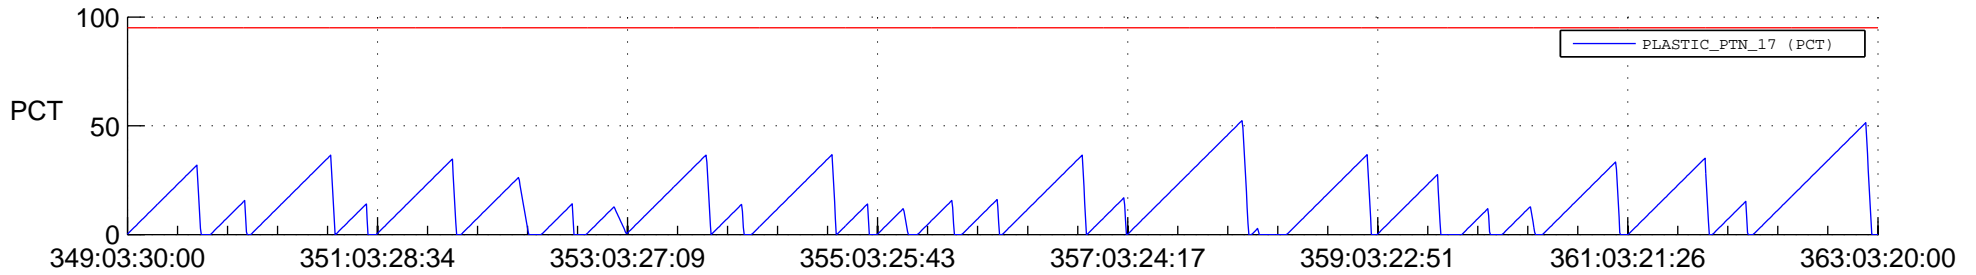

STEREO AHEAD SSR PCT Full Prediction

SWAVES_Percent_Full_Prediction

IMPACT_Percent_Full_Prediction

PLASTIC_Percent_Full_Prediction

Spacecraft_DownLink_Rate

Ground Time (2019:349:03:30:00.000 -2019:363:03:20:00.000)