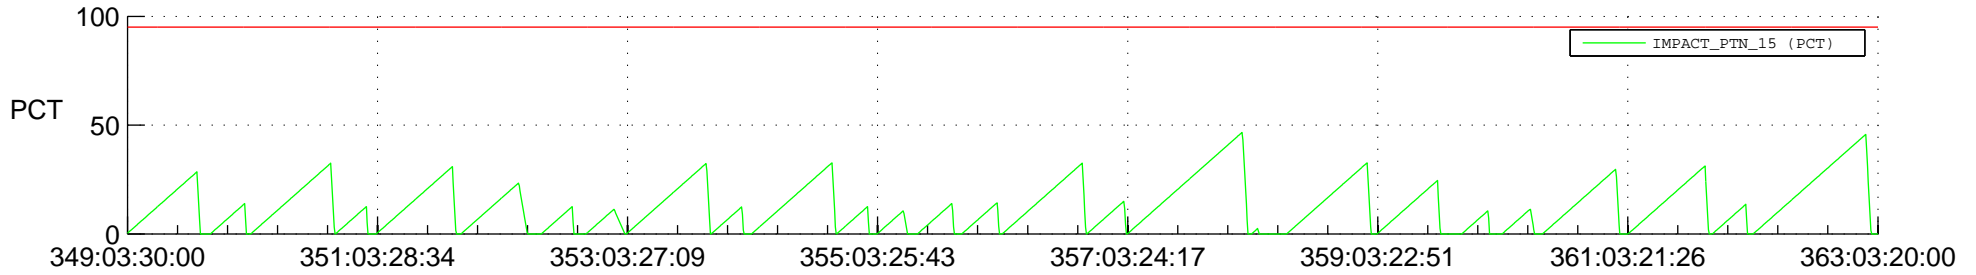

STEREO AHEAD SSR PCT Full Prediction

SWAVES_Percent_Full_Prediction

IMPACT_Percent_Full_Prediction

PLASTIC_Percent_Full_Prediction

Spacecraft_DownLink_Rate

Ground Time (2019:349:03:30:00.000 -2019:363:03:20:00.000)