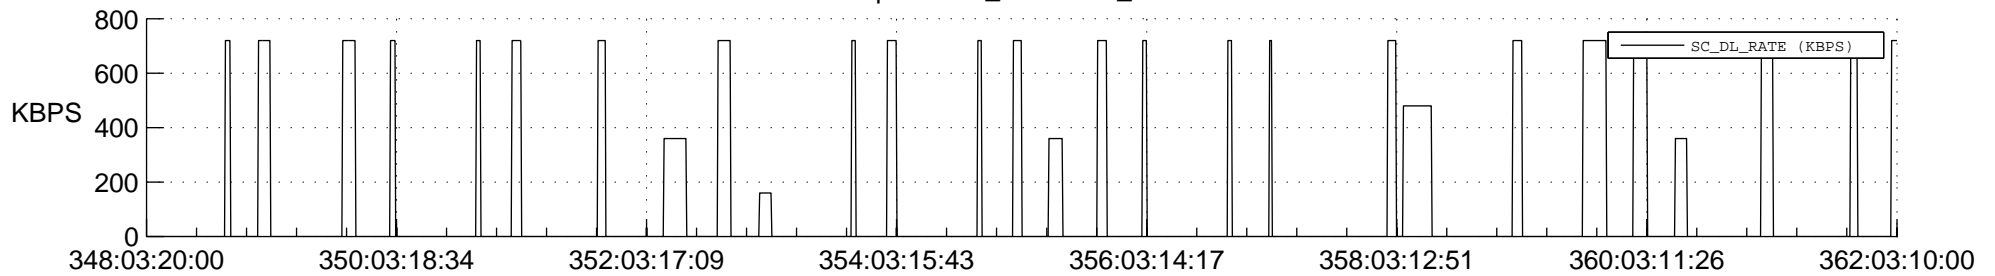

STEREO AHEAD SSR PCT Full Prediction

SWAVES_Percent_Full_Prediction

IMPACT_Percent_Full_Prediction

PLASTIC_Percent_Full_Prediction

Spacecraft_DownLink_Rate

Ground Time (2019:348:03:20:00.000 -2019:362:03:10:00.000)