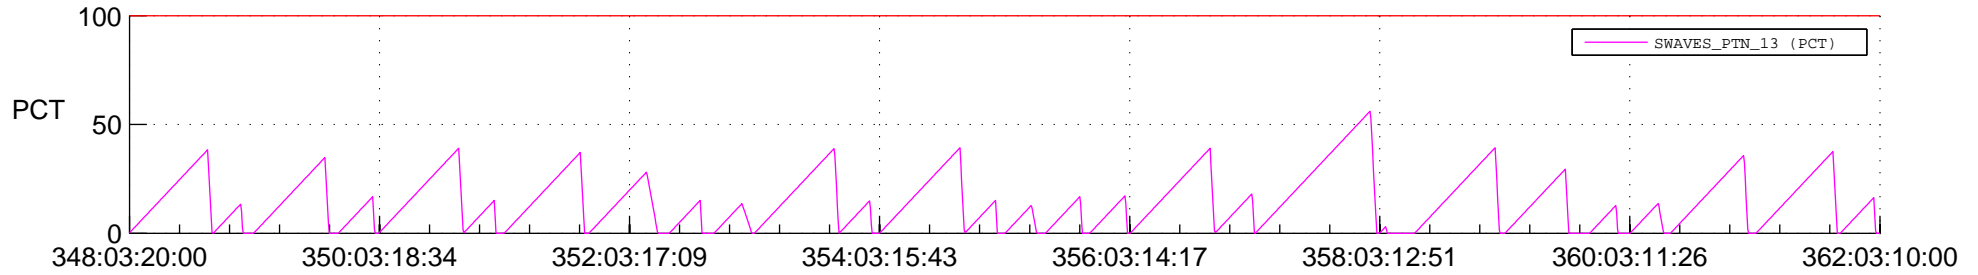

STEREO AHEAD SSR PCT Full Prediction

SWAVES_Percent_Full_Prediction

IMPACT_Percent_Full_Prediction

PLASTIC_Percent_Full_Prediction

Spacecraft_DownLink_Rate

Ground Time (2019:348:03:20:00.000 -2019:362:03:10:00.000)