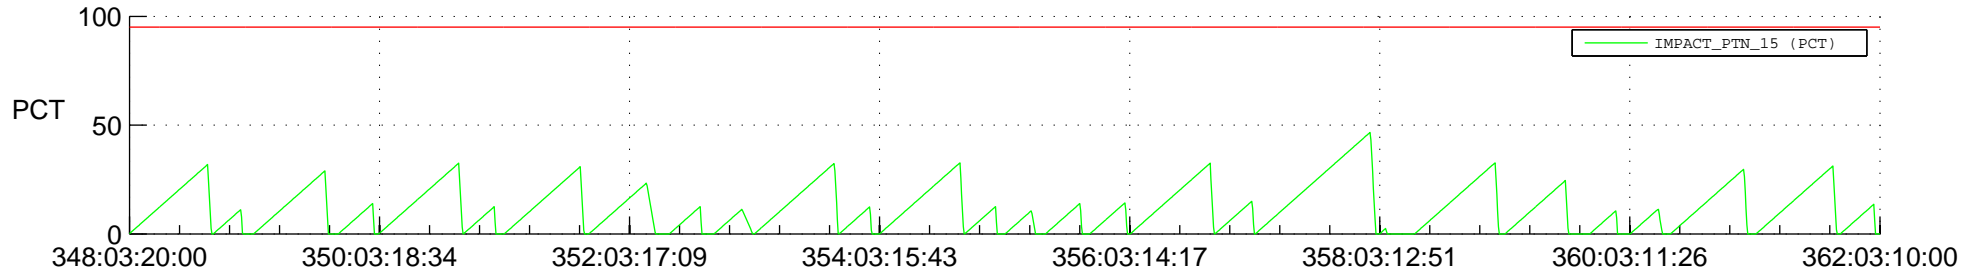

STEREO AHEAD SSR PCT Full Prediction

SWAVES_Percent_Full_Prediction

IMPACT_Percent_Full_Prediction

PLASTIC_Percent_Full_Prediction

Spacecraft_DownLink_Rate

Ground Time (2019:348:03:20:00.000 -2019:362:03:10:00.000)