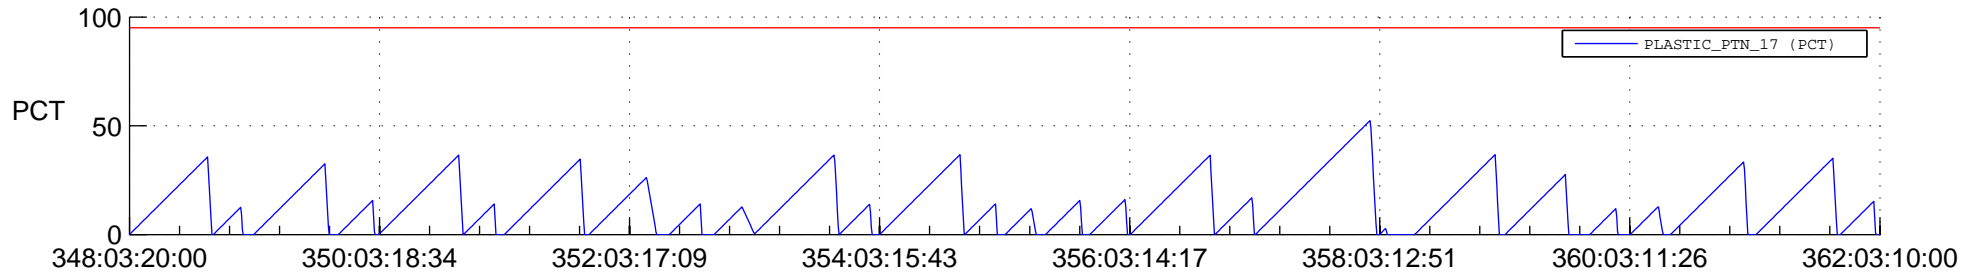

STEREO AHEAD SSR PCT Full Prediction

SWAVES_Percent_Full_Prediction

IMPACT_Percent_Full_Prediction

PLASTIC_Percent_Full_Prediction

Spacecraft_DownLink_Rate

Ground Time (2019:348:03:20:00.000 -2019:362:03:10:00.000)