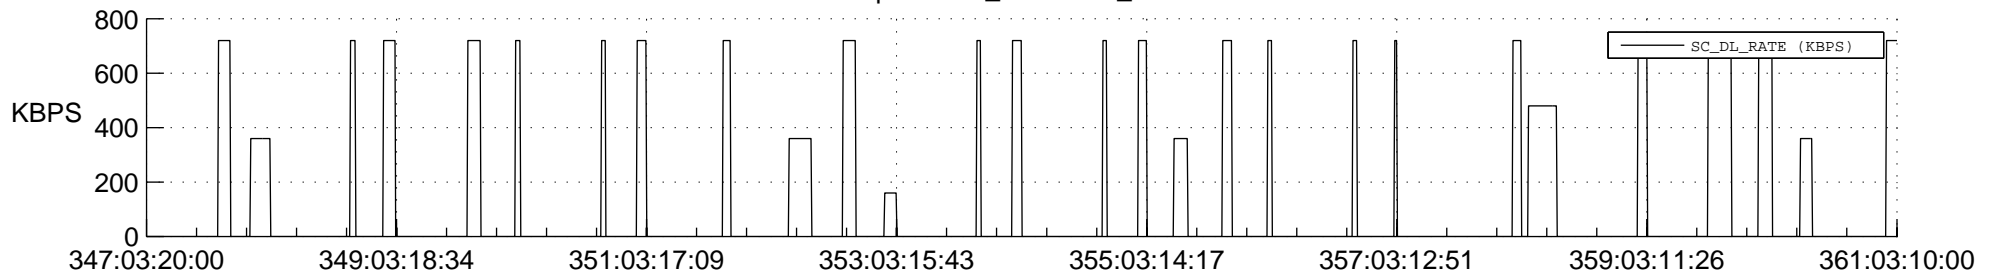

STEREO AHEAD SSR PCT Full Prediction

SWAVES_Percent_Full_Prediction

IMPACT_Percent_Full_Prediction

PLASTIC_Percent_Full_Prediction

Spacecraft_DownLink_Rate

Ground Time (2019:347:03:20:00.000 -2019:361:03:10:00.000)