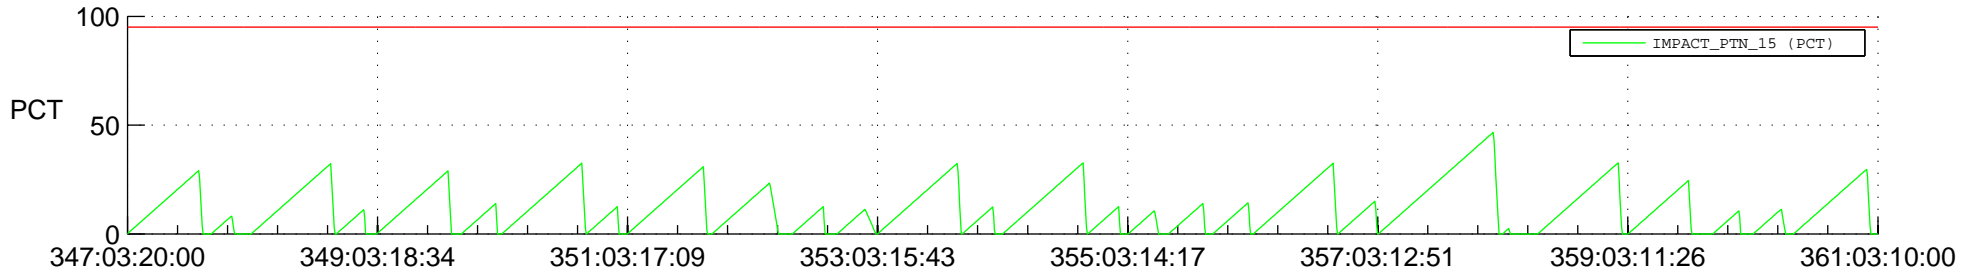

STEREO AHEAD SSR PCT Full Prediction

SWAVES_Percent_Full_Prediction

IMPACT_Percent_Full_Prediction

PLASTIC_Percent_Full_Prediction

Spacecraft_DownLink_Rate

Ground Time (2019:347:03:20:00.000 -2019:361:03:10:00.000)