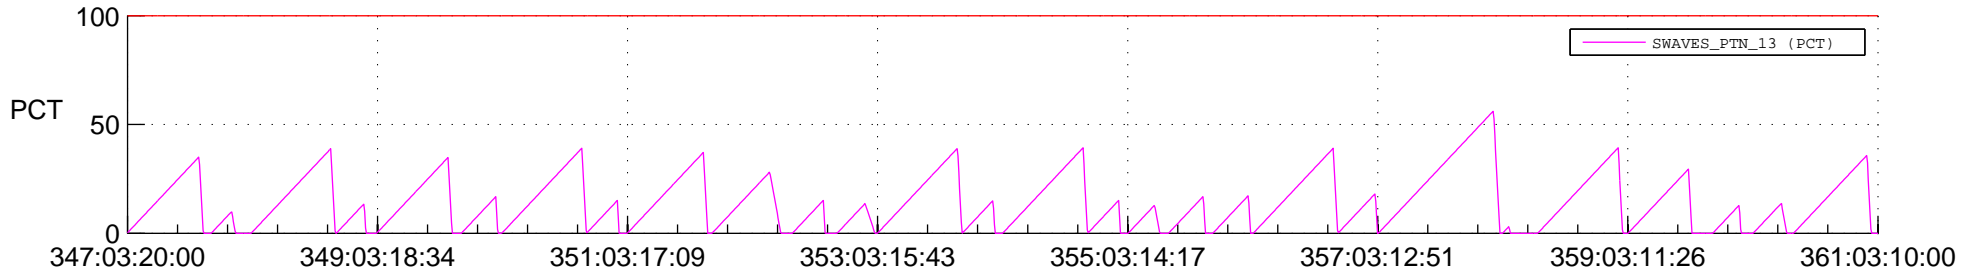

STEREO AHEAD SSR PCT Full Prediction

SWAVES_Percent_Full_Prediction

IMPACT_Percent_Full_Prediction

PLASTIC_Percent_Full_Prediction

Spacecraft_DownLink_Rate

Ground Time (2019:347:03:20:00.000 -2019:361:03:10:00.000)