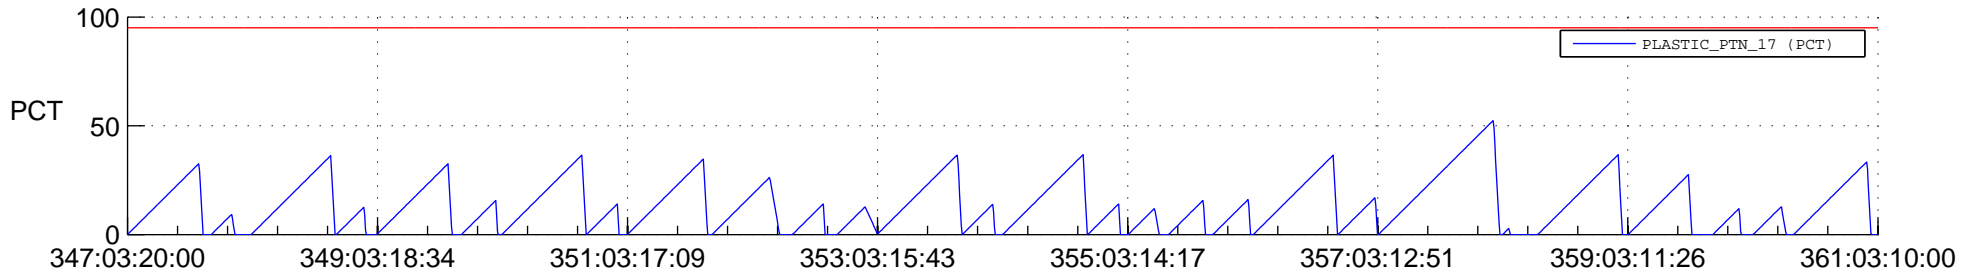

STEREO AHEAD SSR PCT Full Prediction

SWAVES_Percent_Full_Prediction

IMPACT_Percent_Full_Prediction

PLASTIC_Percent_Full_Prediction

Spacecraft_DownLink_Rate

Ground Time (2019:347:03:20:00.000 -2019:361:03:10:00.000)