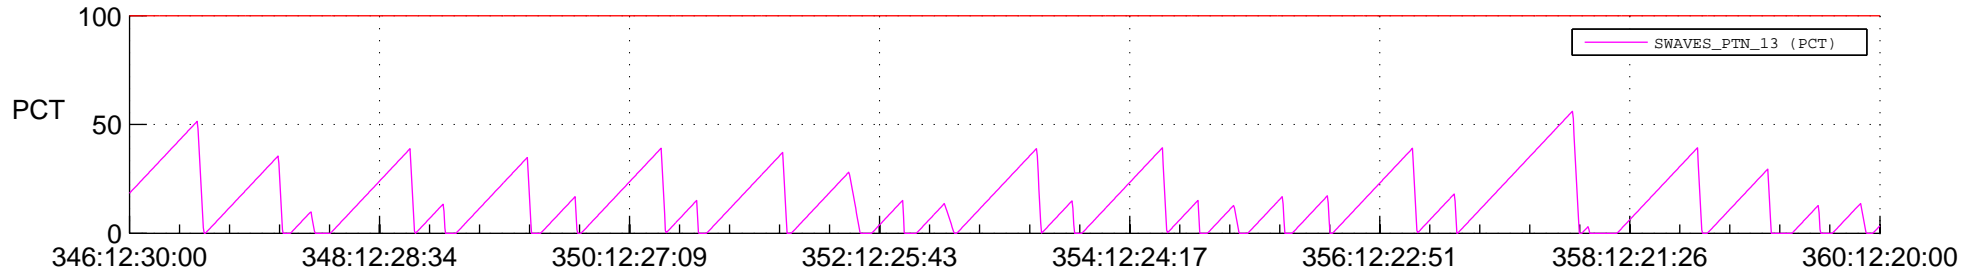

STEREO AHEAD SSR PCT Full Prediction

SWAVES_Percent_Full_Prediction

IMPACT_Percent_Full_Prediction

PLASTIC_Percent_Full_Prediction

Spacecraft_DownLink_Rate

Ground Time (2019:346:12:30:00.000 -2019:360:12:20:00.000)