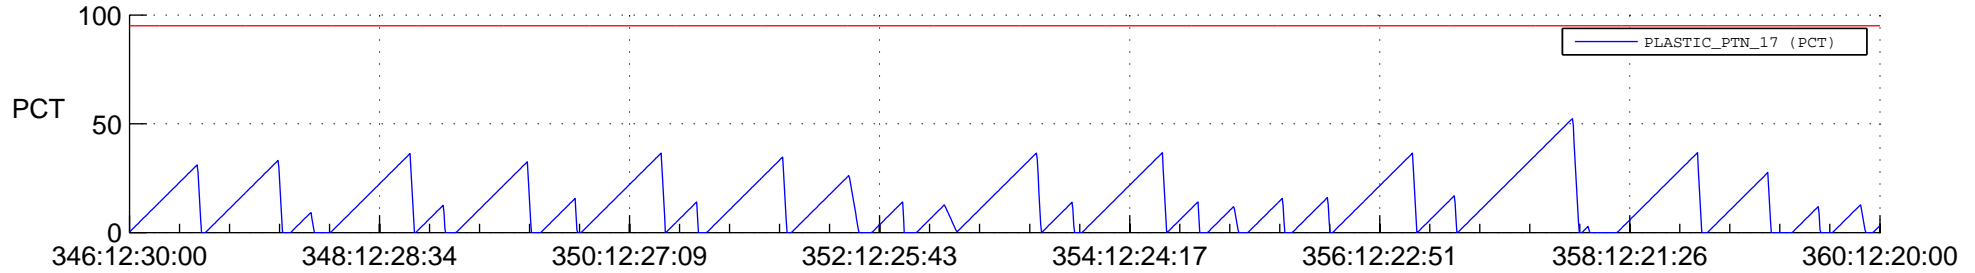

STEREO AHEAD SSR PCT Full Prediction

SWAVES_Percent_Full_Prediction

IMPACT_Percent_Full_Prediction

PLASTIC_Percent_Full_Prediction

Spacecraft_DownLink_Rate

Ground Time (2019:346:12:30:00.000 -2019:360:12:20:00.000)