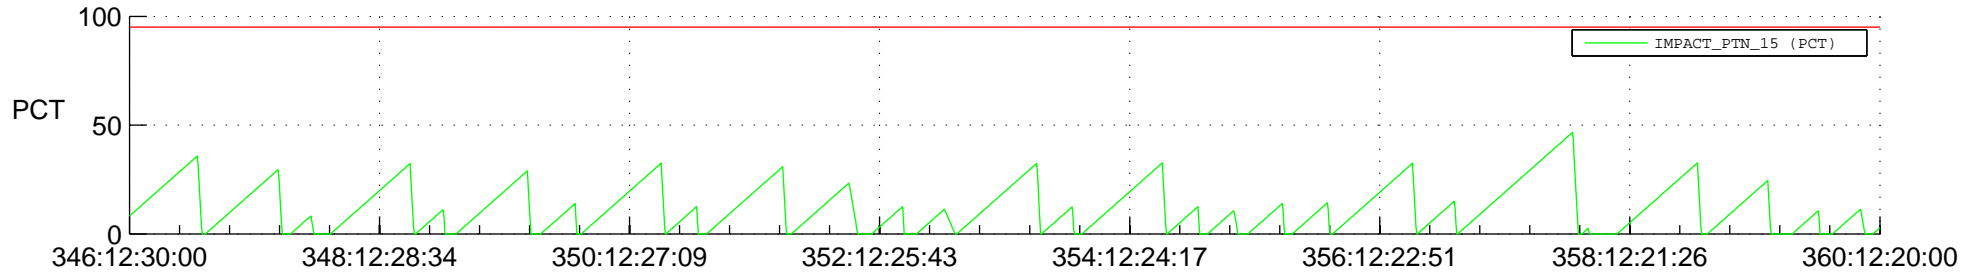

STEREO AHEAD SSR PCT Full Prediction

SWAVES_Percent_Full_Prediction

IMPACT_Percent_Full_Prediction

PLASTIC_Percent_Full_Prediction

Spacecraft_DownLink_Rate

Ground Time (2019:346:12:30:00.000 -2019:360:12:20:00.000)