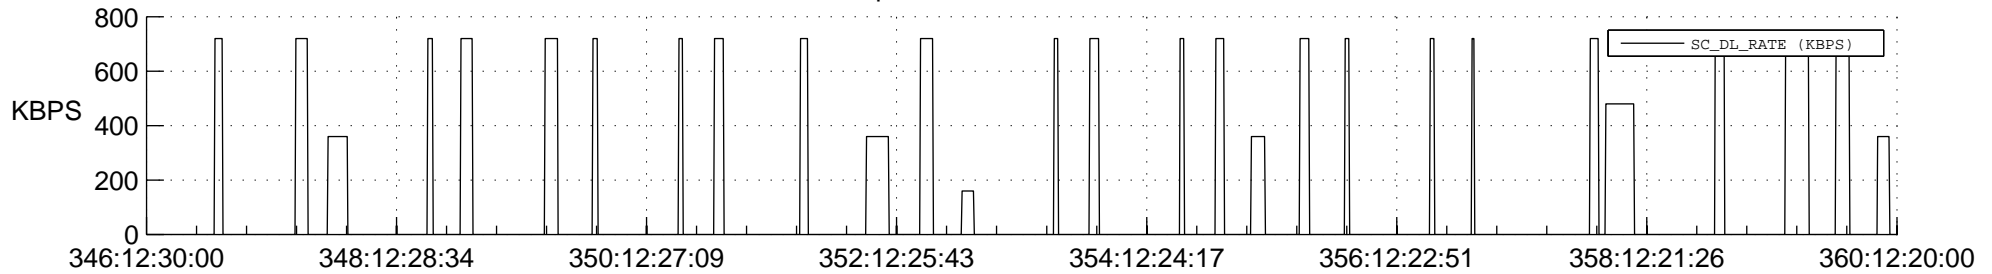

STEREO AHEAD SSR PCT Full Prediction

SWAVES_Percent_Full_Prediction

IMPACT_Percent_Full_Prediction

PLASTIC_Percent_Full_Prediction

Spacecraft_DownLink_Rate

Ground Time (2019:346:12:30:00.000 -2019:360:12:20:00.000)