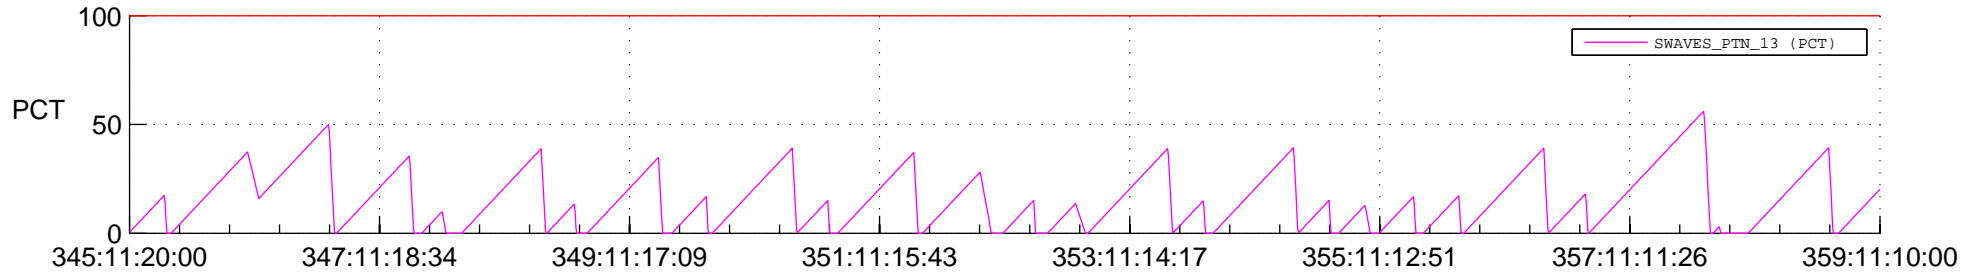

STEREO AHEAD SSR PCT Full Prediction

SWAVES_Percent_Full_Prediction

IMPACT_Percent_Full_Prediction

PLASTIC_Percent_Full_Prediction

Spacecraft_DownLink_Rate