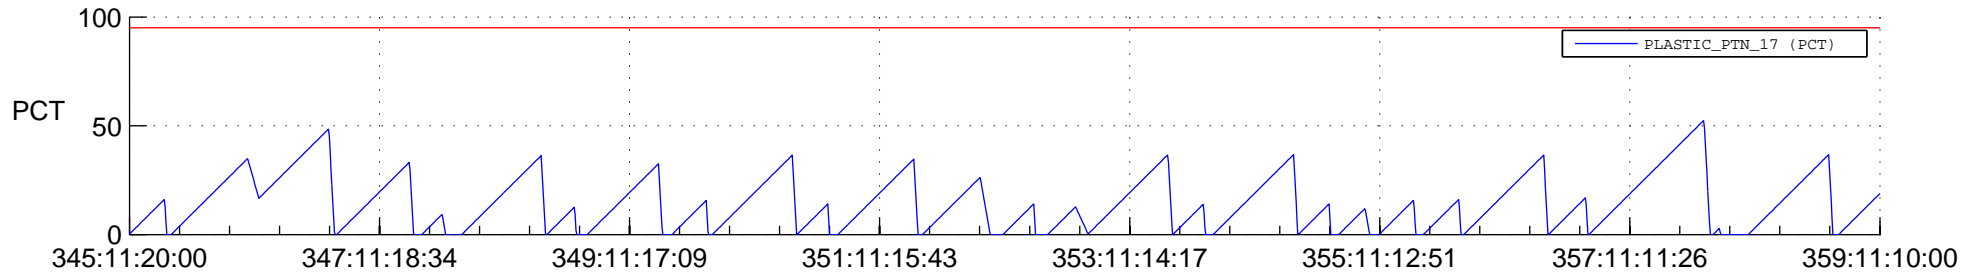

STEREO AHEAD SSR PCT Full Prediction

SWAVES_Percent_Full_Prediction

IMPACT_Percent_Full_Prediction

PLASTIC_Percent_Full_Prediction

Spacecraft_DownLink_Rate