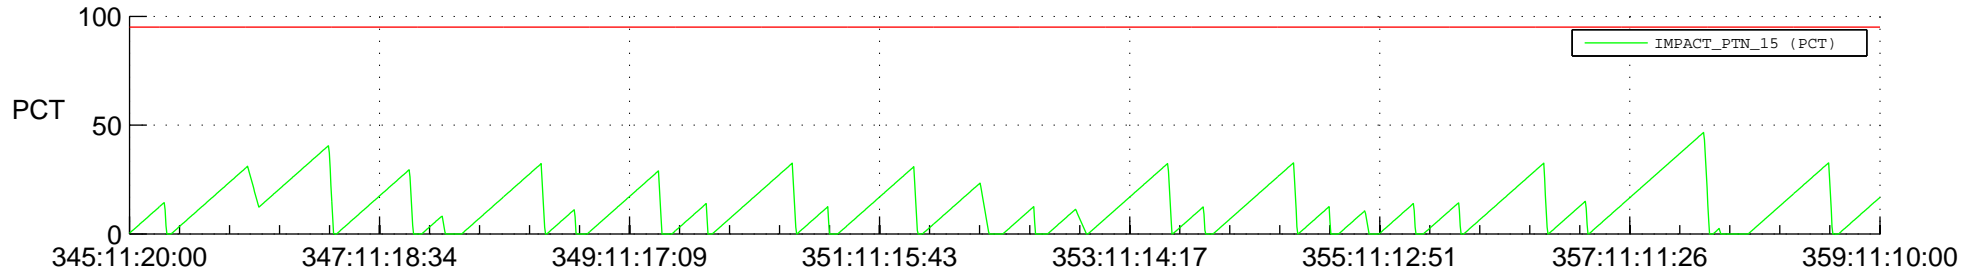

STEREO AHEAD SSR PCT Full Prediction

SWAVES_Percent_Full_Prediction

IMPACT_Percent_Full_Prediction

PLASTIC_Percent_Full_Prediction

Spacecraft_DownLink_Rate