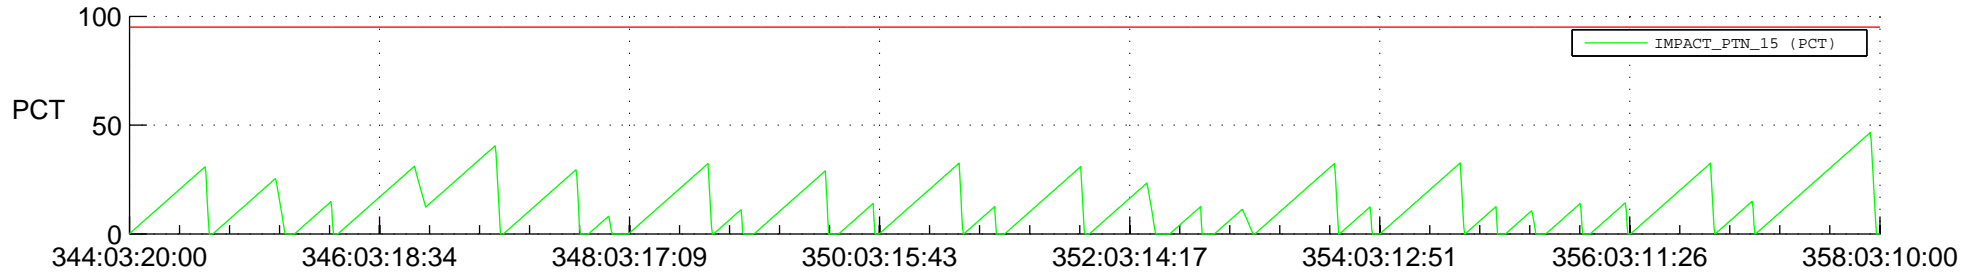

STEREO AHEAD SSR PCT Full Prediction

SWAVES_Percent_Full_Prediction

IMPACT_Percent_Full_Prediction

PLASTIC_Percent_Full_Prediction

Spacecraft_DownLink_Rate

Ground Time (2019:344:03:20:00.000 -2019:358:03:10:00.000)