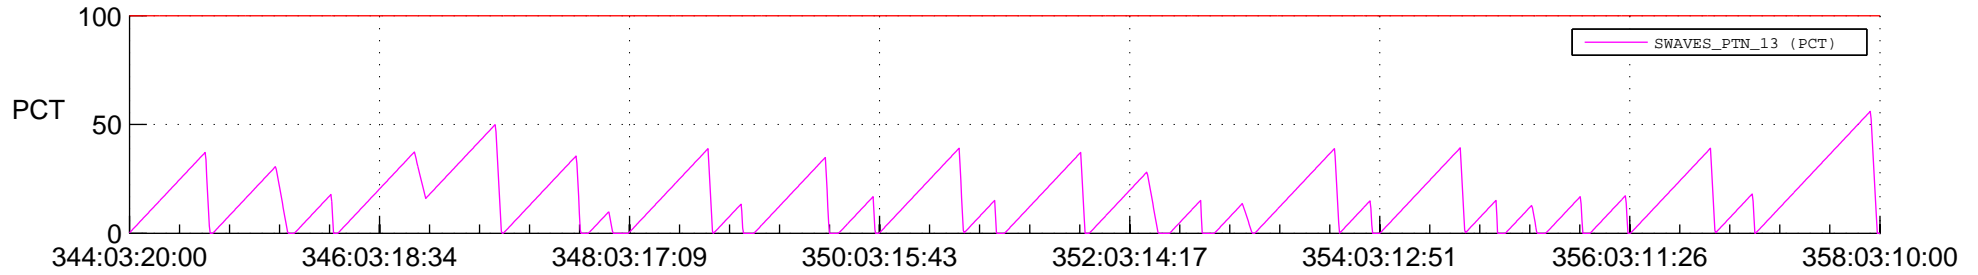

STEREO AHEAD SSR PCT Full Prediction

SWAVES_Percent_Full_Prediction

IMPACT_Percent_Full_Prediction

PLASTIC_Percent_Full_Prediction

Spacecraft_DownLink_Rate

Ground Time (2019:344:03:20:00.000 -2019:358:03:10:00.000)