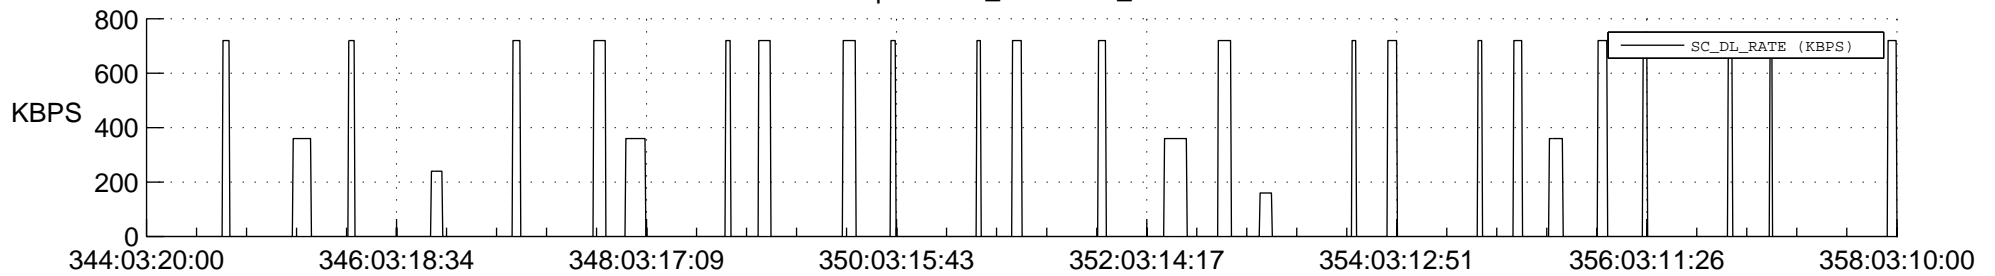

STEREO AHEAD SSR PCT Full Prediction

SWAVES_Percent_Full_Prediction

IMPACT_Percent_Full_Prediction

PLASTIC_Percent_Full_Prediction

Spacecraft_DownLink_Rate

Ground Time (2019:344:03:20:00.000 -2019:358:03:10:00.000)