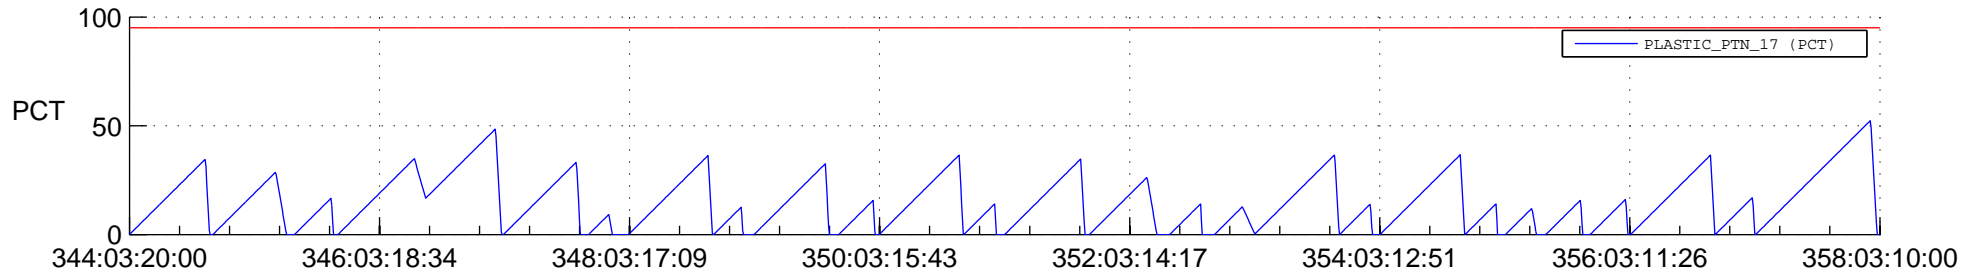

STEREO AHEAD SSR PCT Full Prediction

SWAVES_Percent_Full_Prediction

IMPACT_Percent_Full_Prediction

PLASTIC_Percent_Full_Prediction

Spacecraft_DownLink_Rate

Ground Time (2019:344:03:20:00.000 -2019:358:03:10:00.000)