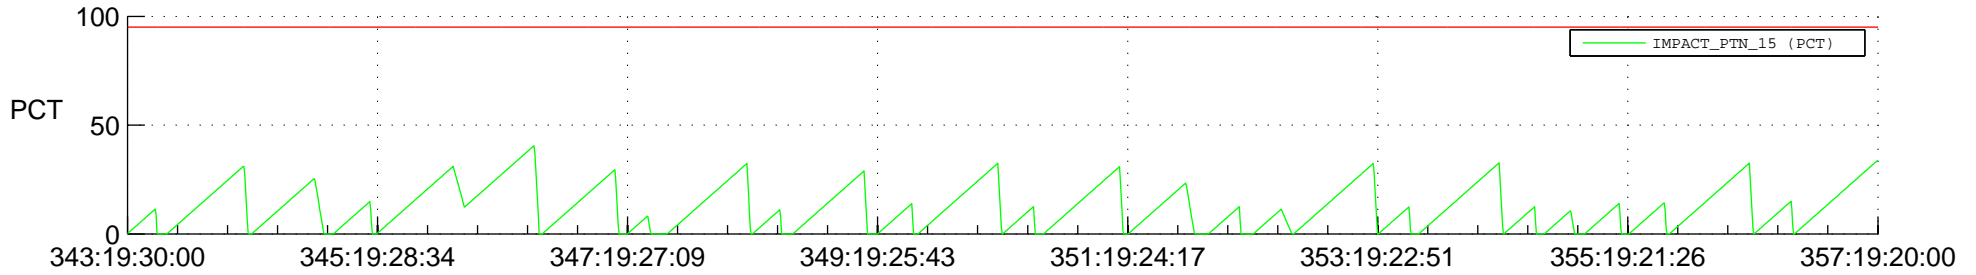

STEREO AHEAD SSR PCT Full Prediction

SWAVES_Percent_Full_Prediction

IMPACT_Percent_Full_Prediction

PLASTIC_Percent_Full_Prediction

Spacecraft_DownLink_Rate

Ground Time (2019:343:19:30:00.000 -2019:357:19:20:00.000)