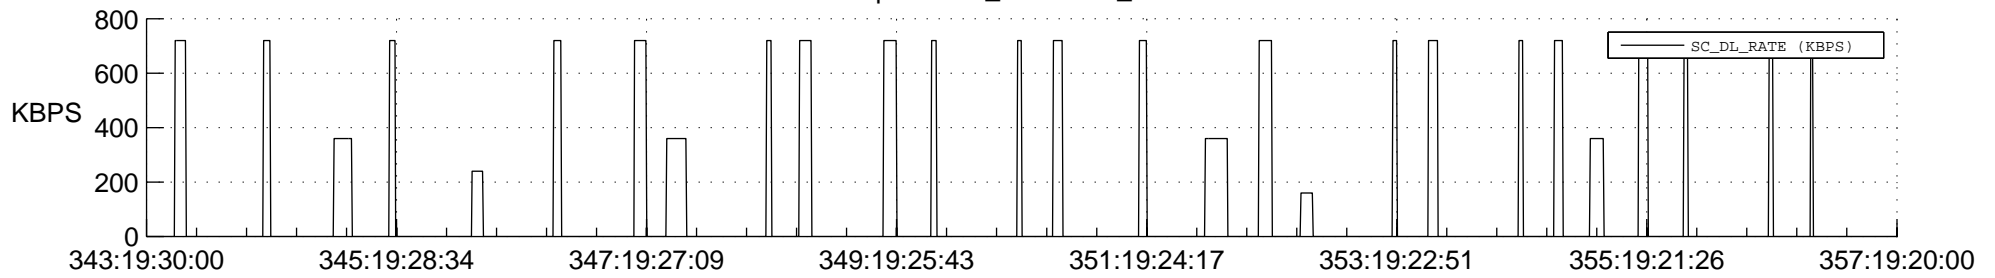

STEREO AHEAD SSR PCT Full Prediction

SWAVES_Percent_Full_Prediction

IMPACT_Percent_Full_Prediction

PLASTIC_Percent_Full_Prediction

Spacecraft_DownLink_Rate

Ground Time (2019:343:19:30:00.000 -2019:357:19:20:00.000)