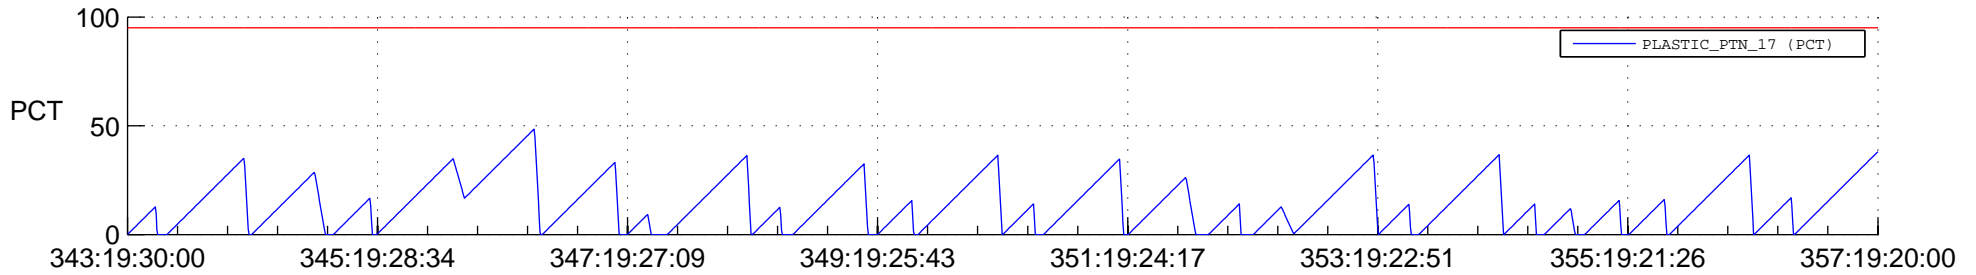

STEREO AHEAD SSR PCT Full Prediction

SWAVES_Percent_Full_Prediction

IMPACT_Percent_Full_Prediction

PLASTIC_Percent_Full_Prediction

Spacecraft_DownLink_Rate

Ground Time (2019:343:19:30:00.000 -2019:357:19:20:00.000)