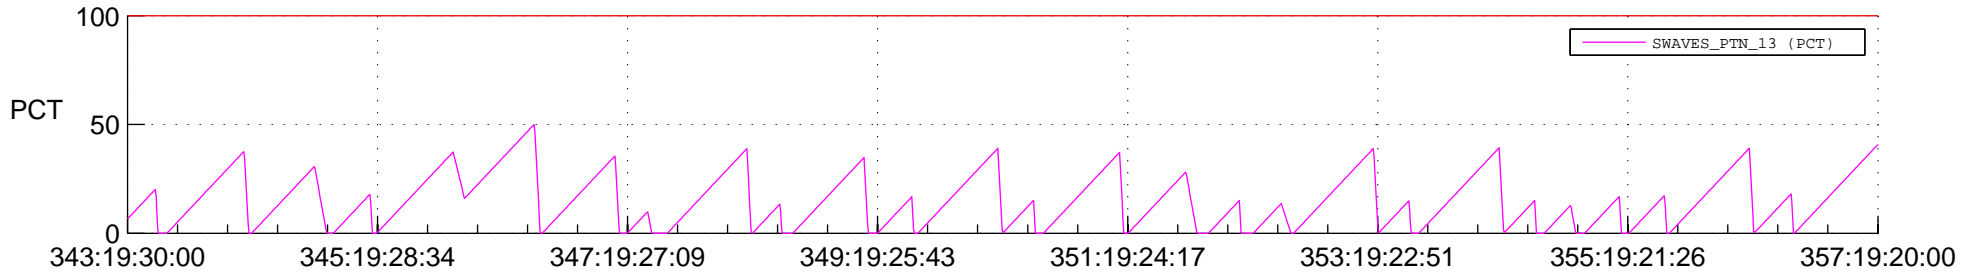

STEREO AHEAD SSR PCT Full Prediction

SWAVES_Percent_Full_Prediction

IMPACT_Percent_Full_Prediction

PLASTIC_Percent_Full_Prediction

Spacecraft_DownLink_Rate

Ground Time (2019:343:19:30:00.000 -2019:357:19:20:00.000)