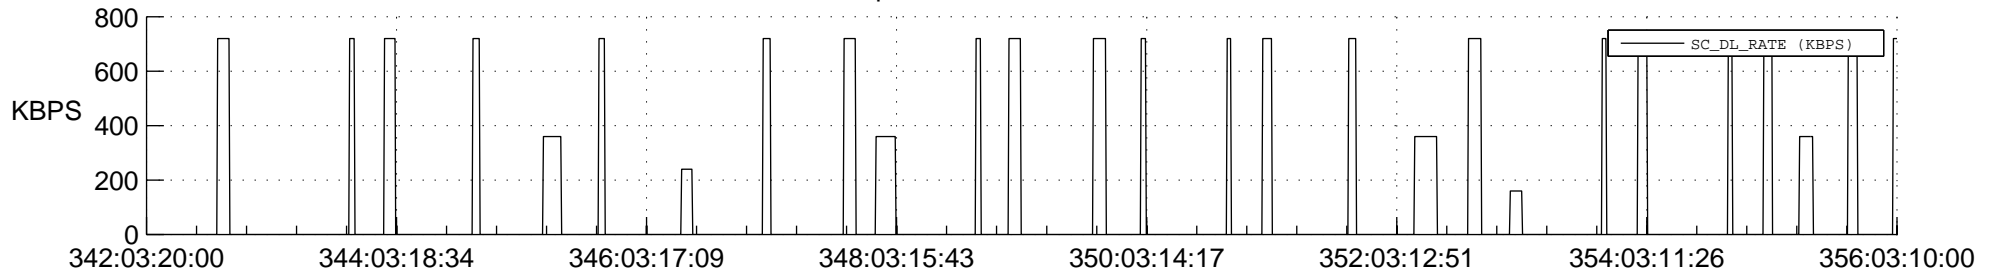

STEREO AHEAD SSR PCT Full Prediction

SWAVES_Percent_Full_Prediction

IMPACT_Percent_Full_Prediction

PLASTIC_Percent_Full_Prediction

Spacecraft_DownLink_Rate

Ground Time (2019:342:03:20:00.000 -2019:356:03:10:00.000)