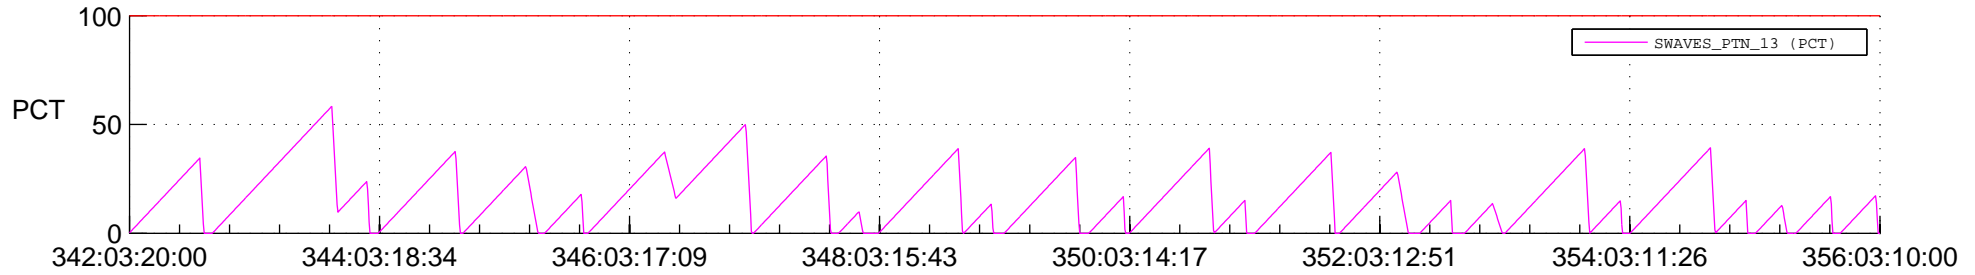

STEREO AHEAD SSR PCT Full Prediction

SWAVES_Percent_Full_Prediction

IMPACT_Percent_Full_Prediction

PLASTIC_Percent_Full_Prediction

Spacecraft_DownLink_Rate

Ground Time (2019:342:03:20:00.000 -2019:356:03:10:00.000)