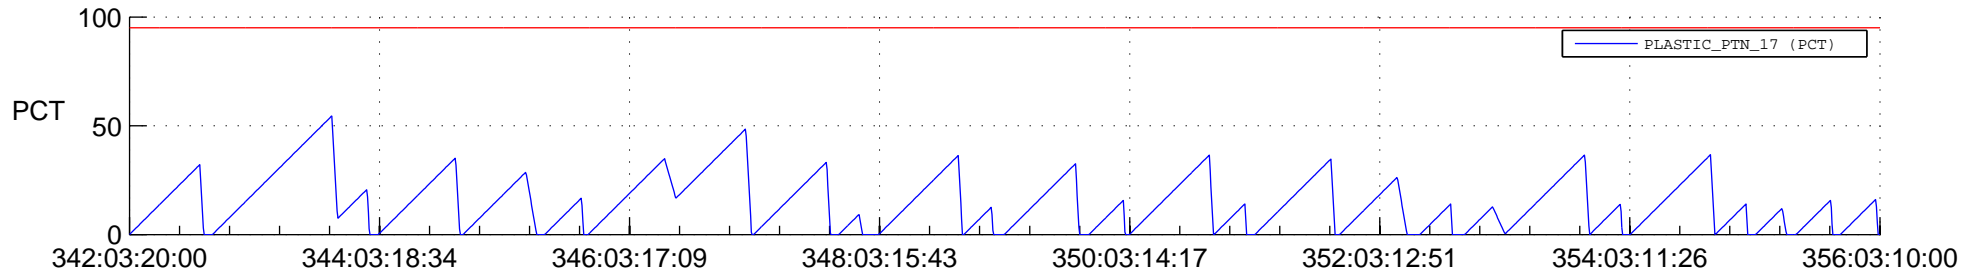

STEREO AHEAD SSR PCT Full Prediction

SWAVES_Percent_Full_Prediction

IMPACT_Percent_Full_Prediction

PLASTIC_Percent_Full_Prediction

Spacecraft_DownLink_Rate

Ground Time (2019:342:03:20:00.000 -2019:356:03:10:00.000)