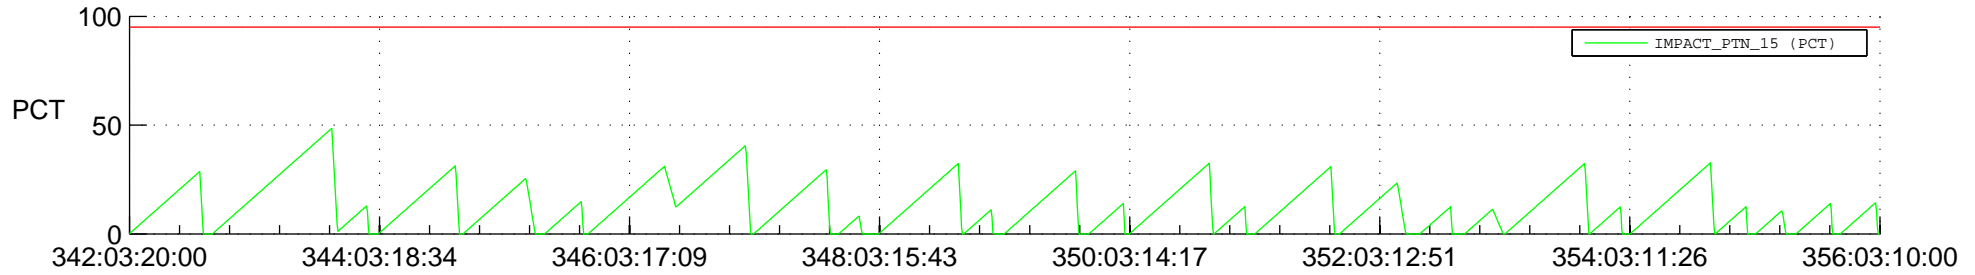

STEREO AHEAD SSR PCT Full Prediction

SWAVES_Percent_Full_Prediction

IMPACT_Percent_Full_Prediction

PLASTIC_Percent_Full_Prediction

Spacecraft_DownLink_Rate

Ground Time (2019:342:03:20:00.000 -2019:356:03:10:00.000)