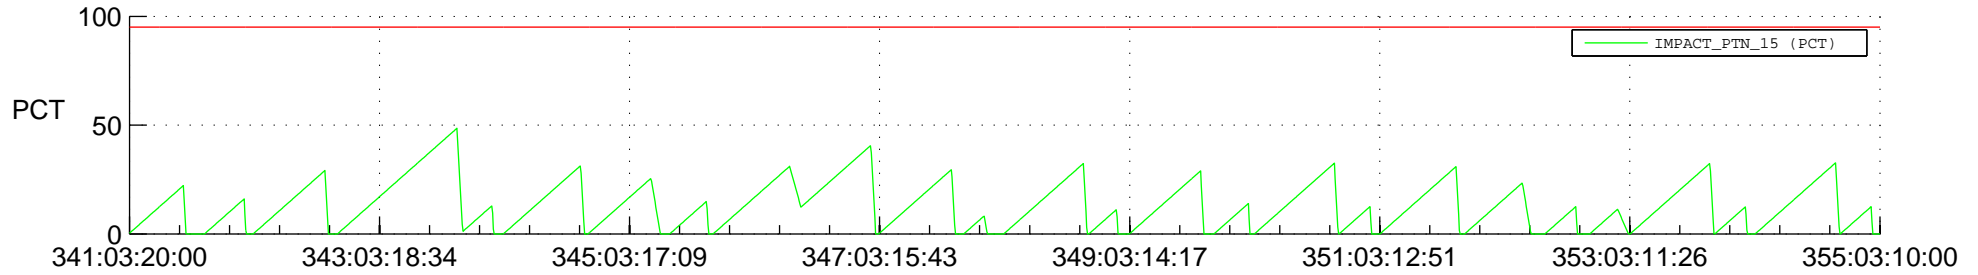

IMPACT_Percent_Full_Prediction