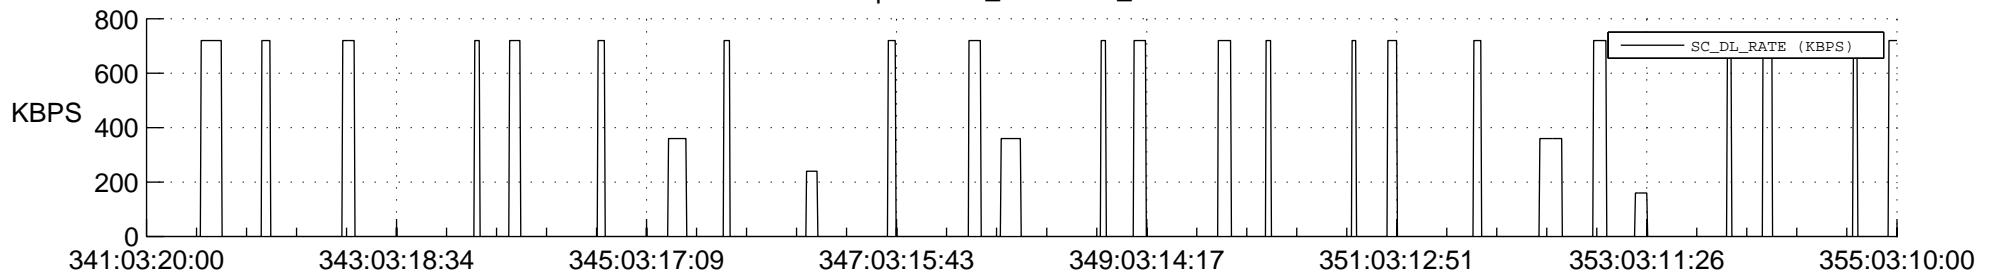

## Spacecraft\_DownLink\_Rate

Ground Time (2019:341:03:20:00.000 -2019:355:03:10:00.000)