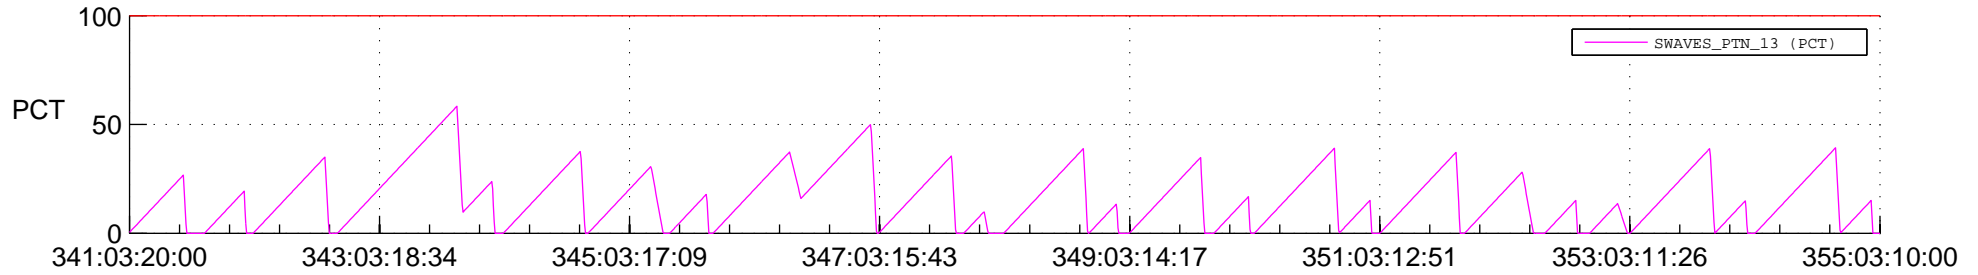

## SWAVES\_Percent\_Full\_Prediction

## Spacecraft\_DownLink\_Rate

Ground Time (2019:341:03:20:00.000 -2019:355:03:10:00.000)