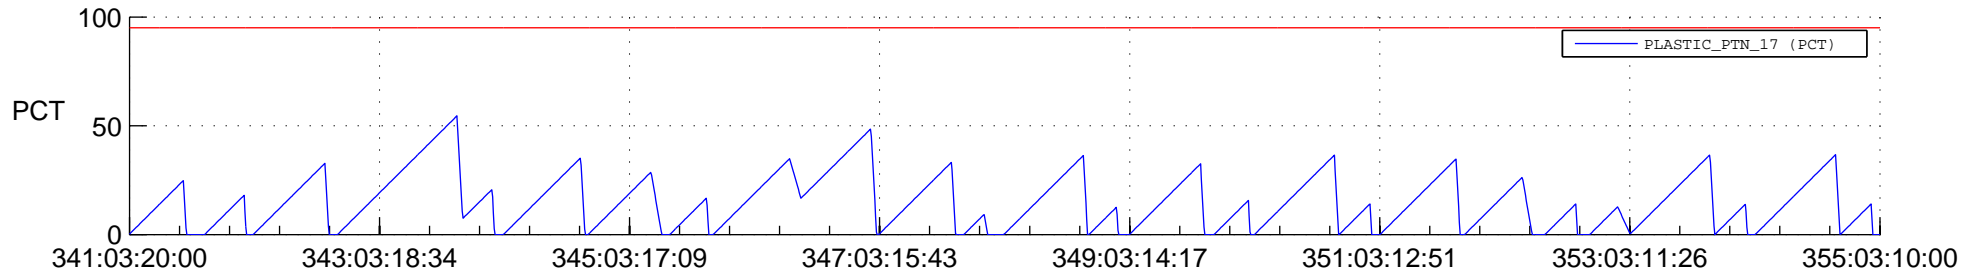

## SWAVES\_Percent\_Full\_Prediction

## Spacecraft\_DownLink\_Rate

Ground Time (2019:341:03:20:00.000 -2019:355:03:10:00.000)