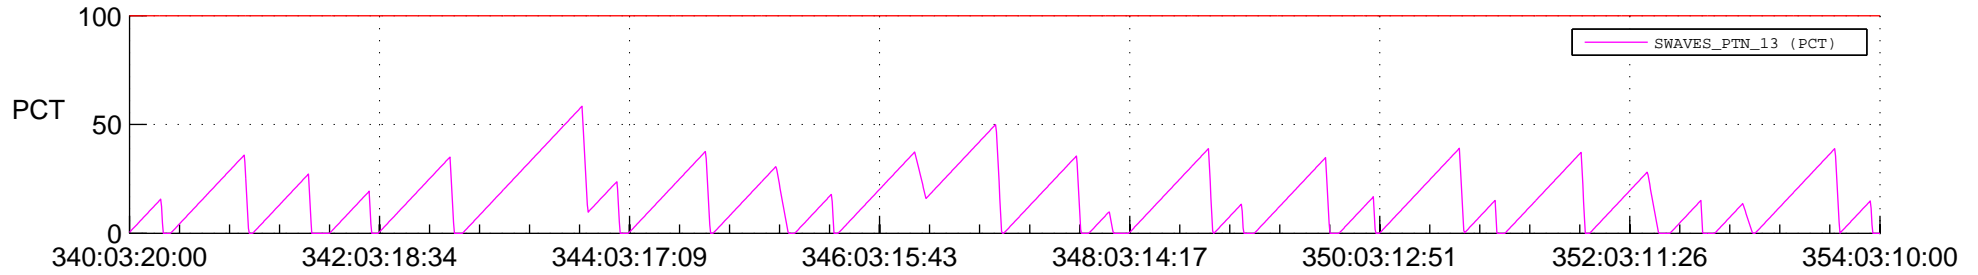

STEREO AHEAD SSR PCT Full Prediction

SWAVES_Percent_Full_Prediction

IMPACT_Percent_Full_Prediction

PLASTIC_Percent_Full_Prediction

Spacecraft_DownLink_Rate

Ground Time (2019:340:03:20:00.000 -2019:354:03:10:00.000)