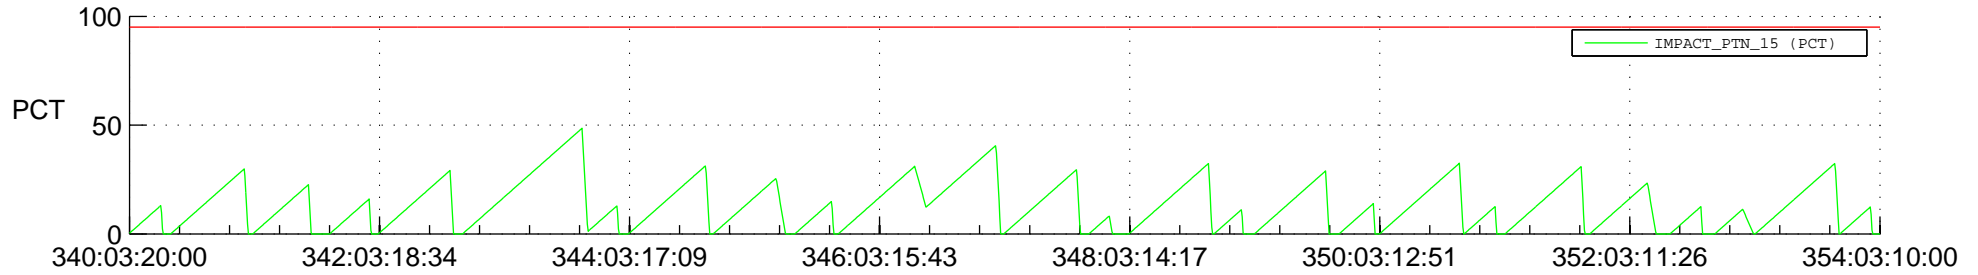

STEREO AHEAD SSR PCT Full Prediction

SWAVES_Percent_Full_Prediction

IMPACT_Percent_Full_Prediction

PLASTIC_Percent_Full_Prediction

Spacecraft_DownLink_Rate

Ground Time (2019:340:03:20:00.000 -2019:354:03:10:00.000)