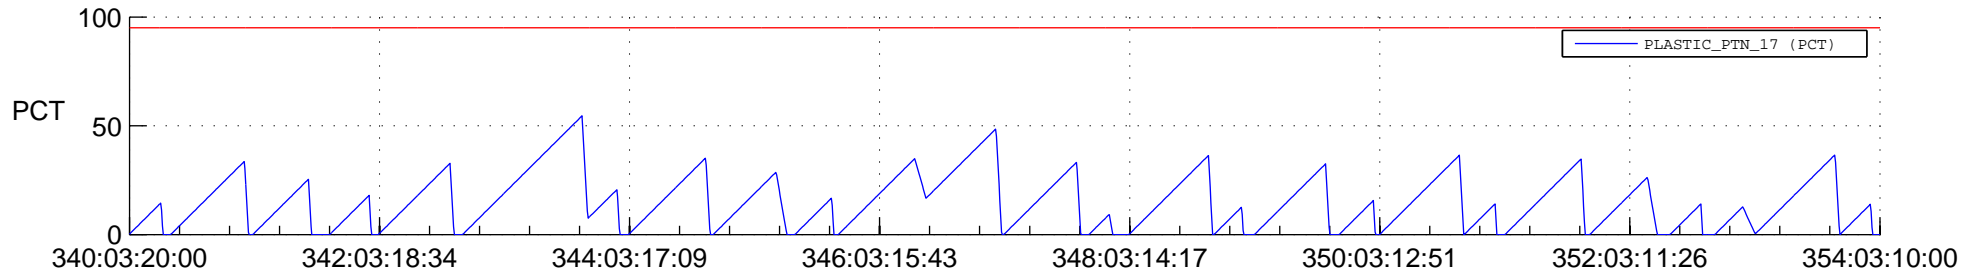

STEREO AHEAD SSR PCT Full Prediction

SWAVES_Percent_Full_Prediction

IMPACT_Percent_Full_Prediction

PLASTIC_Percent_Full_Prediction

Spacecraft_DownLink_Rate

Ground Time (2019:340:03:20:00.000 -2019:354:03:10:00.000)