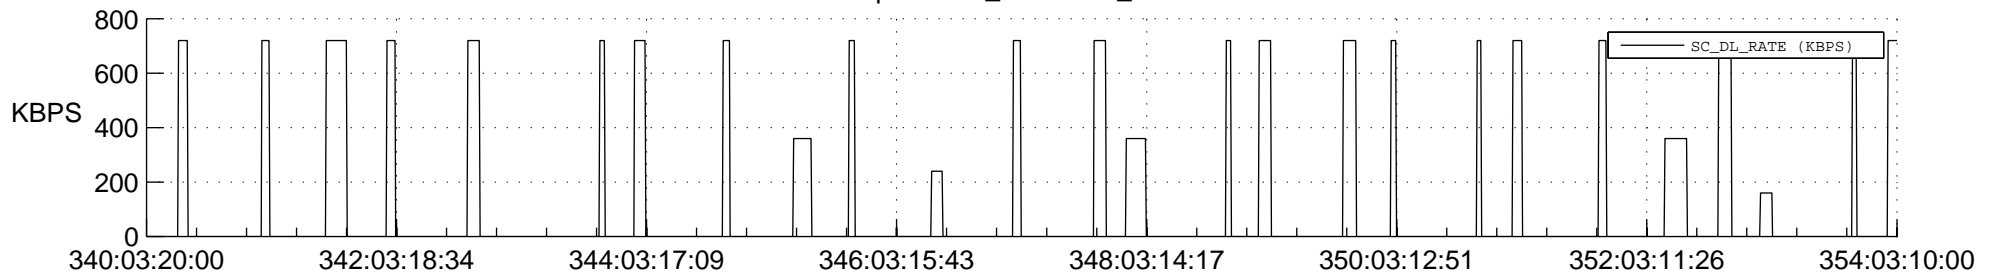

STEREO AHEAD SSR PCT Full Prediction

SWAVES_Percent_Full_Prediction

IMPACT_Percent_Full_Prediction

PLASTIC_Percent_Full_Prediction

Spacecraft_DownLink_Rate

Ground Time (2019:340:03:20:00.000 -2019:354:03:10:00.000)