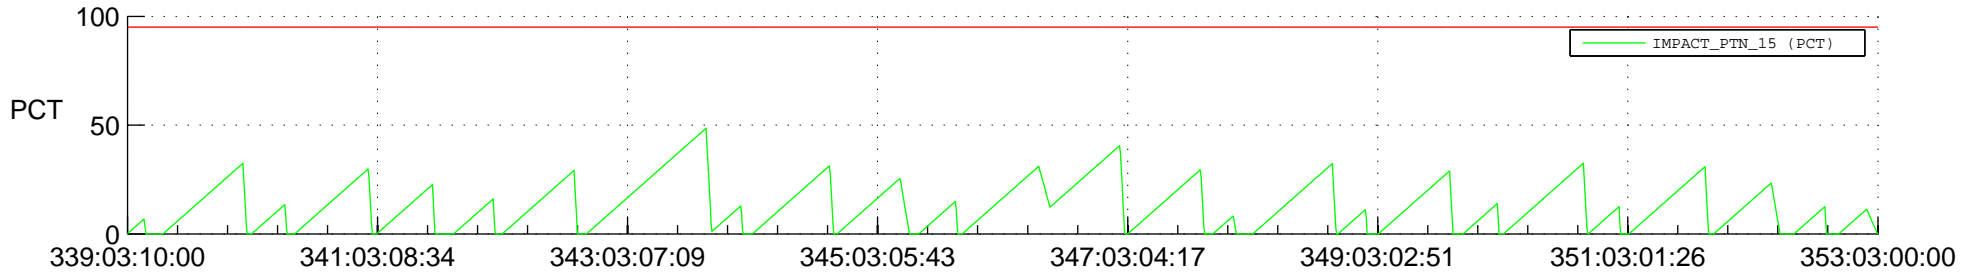

IMPACT_Percent_Full_Prediction