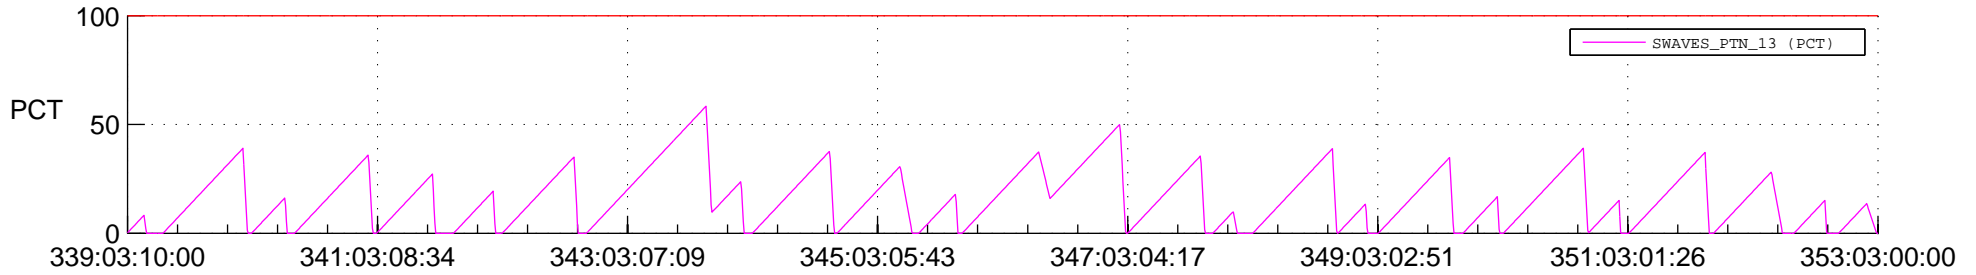

## SWAVES\_Percent\_Full\_Prediction

## Spacecraft\_DownLink\_Rate

Ground Time (2019:339:03:10:00.000 -2019:353:03:00:00.000)