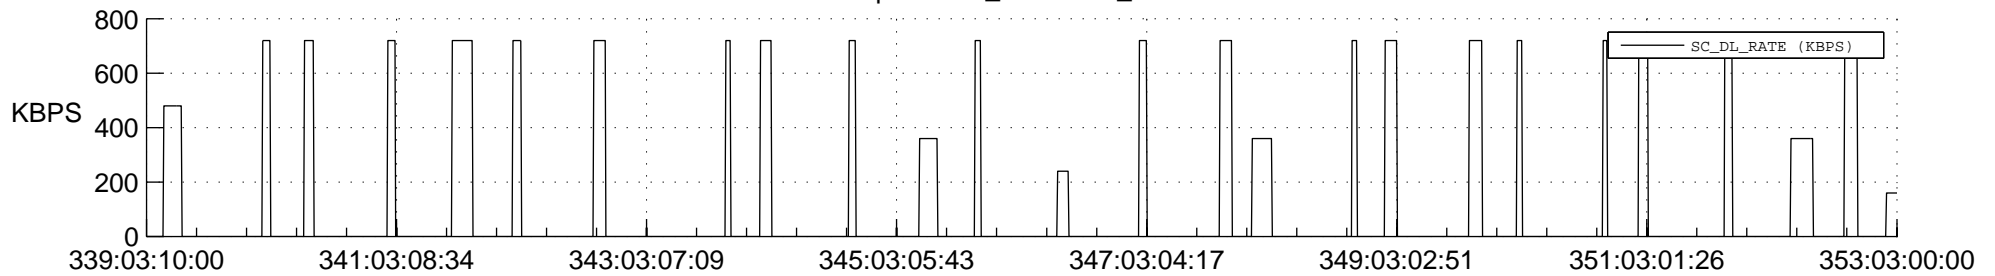

## Spacecraft\_DownLink\_Rate

Ground Time (2019:339:03:10:00.000 -2019:353:03:00:00.000)