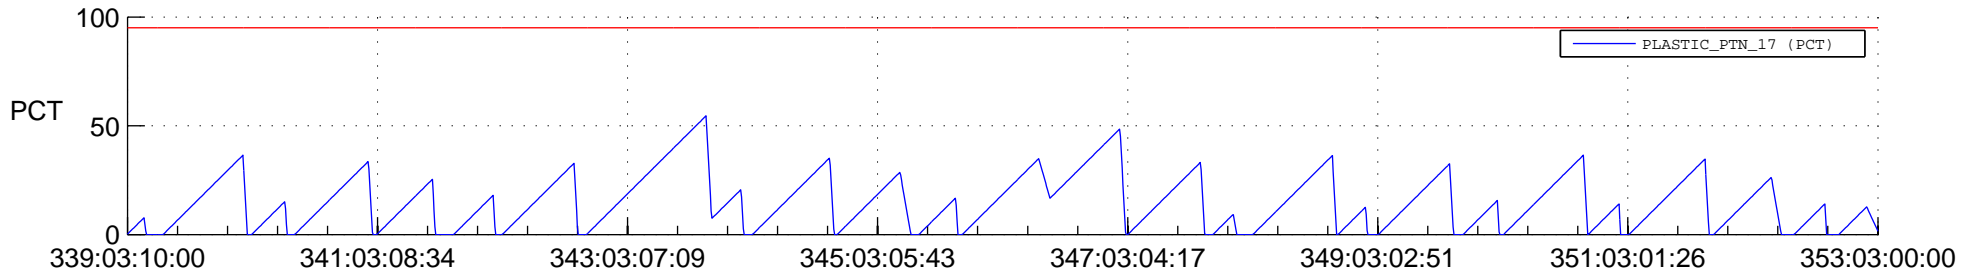

## SWAVES\_Percent\_Full\_Prediction

## Spacecraft\_DownLink\_Rate

Ground Time (2019:339:03:10:00.000 -2019:353:03:00:00.000)