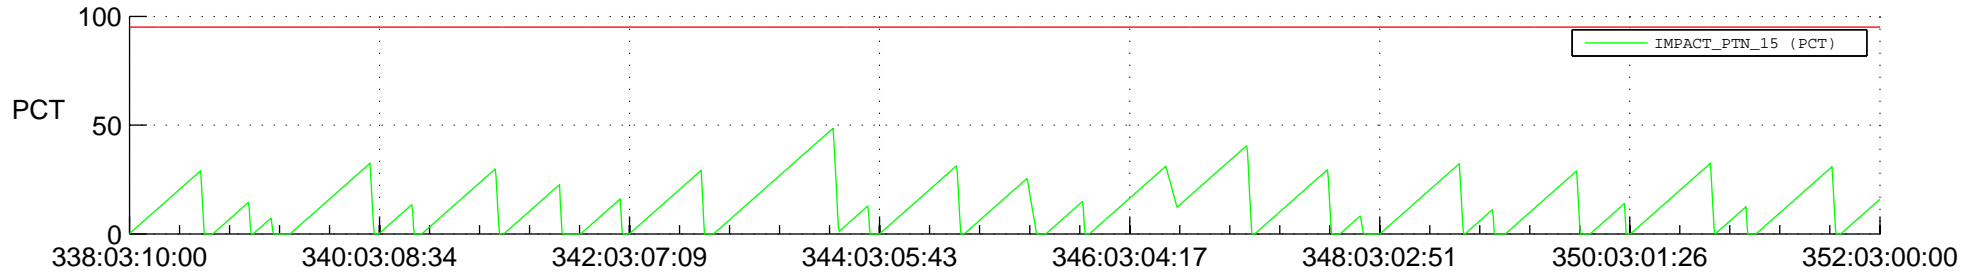

STEREO AHEAD SSR PCT Full Prediction

SWAVES_Percent_Full_Prediction

IMPACT_Percent_Full_Prediction

PLASTIC_Percent_Full_Prediction

Spacecraft_DownLink_Rate

Ground Time (2019:338:03:10:00.000 -2019:352:03:00:00.000)