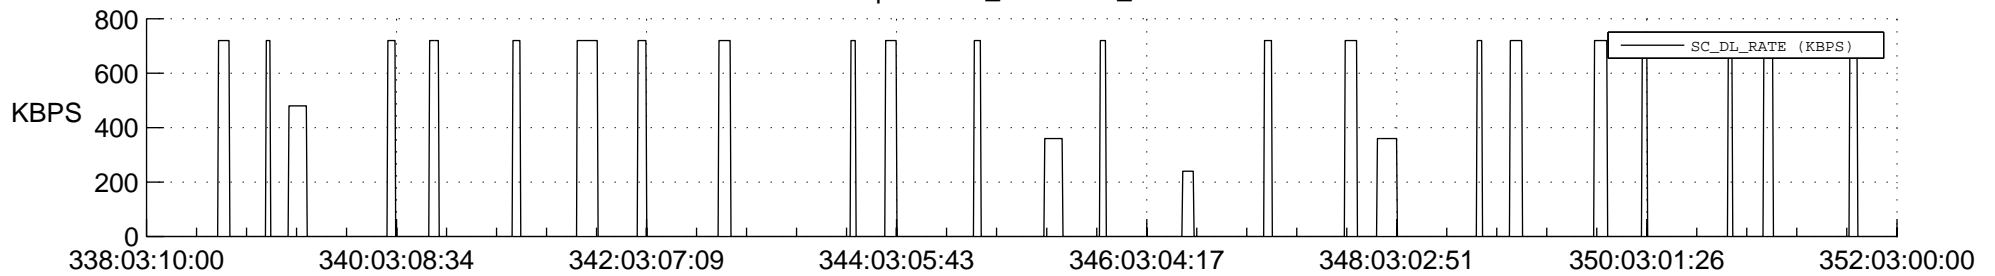

STEREO AHEAD SSR PCT Full Prediction

SWAVES_Percent_Full_Prediction

IMPACT_Percent_Full_Prediction

PLASTIC_Percent_Full_Prediction

Spacecraft_DownLink_Rate

Ground Time (2019:338:03:10:00.000 -2019:352:03:00:00.000)