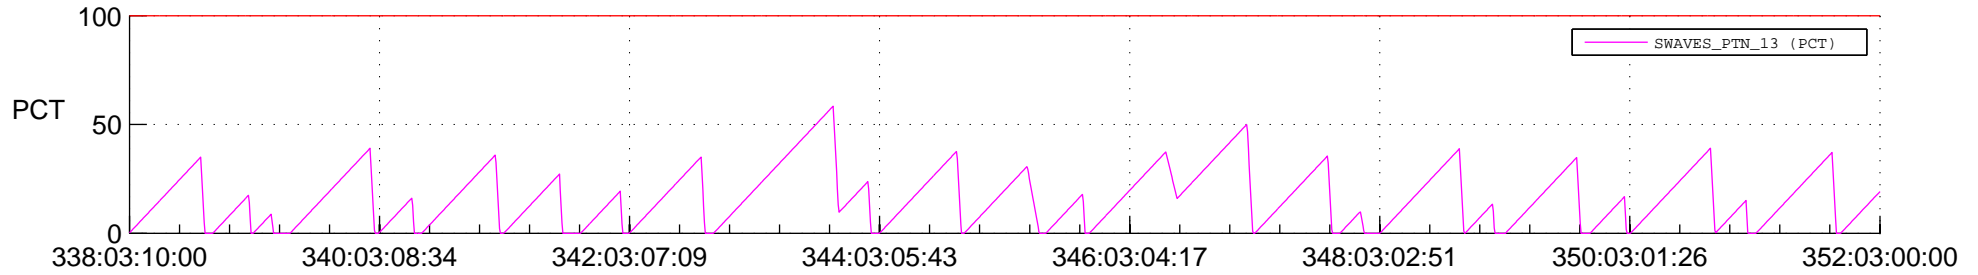

STEREO AHEAD SSR PCT Full Prediction

SWAVES_Percent_Full_Prediction

IMPACT_Percent_Full_Prediction

PLASTIC_Percent_Full_Prediction

Spacecraft_DownLink_Rate

Ground Time (2019:338:03:10:00.000 -2019:352:03:00:00.000)