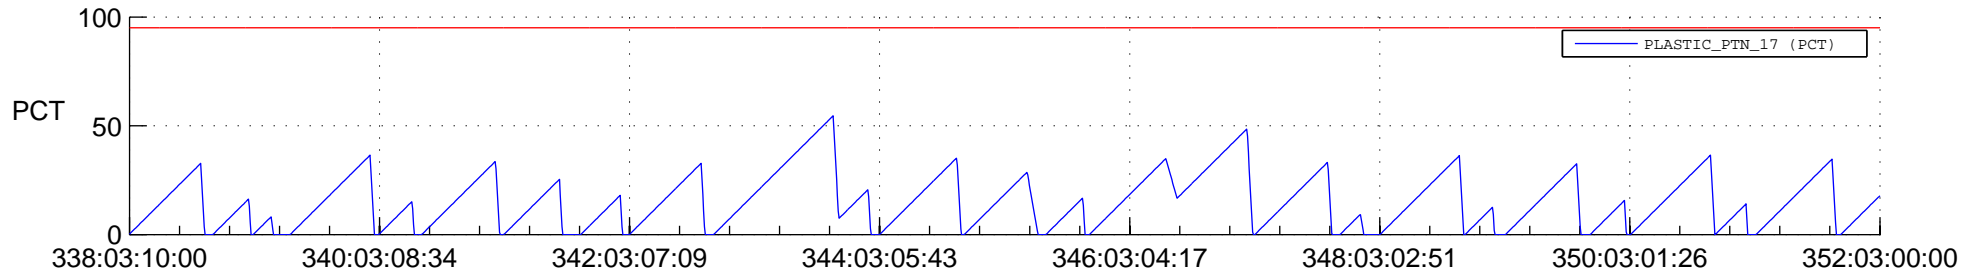

STEREO AHEAD SSR PCT Full Prediction

SWAVES_Percent_Full_Prediction

IMPACT_Percent_Full_Prediction

PLASTIC_Percent_Full_Prediction

Spacecraft_DownLink_Rate

Ground Time (2019:338:03:10:00.000 -2019:352:03:00:00.000)