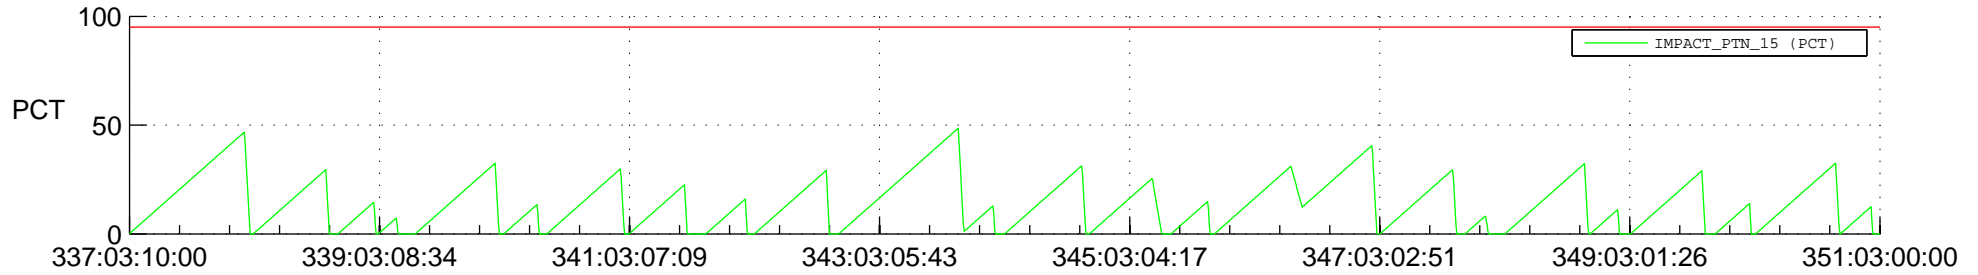

STEREO AHEAD SSR PCT Full Prediction

SWAVES_Percent_Full_Prediction

IMPACT_Percent_Full_Prediction

PLASTIC_Percent_Full_Prediction

Spacecraft_DownLink_Rate

Ground Time (2019:337:03:10:00.000 -2019:351:03:00:00.000)