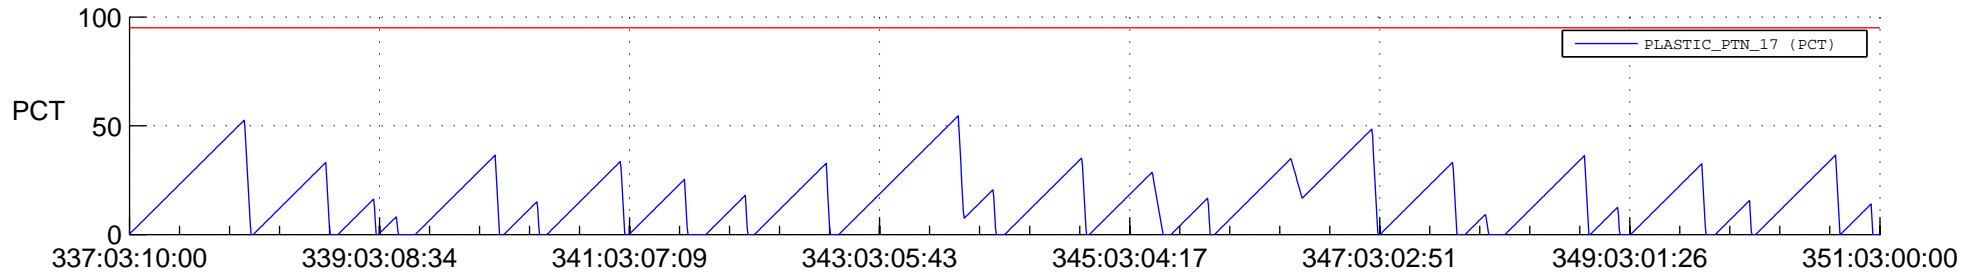

STEREO AHEAD SSR PCT Full Prediction

SWAVES_Percent_Full_Prediction

IMPACT_Percent_Full_Prediction

PLASTIC_Percent_Full_Prediction

Spacecraft_DownLink_Rate

Ground Time (2019:337:03:10:00.000 -2019:351:03:00:00.000)