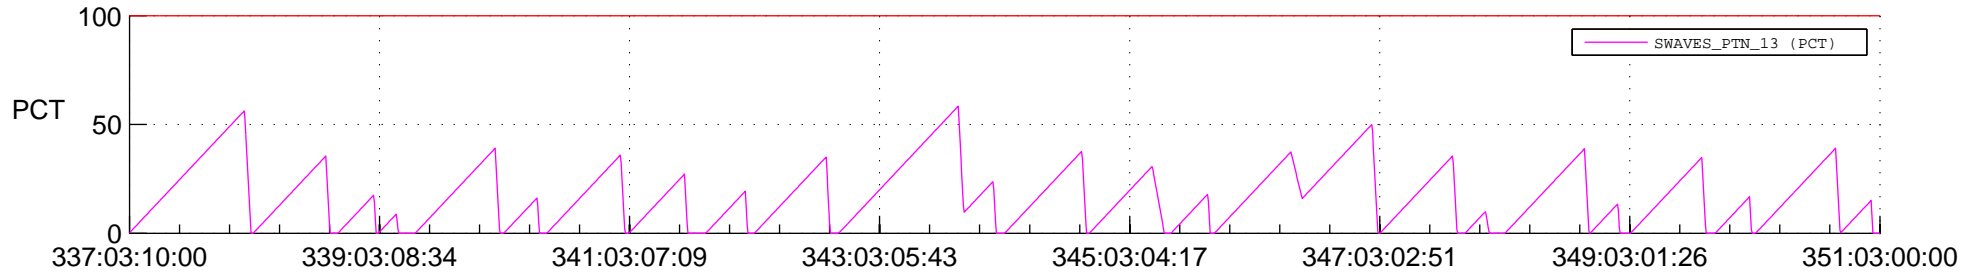

STEREO AHEAD SSR PCT Full Prediction

SWAVES_Percent_Full_Prediction

IMPACT_Percent_Full_Prediction

PLASTIC_Percent_Full_Prediction

Spacecraft_DownLink_Rate

Ground Time (2019:337:03:10:00.000 -2019:351:03:00:00.000)