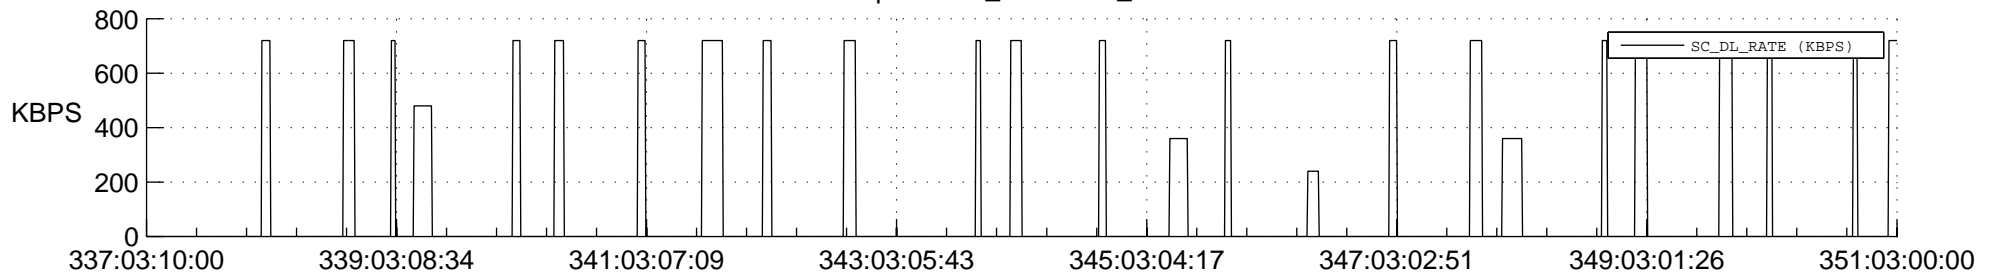

STEREO AHEAD SSR PCT Full Prediction

SWAVES_Percent_Full_Prediction

IMPACT_Percent_Full_Prediction

PLASTIC_Percent_Full_Prediction

Spacecraft_DownLink_Rate

Ground Time (2019:337:03:10:00.000 -2019:351:03:00:00.000)