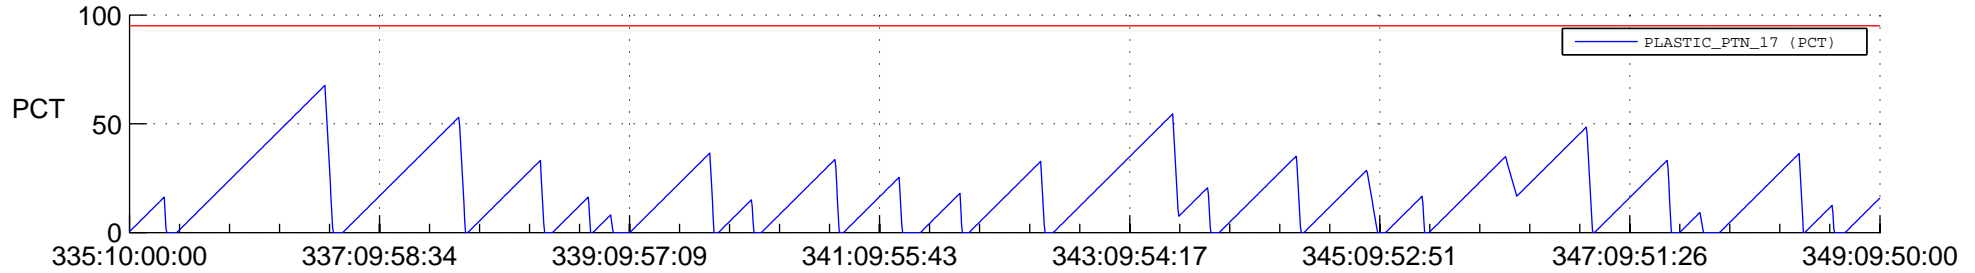

STEREO AHEAD SSR PCT Full Prediction

SWAVES_Percent_Full_Prediction

IMPACT_Percent_Full_Prediction

PLASTIC_Percent_Full_Prediction

Spacecraft_DownLink_Rate