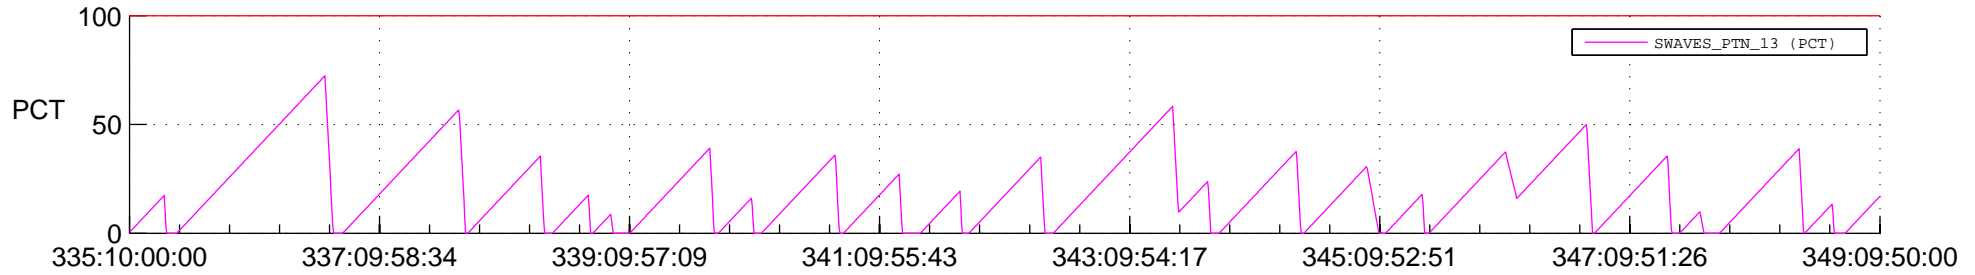

STEREO AHEAD SSR PCT Full Prediction

SWAVES_Percent_Full_Prediction

IMPACT_Percent_Full_Prediction

PLASTIC_Percent_Full_Prediction

Spacecraft_DownLink_Rate