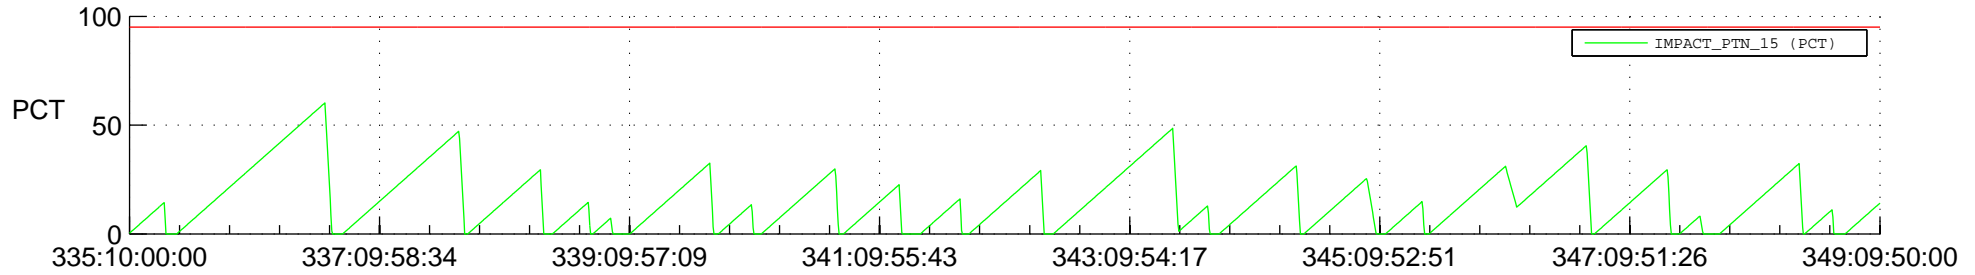

STEREO AHEAD SSR PCT Full Prediction

SWAVES_Percent_Full_Prediction

IMPACT_Percent_Full_Prediction

PLASTIC_Percent_Full_Prediction

Spacecraft_DownLink_Rate