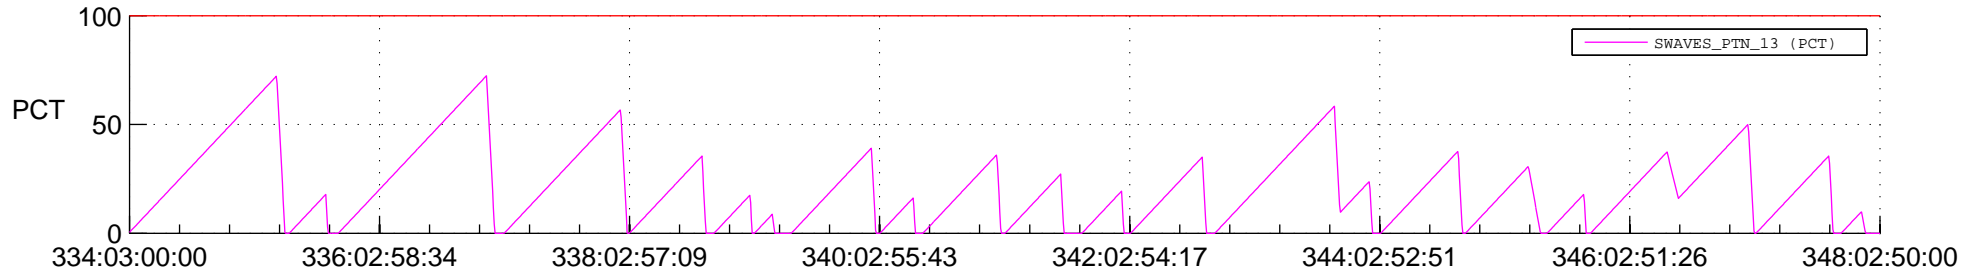

STEREO AHEAD SSR PCT Full Prediction

SWAVES_Percent_Full_Prediction

IMPACT_Percent_Full_Prediction

PLASTIC_Percent_Full_Prediction

Spacecraft_DownLink_Rate

Ground Time (2019:334:03:00:00.000 -2019:348:02:50:00.000)