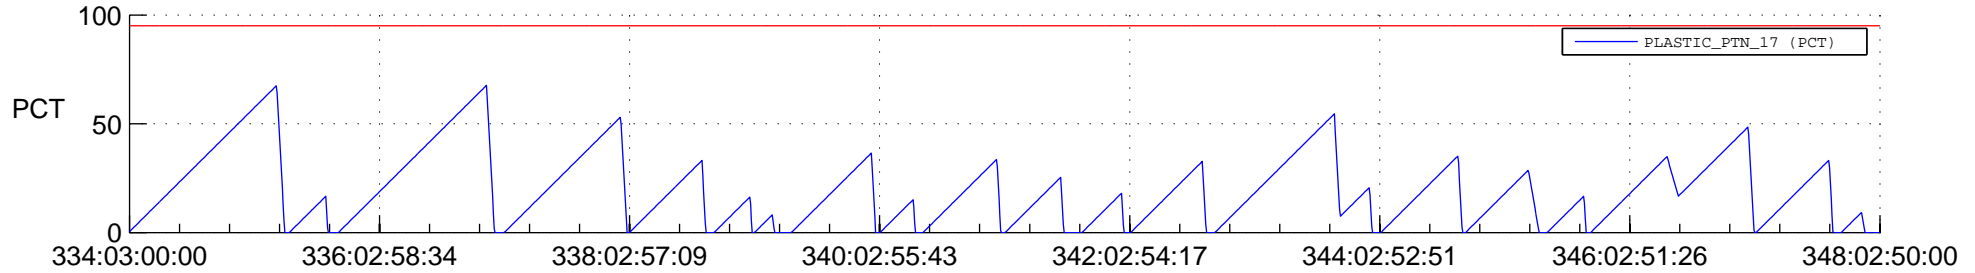

STEREO AHEAD SSR PCT Full Prediction

SWAVES_Percent_Full_Prediction

IMPACT_Percent_Full_Prediction

PLASTIC_Percent_Full_Prediction

Spacecraft_DownLink_Rate

Ground Time (2019:334:03:00:00.000 -2019:348:02:50:00.000)