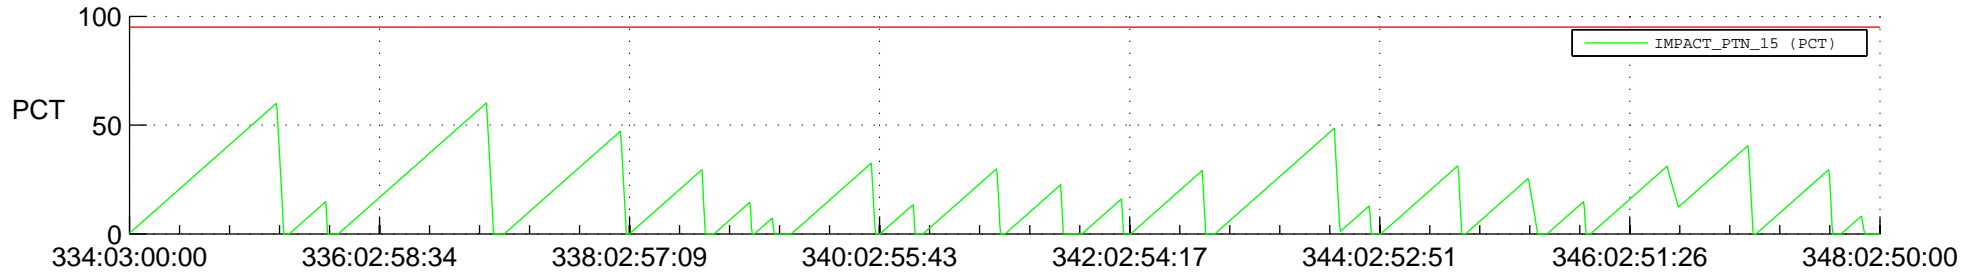

STEREO AHEAD SSR PCT Full Prediction

SWAVES_Percent_Full_Prediction

IMPACT_Percent_Full_Prediction

PLASTIC_Percent_Full_Prediction

Spacecraft_DownLink_Rate

Ground Time (2019:334:03:00:00.000 -2019:348:02:50:00.000)