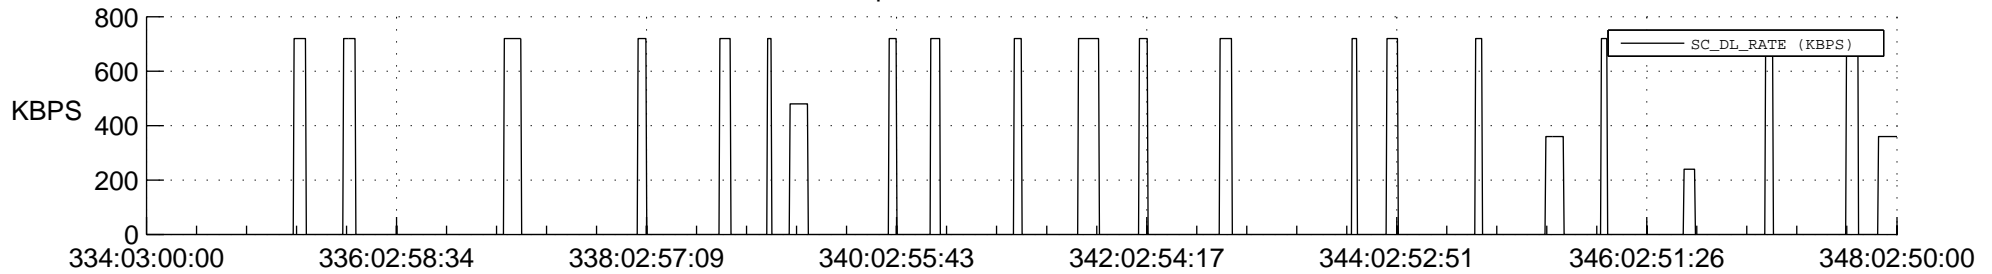

STEREO AHEAD SSR PCT Full Prediction

SWAVES_Percent_Full_Prediction

IMPACT_Percent_Full_Prediction

PLASTIC_Percent_Full_Prediction

Spacecraft_DownLink_Rate

Ground Time (2019:334:03:00:00.000 -2019:348:02:50:00.000)