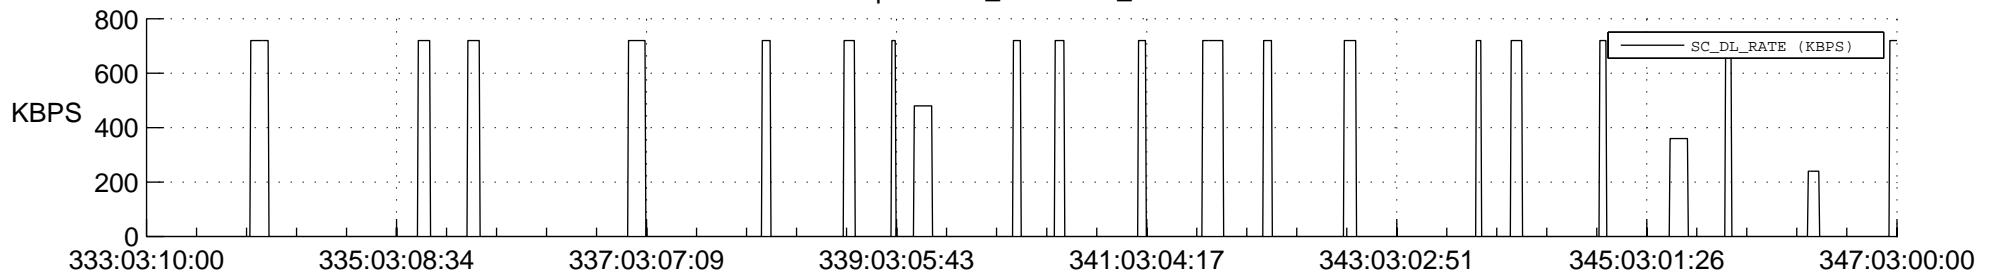

STEREO AHEAD SSR PCT Full Prediction

SWAVES_Percent_Full_Prediction

IMPACT_Percent_Full_Prediction

PLASTIC_Percent_Full_Prediction

Spacecraft_DownLink_Rate

Ground Time (2019:333:03:10:00.000 -2019:347:03:00:00.000)