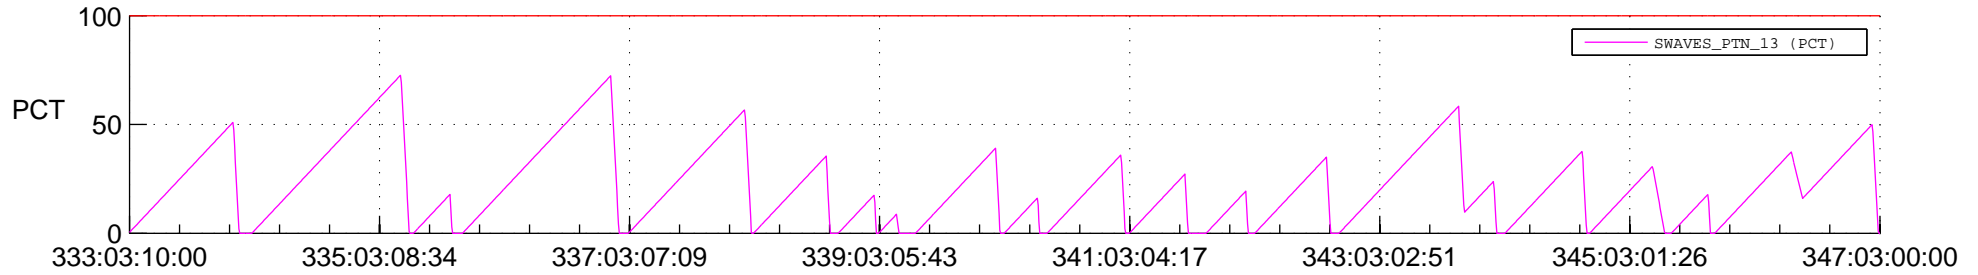

STEREO AHEAD SSR PCT Full Prediction

SWAVES_Percent_Full_Prediction

IMPACT_Percent_Full_Prediction

PLASTIC_Percent_Full_Prediction

Spacecraft_DownLink_Rate

Ground Time (2019:333:03:10:00.000 -2019:347:03:00:00.000)