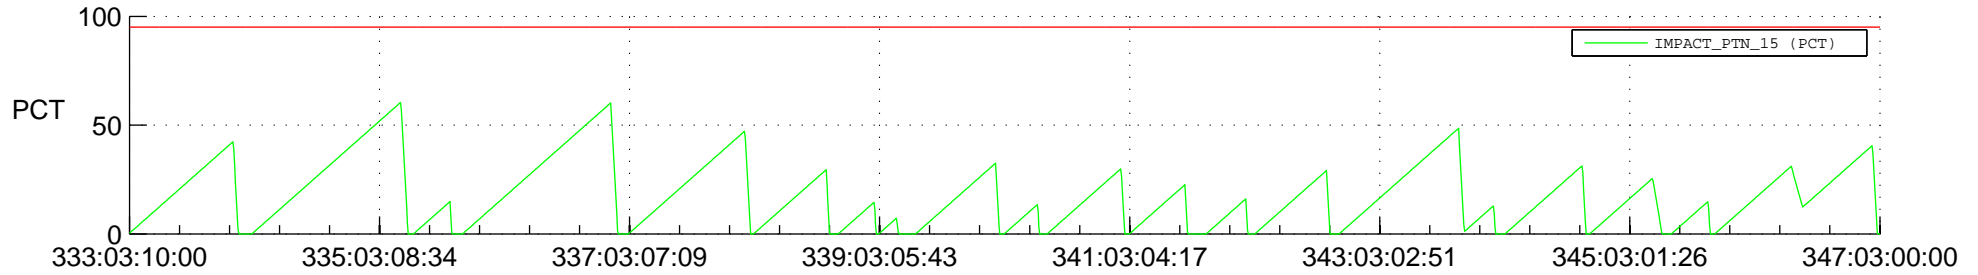

STEREO AHEAD SSR PCT Full Prediction

SWAVES_Percent_Full_Prediction

IMPACT_Percent_Full_Prediction

PLASTIC_Percent_Full_Prediction

Spacecraft_DownLink_Rate

Ground Time (2019:333:03:10:00.000 -2019:347:03:00:00.000)