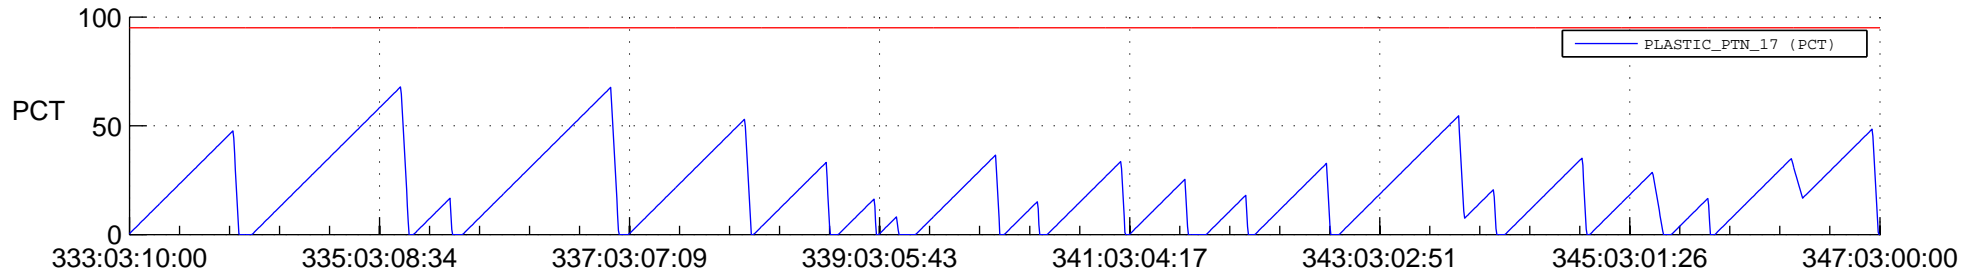

STEREO AHEAD SSR PCT Full Prediction

SWAVES_Percent_Full_Prediction

IMPACT_Percent_Full_Prediction

PLASTIC_Percent_Full_Prediction

Spacecraft_DownLink_Rate

Ground Time (2019:333:03:10:00.000 -2019:347:03:00:00.000)