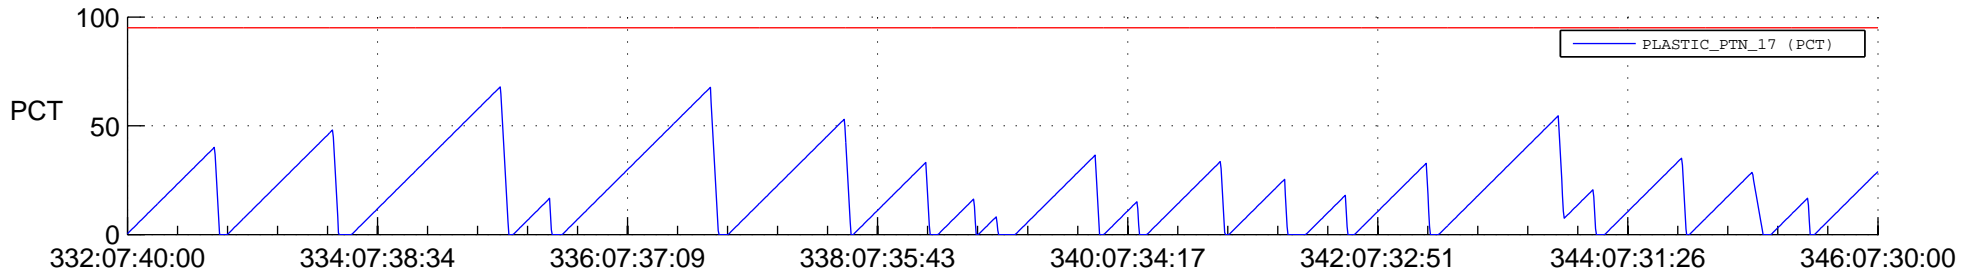

STEREO AHEAD SSR PCT Full Prediction

SWAVES_Percent_Full_Prediction

IMPACT_Percent_Full_Prediction

PLASTIC_Percent_Full_Prediction

Spacecraft_DownLink_Rate

Ground Time (2019:332:07:40:00.000 -2019:346:07:30:00.000)