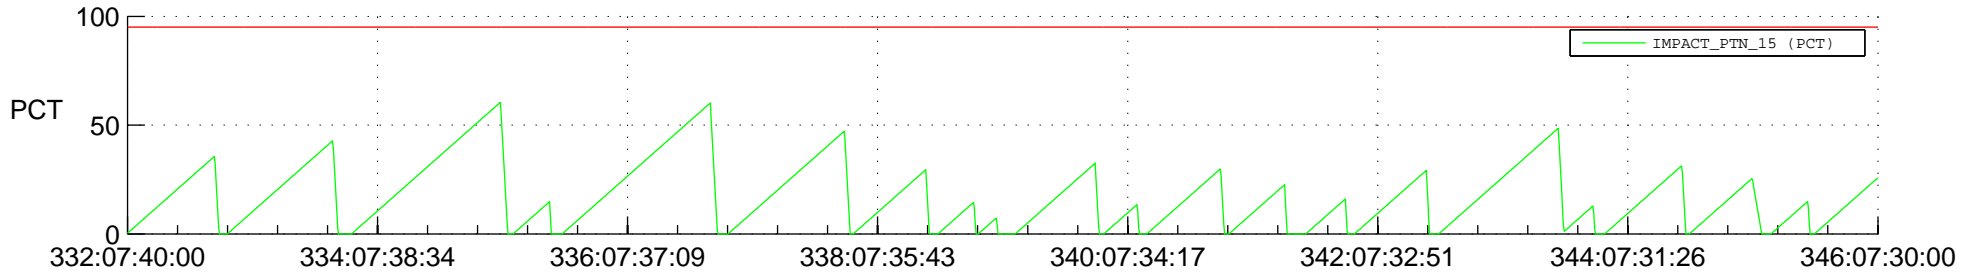

STEREO AHEAD SSR PCT Full Prediction

SWAVES_Percent_Full_Prediction

IMPACT_Percent_Full_Prediction

PLASTIC_Percent_Full_Prediction

Spacecraft_DownLink_Rate

Ground Time (2019:332:07:40:00.000 -2019:346:07:30:00.000)