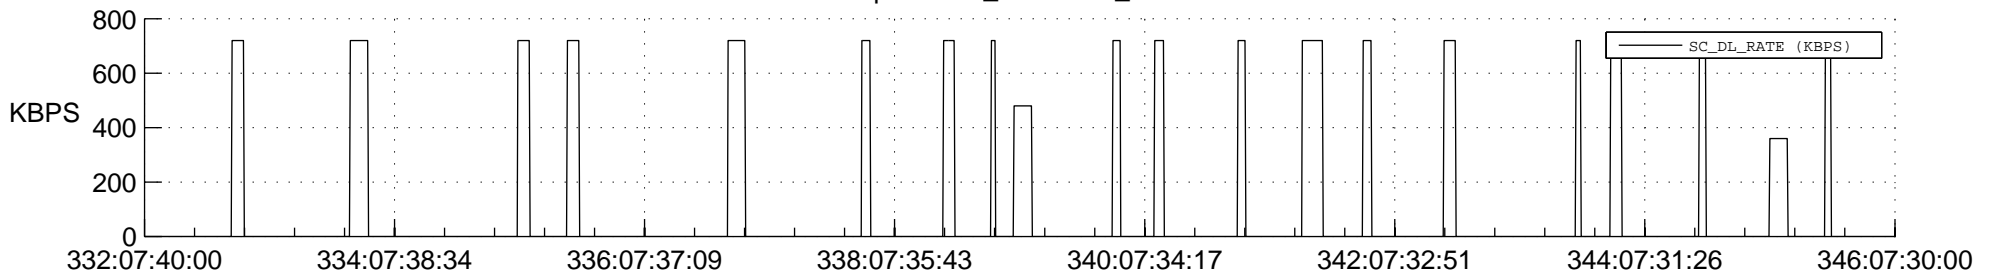

STEREO AHEAD SSR PCT Full Prediction

SWAVES_Percent_Full_Prediction

IMPACT_Percent_Full_Prediction

PLASTIC_Percent_Full_Prediction

Spacecraft_DownLink_Rate

Ground Time (2019:332:07:40:00.000 -2019:346:07:30:00.000)