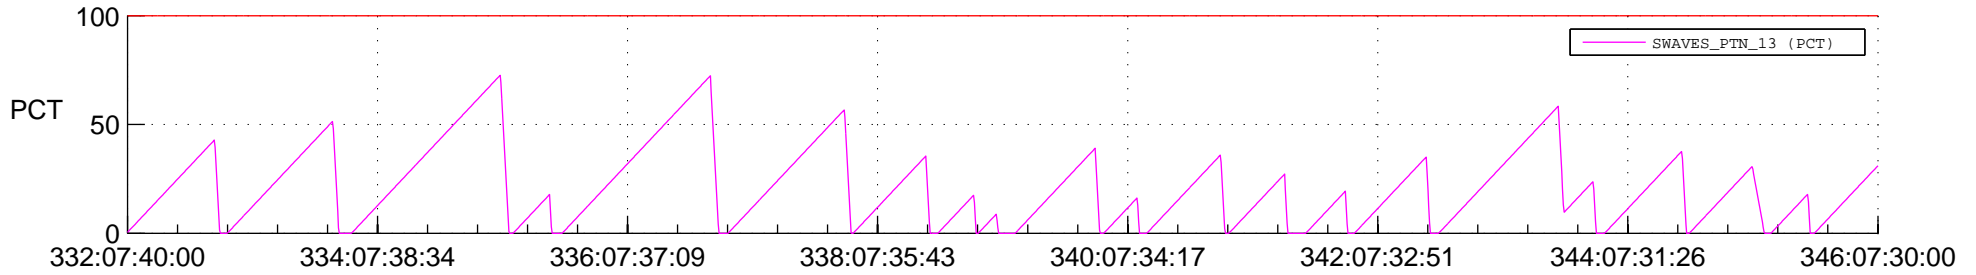

STEREO AHEAD SSR PCT Full Prediction

SWAVES_Percent_Full_Prediction

IMPACT_Percent_Full_Prediction

PLASTIC_Percent_Full_Prediction

Spacecraft_DownLink_Rate

Ground Time (2019:332:07:40:00.000 -2019:346:07:30:00.000)