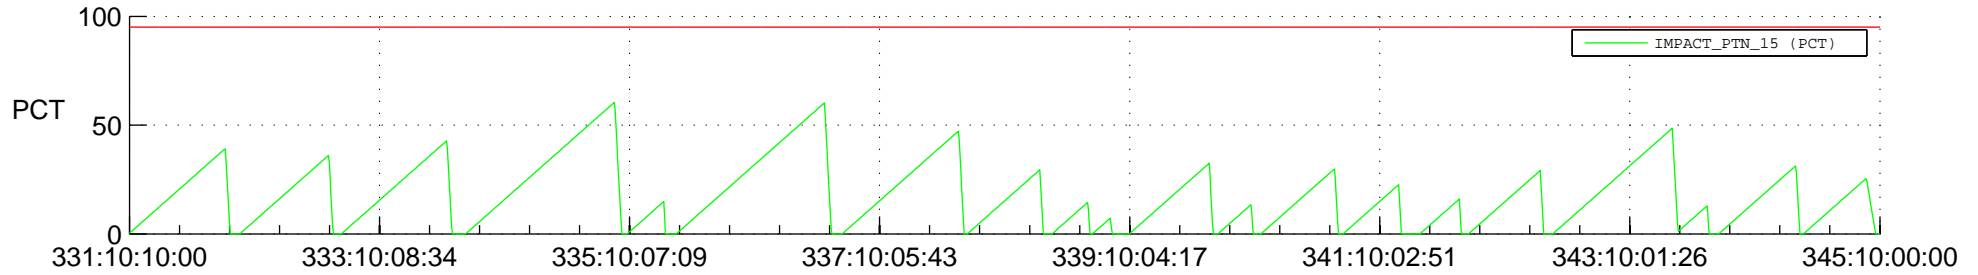

STEREO AHEAD SSR PCT Full Prediction

SWAVES_Percent_Full_Prediction

IMPACT_Percent_Full_Prediction

PLASTIC_Percent_Full_Prediction

Spacecraft_DownLink_Rate

Ground Time (2019:331:10:10:00.000 -2019:345:10:00:00.000)