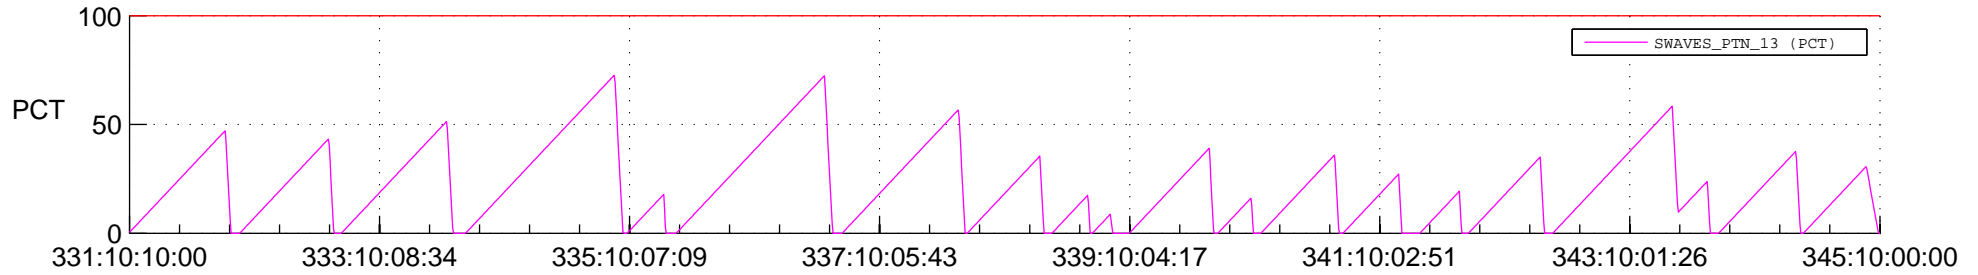

STEREO AHEAD SSR PCT Full Prediction

SWAVES_Percent_Full_Prediction

IMPACT_Percent_Full_Prediction

PLASTIC_Percent_Full_Prediction

Spacecraft_DownLink_Rate

Ground Time (2019:331:10:10:00.000 -2019:345:10:00:00.000)