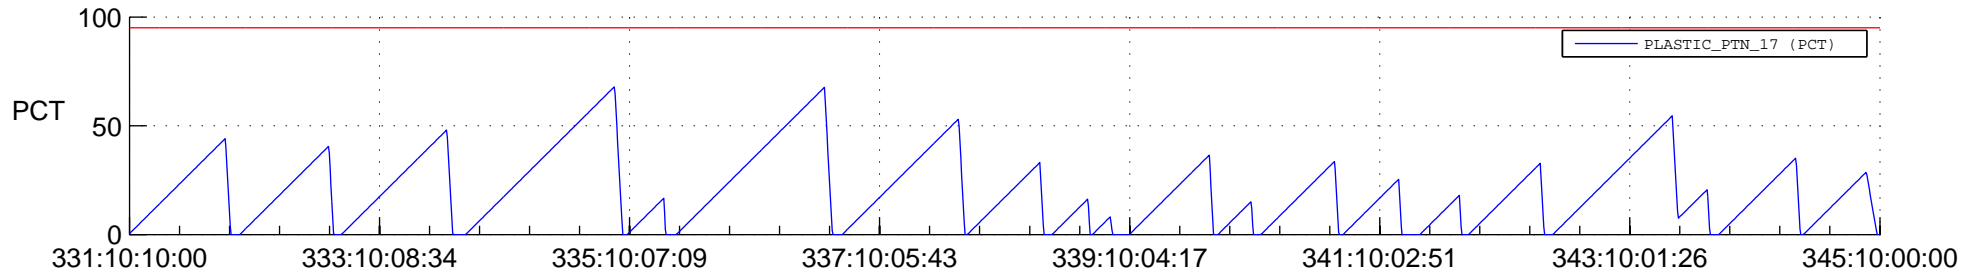

STEREO AHEAD SSR PCT Full Prediction

SWAVES_Percent_Full_Prediction

IMPACT_Percent_Full_Prediction

PLASTIC_Percent_Full_Prediction

Spacecraft_DownLink_Rate

Ground Time (2019:331:10:10:00.000 -2019:345:10:00:00.000)