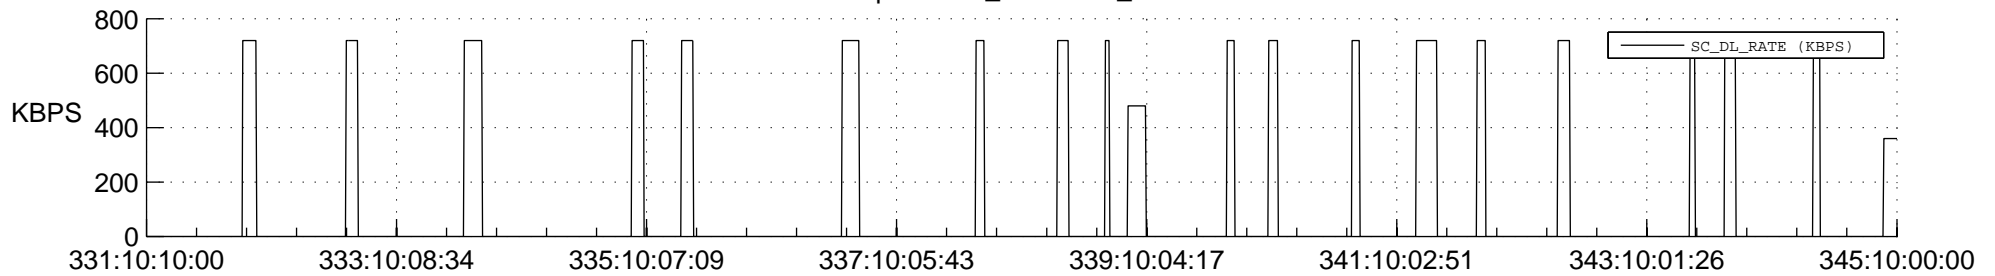

STEREO AHEAD SSR PCT Full Prediction

SWAVES_Percent_Full_Prediction

IMPACT_Percent_Full_Prediction

PLASTIC_Percent_Full_Prediction

Spacecraft_DownLink_Rate

Ground Time (2019:331:10:10:00.000 -2019:345:10:00:00.000)