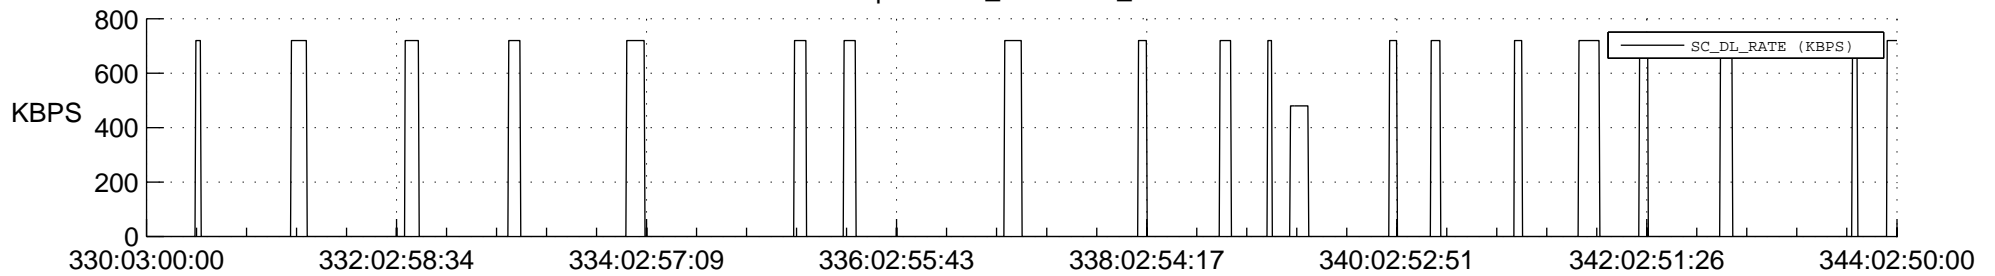

## Spacecraft\_DownLink\_Rate

Ground Time (2019:330:03:00:00.000 -2019:344:02:50:00.000)