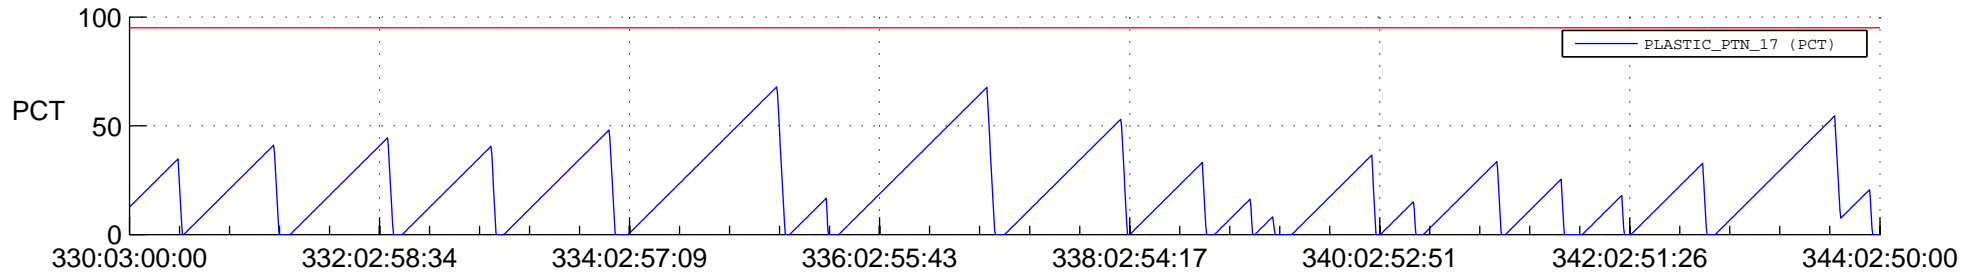

# STEREO AHEAD SSR PCT Full Prediction

## SWAVES\_Percent\_Full\_Prediction

## Spacecraft\_DownLink\_Rate

Ground Time (2019:330:03:00:00.000 -2019:344:02:50:00.000)