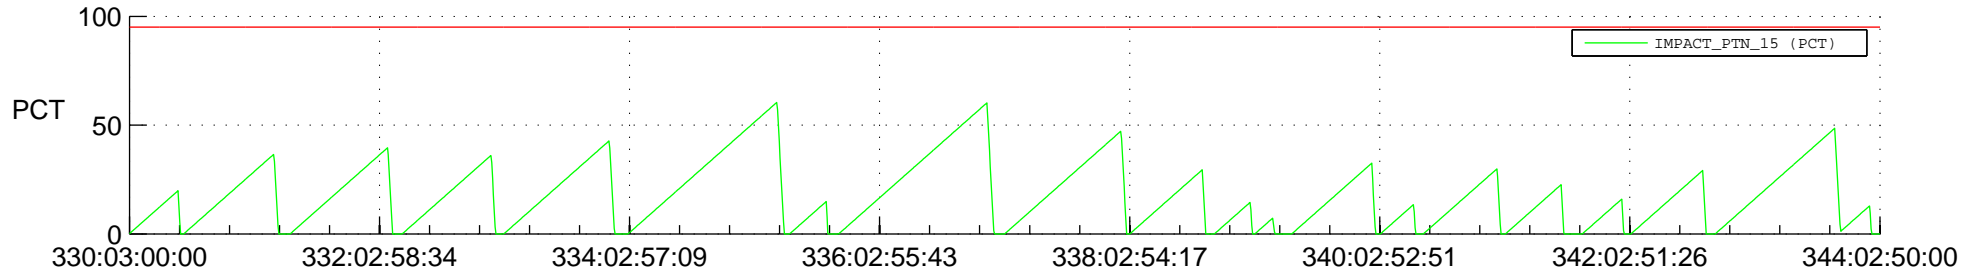

IMPACT_Percent_Full_Prediction