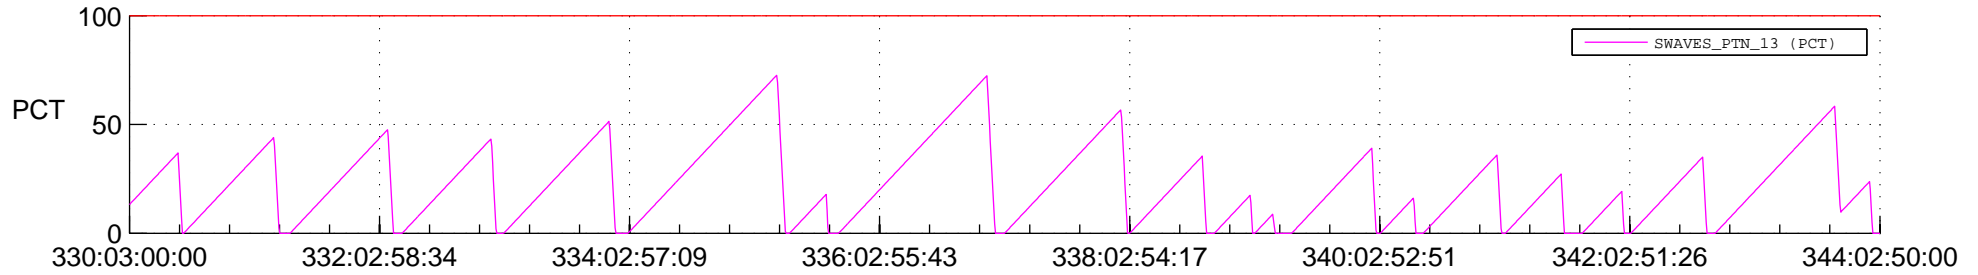

## SWAVES\_Percent\_Full\_Prediction

## Spacecraft\_DownLink\_Rate

Ground Time (2019:330:03:00:00.000 -2019:344:02:50:00.000)