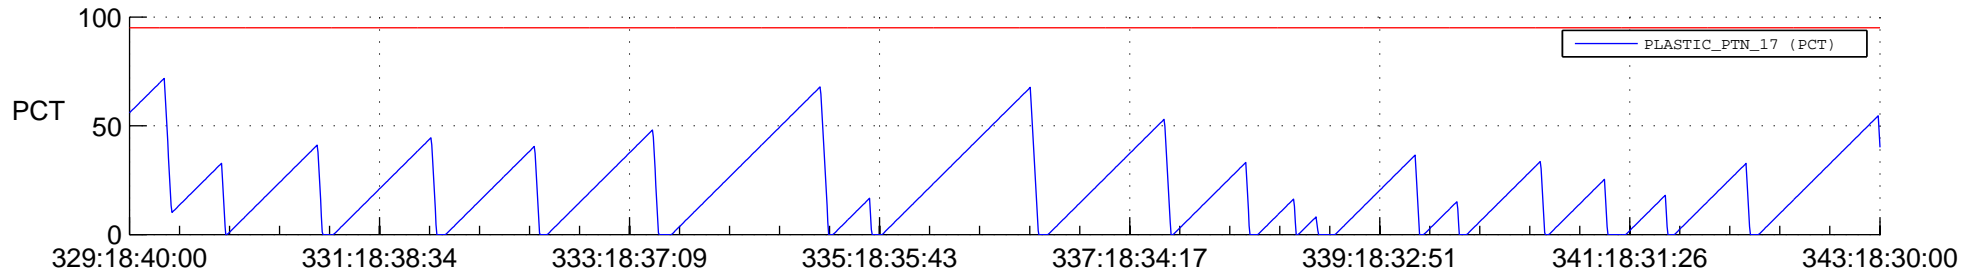

STEREO AHEAD SSR PCT Full Prediction

SWAVES_Percent_Full_Prediction

IMPACT_Percent_Full_Prediction

PLASTIC_Percent_Full_Prediction

Spacecraft_DownLink_Rate

Ground Time (2019:329:18:40:00.000 -2019:343:18:30:00.000)