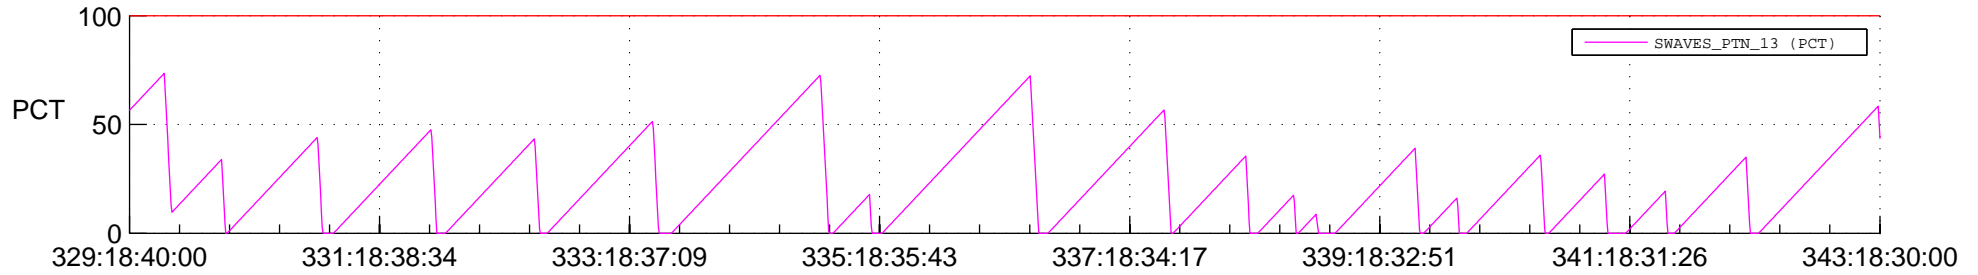

STEREO AHEAD SSR PCT Full Prediction

SWAVES_Percent_Full_Prediction

IMPACT_Percent_Full_Prediction

PLASTIC_Percent_Full_Prediction

Spacecraft_DownLink_Rate

Ground Time (2019:329:18:40:00.000 -2019:343:18:30:00.000)