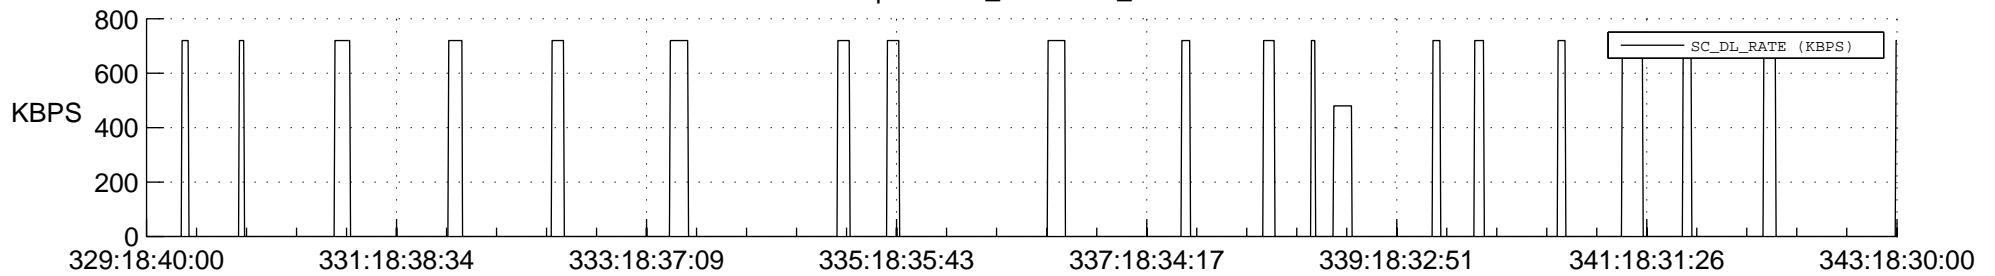

STEREO AHEAD SSR PCT Full Prediction

SWAVES_Percent_Full_Prediction

IMPACT_Percent_Full_Prediction

PLASTIC_Percent_Full_Prediction

Spacecraft_DownLink_Rate

Ground Time (2019:329:18:40:00.000 -2019:343:18:30:00.000)