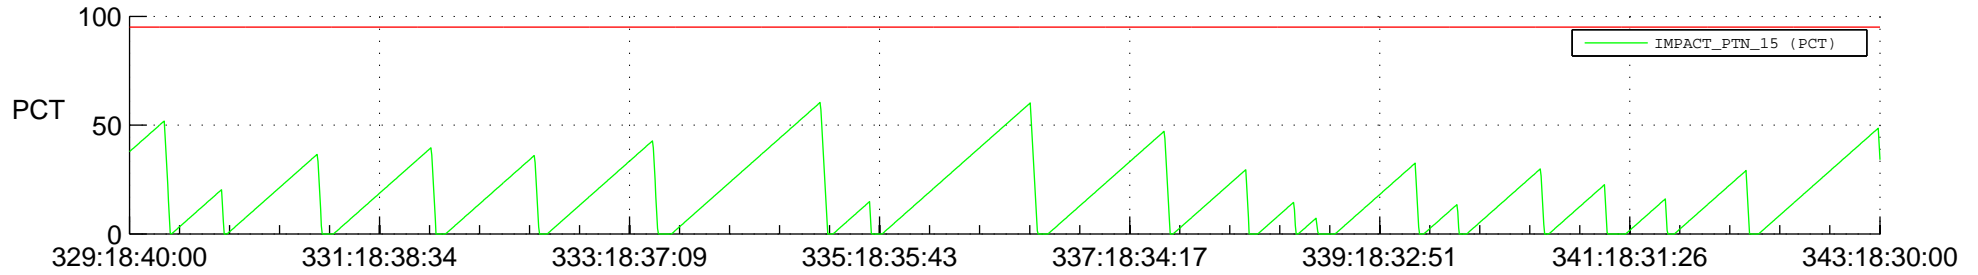

STEREO AHEAD SSR PCT Full Prediction

SWAVES_Percent_Full_Prediction

IMPACT_Percent_Full_Prediction

PLASTIC_Percent_Full_Prediction

Spacecraft_DownLink_Rate

Ground Time (2019:329:18:40:00.000 -2019:343:18:30:00.000)