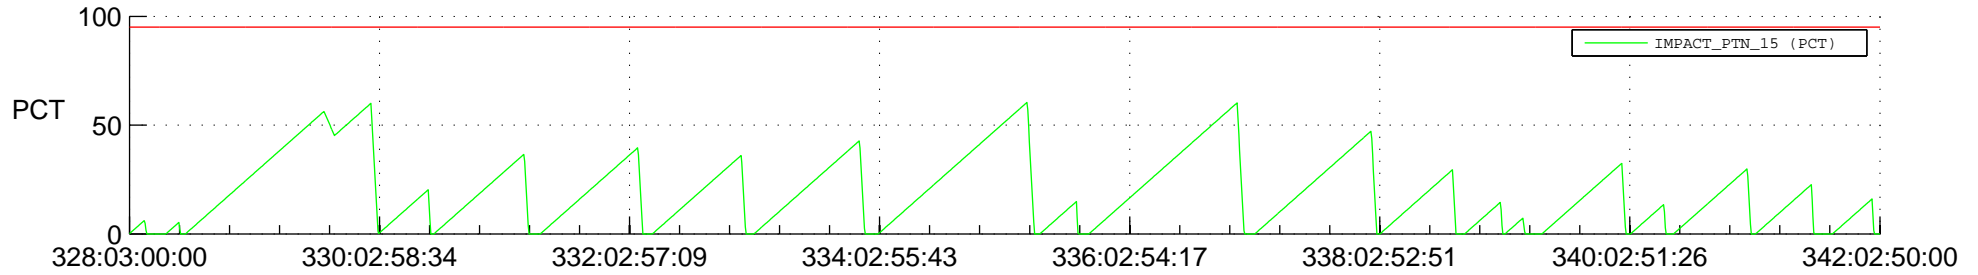

IMPACT_Percent_Full_Prediction