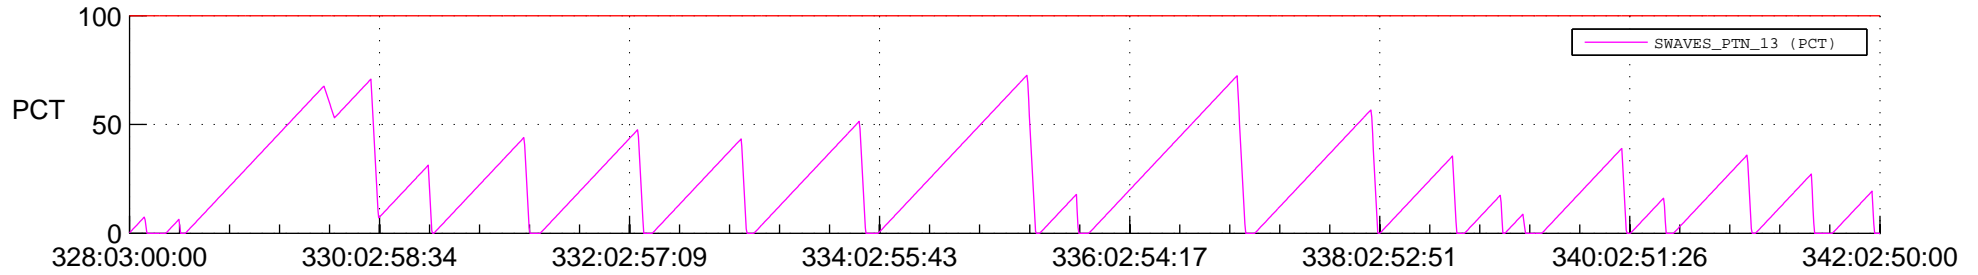

## SWAVES\_Percent\_Full\_Prediction

## Spacecraft\_DownLink\_Rate

Ground Time (2019:328:03:00:00.000 -2019:342:02:50:00.000)