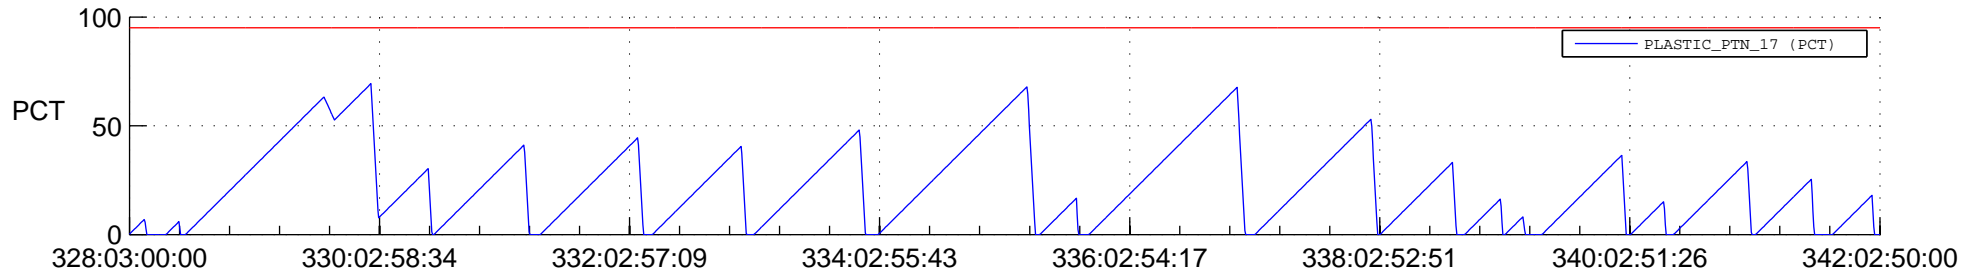

## SWAVES\_Percent\_Full\_Prediction

## Spacecraft\_DownLink\_Rate

Ground Time (2019:328:03:00:00.000 -2019:342:02:50:00.000)