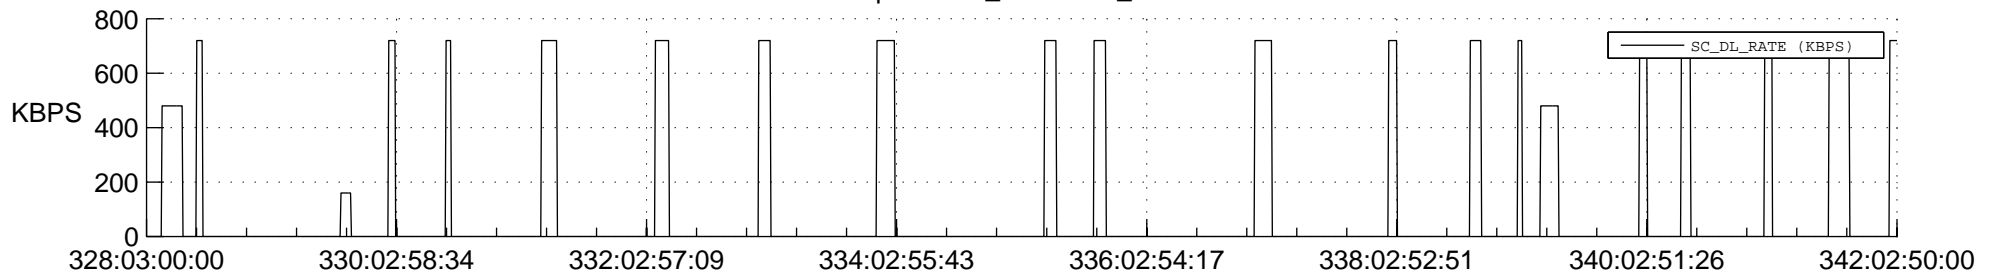

## Spacecraft\_DownLink\_Rate

Ground Time (2019:328:03:00:00.000 -2019:342:02:50:00.000)