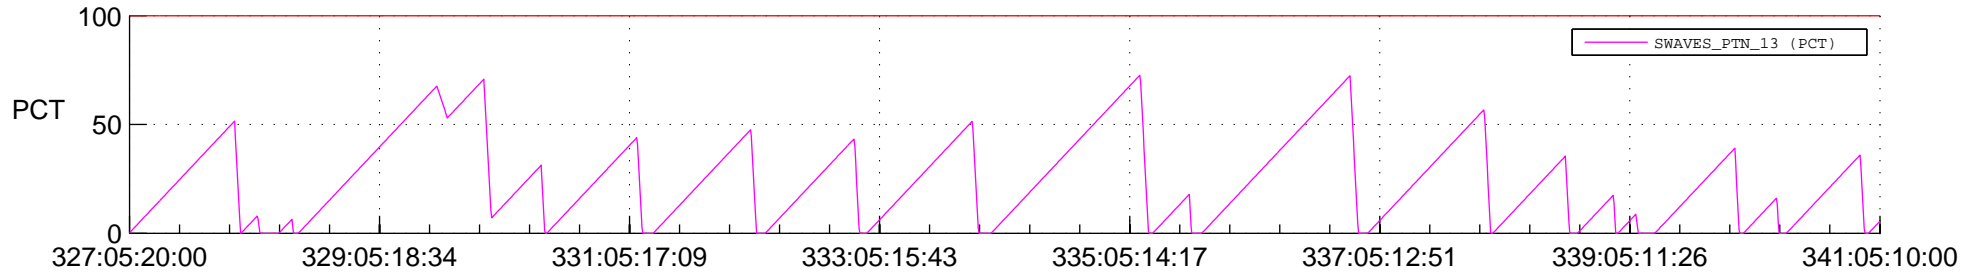

## SWAVES\_Percent\_Full\_Prediction

## Spacecraft\_DownLink\_Rate

Ground Time (2019:327:05:20:00.000 -2019:341:05:10:00.000)