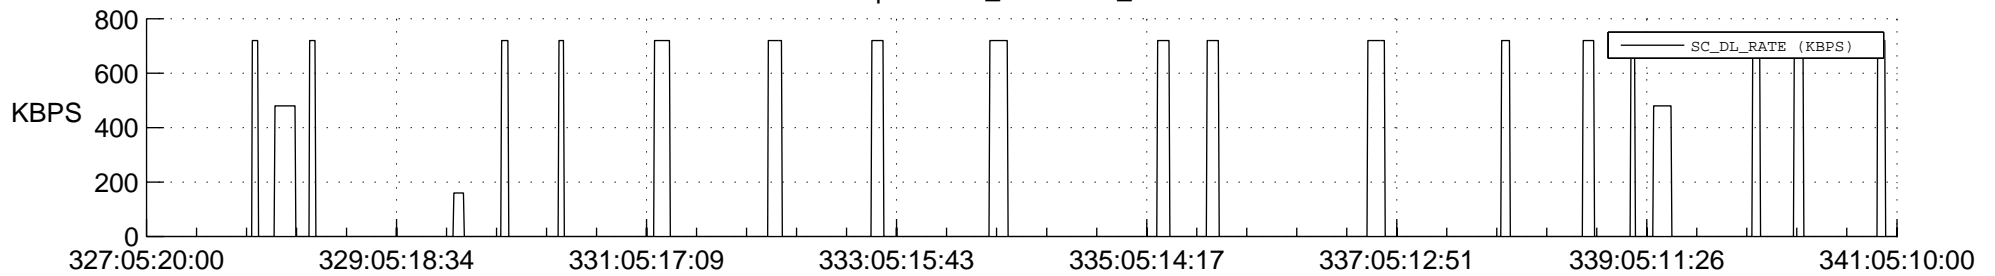

## Spacecraft\_DownLink\_Rate

Ground Time (2019:327:05:20:00.000 -2019:341:05:10:00.000)