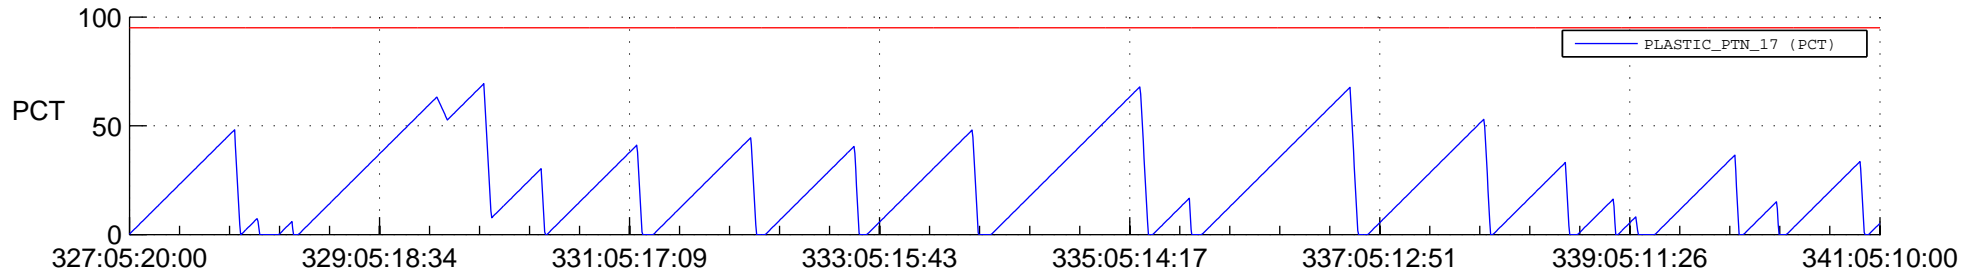

## SWAVES\_Percent\_Full\_Prediction

## Spacecraft\_DownLink\_Rate

Ground Time (2019:327:05:20:00.000 -2019:341:05:10:00.000)