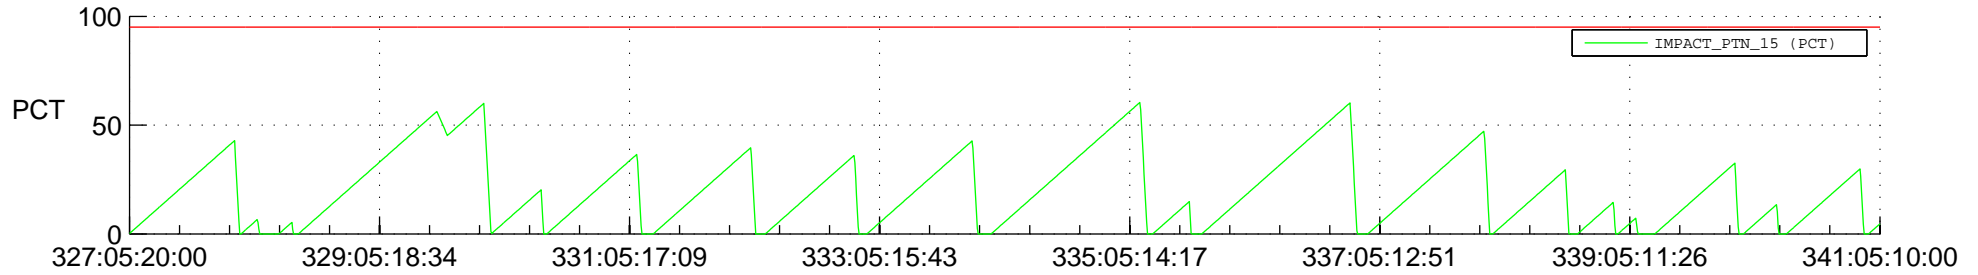

IMPACT_Percent_Full_Prediction