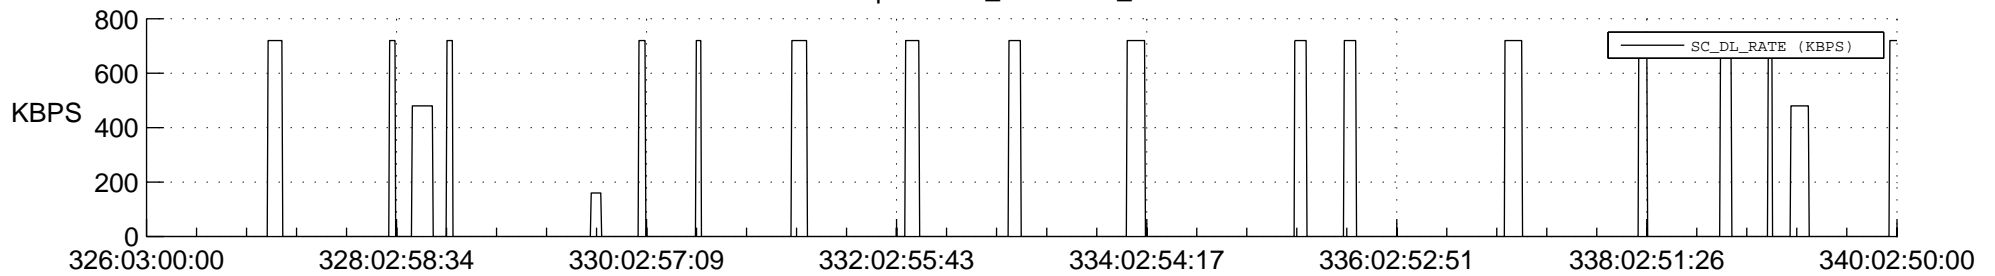

STEREO AHEAD SSR PCT Full Prediction

SWAVES_Percent_Full_Prediction

IMPACT_Percent_Full_Prediction

PLASTIC_Percent_Full_Prediction

Spacecraft_DownLink_Rate

Ground Time (2019:326:03:00:00.000 -2019:340:02:50:00.000)