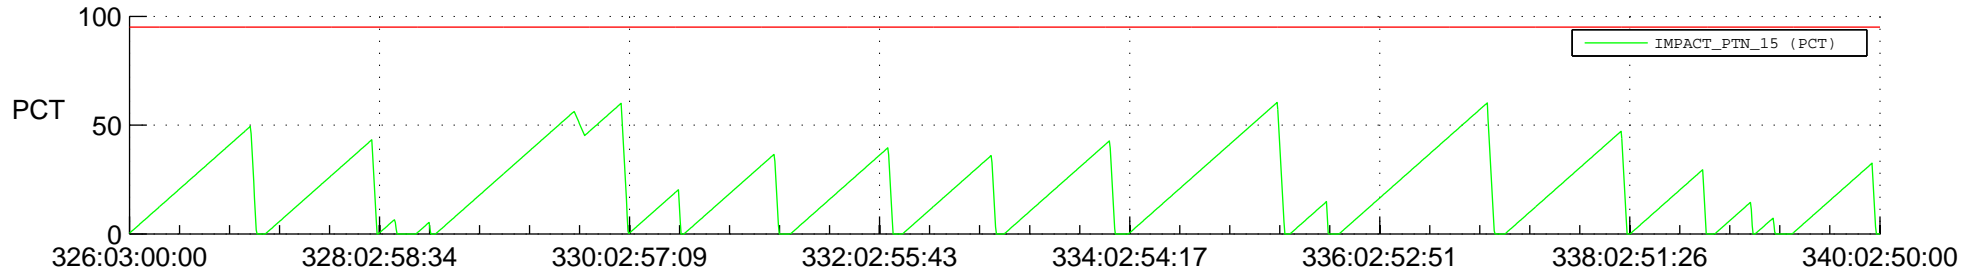

STEREO AHEAD SSR PCT Full Prediction

SWAVES_Percent_Full_Prediction

IMPACT_Percent_Full_Prediction

PLASTIC_Percent_Full_Prediction

Spacecraft_DownLink_Rate

Ground Time (2019:326:03:00:00.000 -2019:340:02:50:00.000)