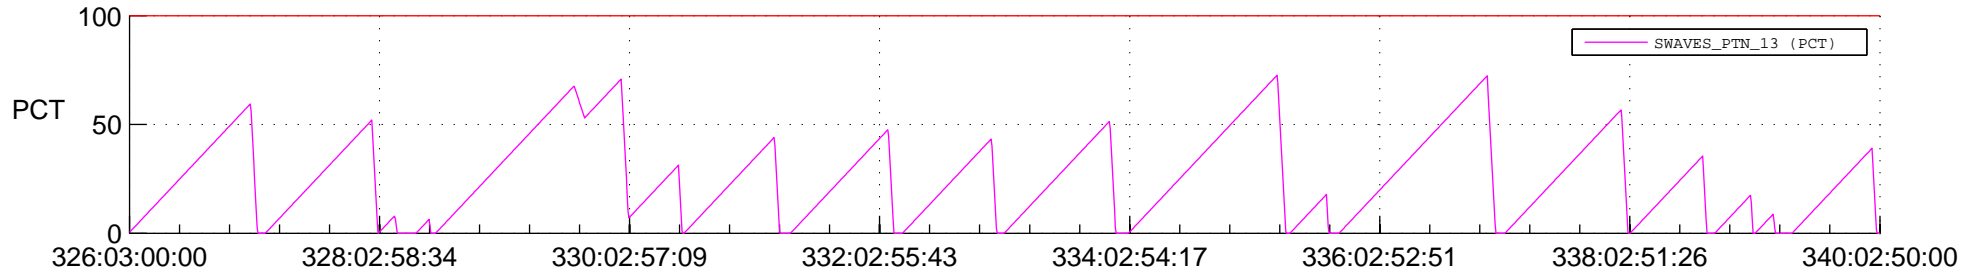

STEREO AHEAD SSR PCT Full Prediction

SWAVES_Percent_Full_Prediction

IMPACT_Percent_Full_Prediction

PLASTIC_Percent_Full_Prediction

Spacecraft_DownLink_Rate

Ground Time (2019:326:03:00:00.000 -2019:340:02:50:00.000)