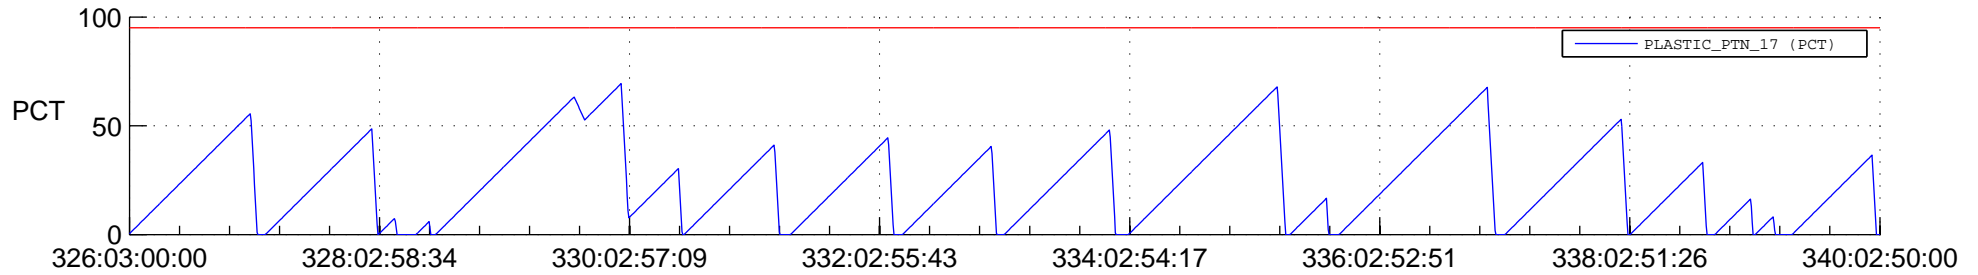

STEREO AHEAD SSR PCT Full Prediction

SWAVES_Percent_Full_Prediction

IMPACT_Percent_Full_Prediction

PLASTIC_Percent_Full_Prediction

Spacecraft_DownLink_Rate

Ground Time (2019:326:03:00:00.000 -2019:340:02:50:00.000)