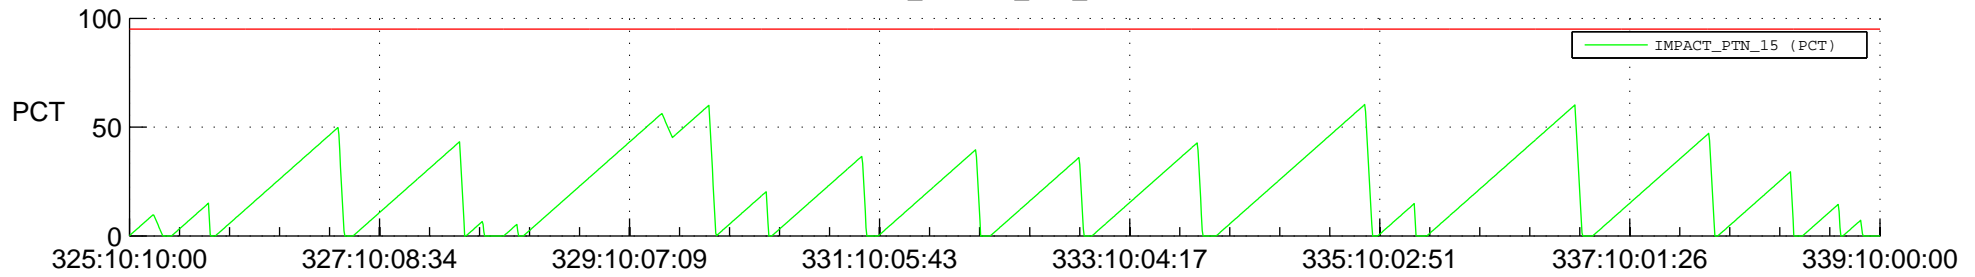

IMPACT_Percent_Full_Prediction