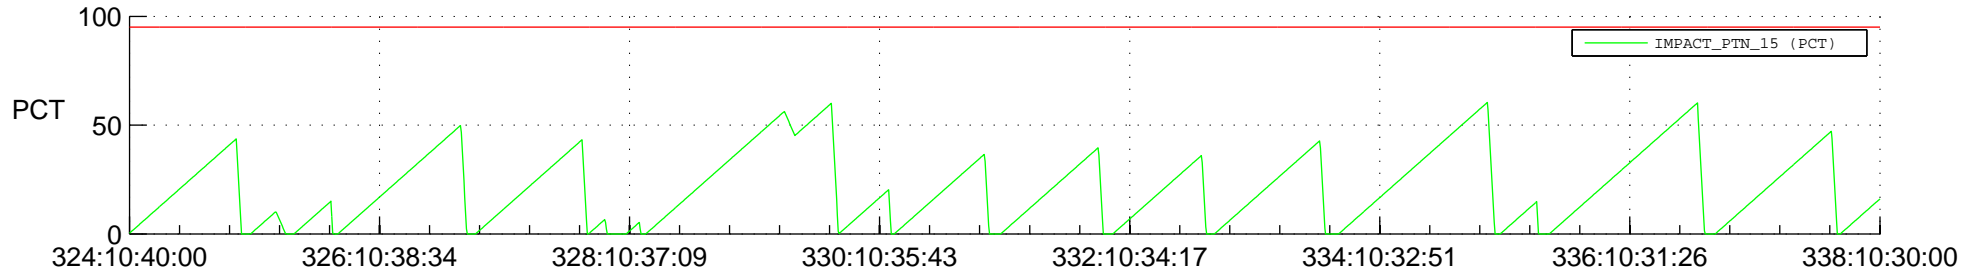

STEREO AHEAD SSR PCT Full Prediction

SWAVES_Percent_Full_Prediction

IMPACT_Percent_Full_Prediction

PLASTIC_Percent_Full_Prediction

Spacecraft_DownLink_Rate

Ground Time (2019:324:10:40:00.000 -2019:338:10:30:00.000)