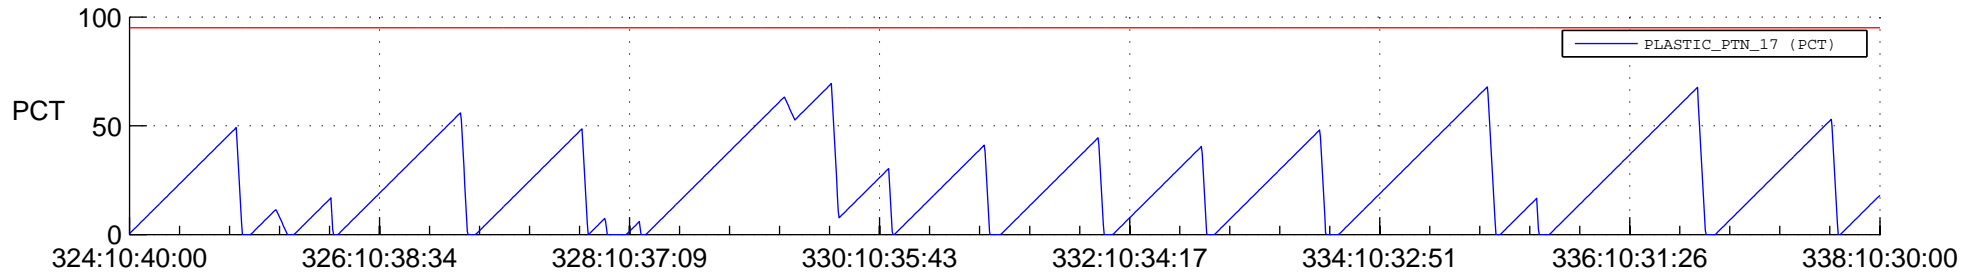

STEREO AHEAD SSR PCT Full Prediction

SWAVES_Percent_Full_Prediction

IMPACT_Percent_Full_Prediction

PLASTIC_Percent_Full_Prediction

Spacecraft_DownLink_Rate

Ground Time (2019:324:10:40:00.000 -2019:338:10:30:00.000)