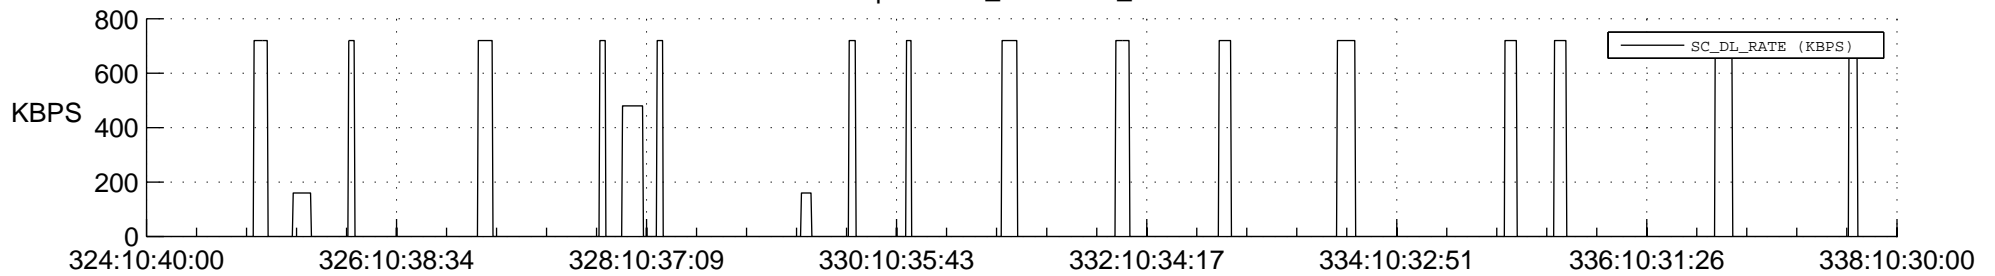

STEREO AHEAD SSR PCT Full Prediction

SWAVES_Percent_Full_Prediction

IMPACT_Percent_Full_Prediction

PLASTIC_Percent_Full_Prediction

Spacecraft_DownLink_Rate

Ground Time (2019:324:10:40:00.000 -2019:338:10:30:00.000)