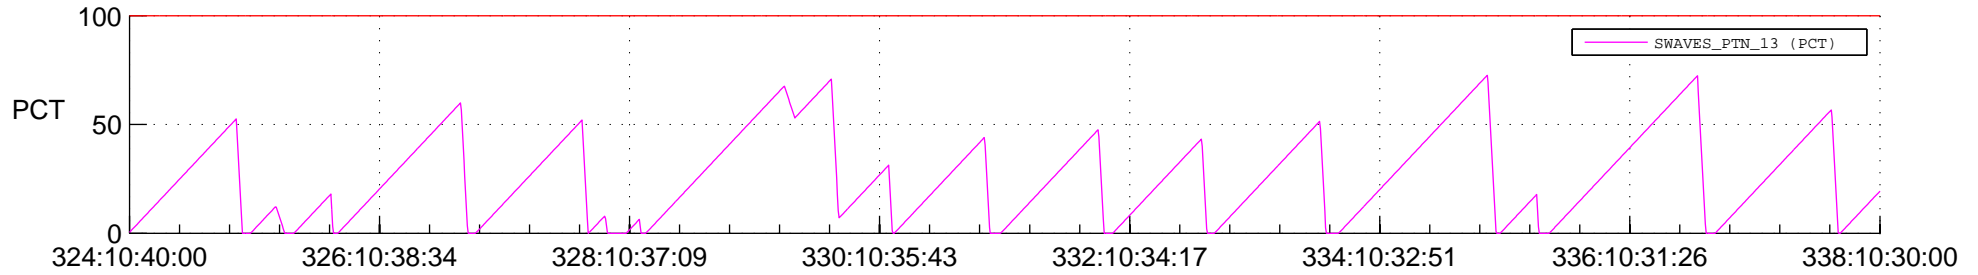

STEREO AHEAD SSR PCT Full Prediction

SWAVES_Percent_Full_Prediction

IMPACT_Percent_Full_Prediction

PLASTIC_Percent_Full_Prediction

Spacecraft_DownLink_Rate

Ground Time (2019:324:10:40:00.000 -2019:338:10:30:00.000)