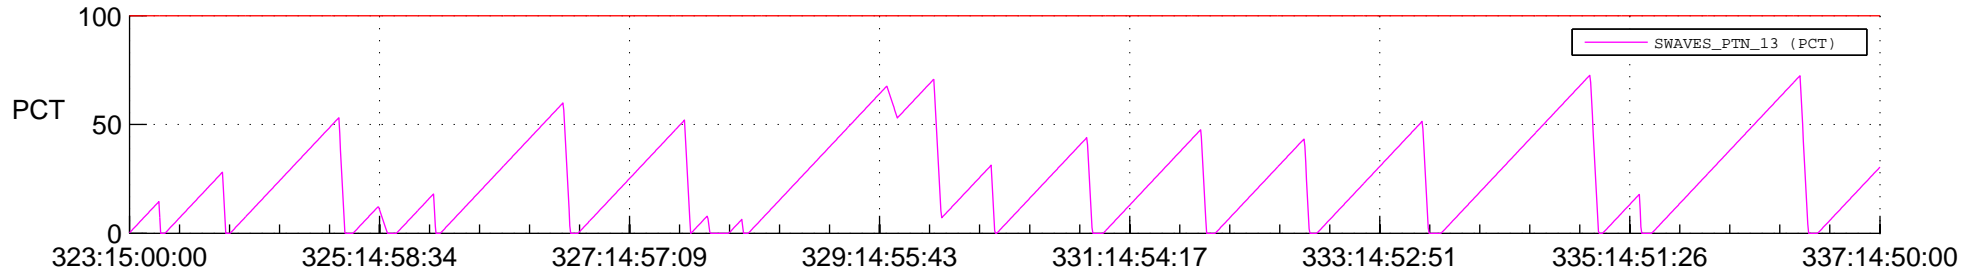

STEREO AHEAD SSR PCT Full Prediction

SWAVES_Percent_Full_Prediction

IMPACT_Percent_Full_Prediction

PLASTIC_Percent_Full_Prediction

Spacecraft_DownLink_Rate

Ground Time (2019:323:15:00:00.000 -2019:337:14:50:00.000)