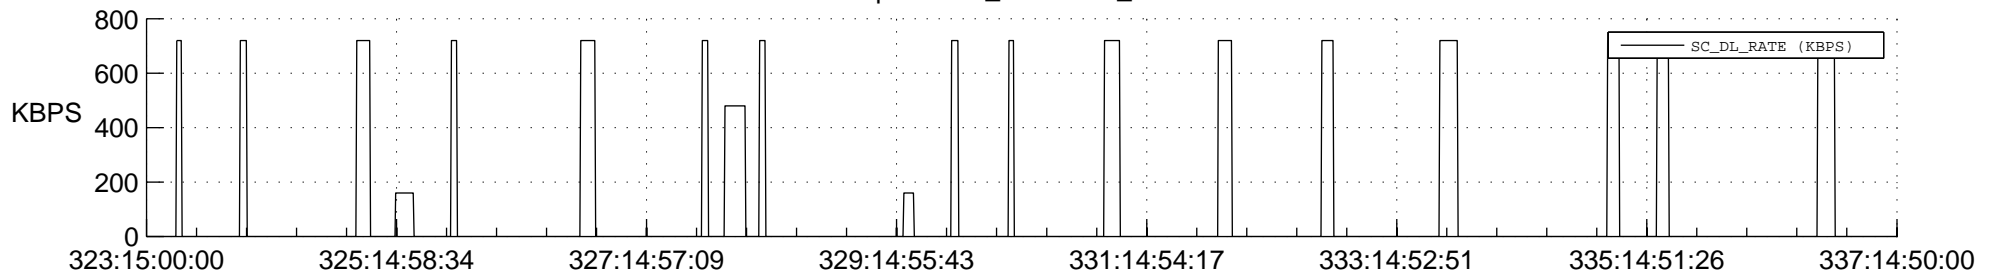

STEREO AHEAD SSR PCT Full Prediction

SWAVES_Percent_Full_Prediction

IMPACT_Percent_Full_Prediction

PLASTIC_Percent_Full_Prediction

Spacecraft_DownLink_Rate

Ground Time (2019:323:15:00:00.000 -2019:337:14:50:00.000)