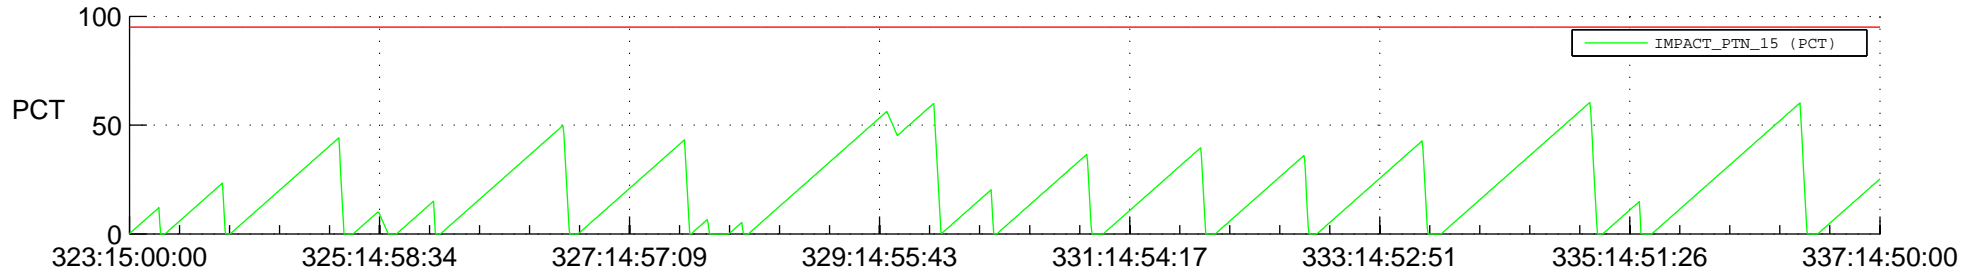

STEREO AHEAD SSR PCT Full Prediction

SWAVES_Percent_Full_Prediction

IMPACT_Percent_Full_Prediction

PLASTIC_Percent_Full_Prediction

Spacecraft_DownLink_Rate

Ground Time (2019:323:15:00:00.000 -2019:337:14:50:00.000)