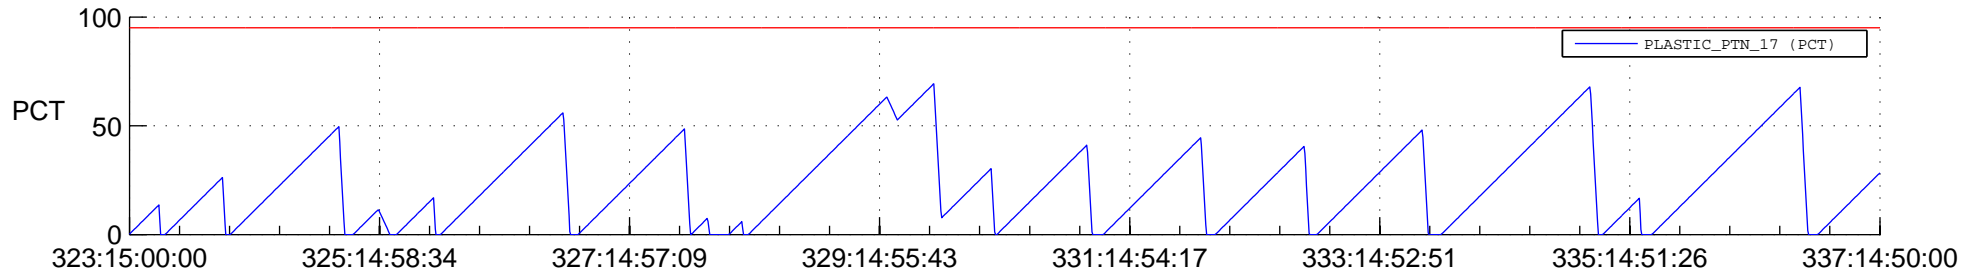

STEREO AHEAD SSR PCT Full Prediction

SWAVES_Percent_Full_Prediction

IMPACT_Percent_Full_Prediction

PLASTIC_Percent_Full_Prediction

Spacecraft_DownLink_Rate

Ground Time (2019:323:15:00:00.000 -2019:337:14:50:00.000)