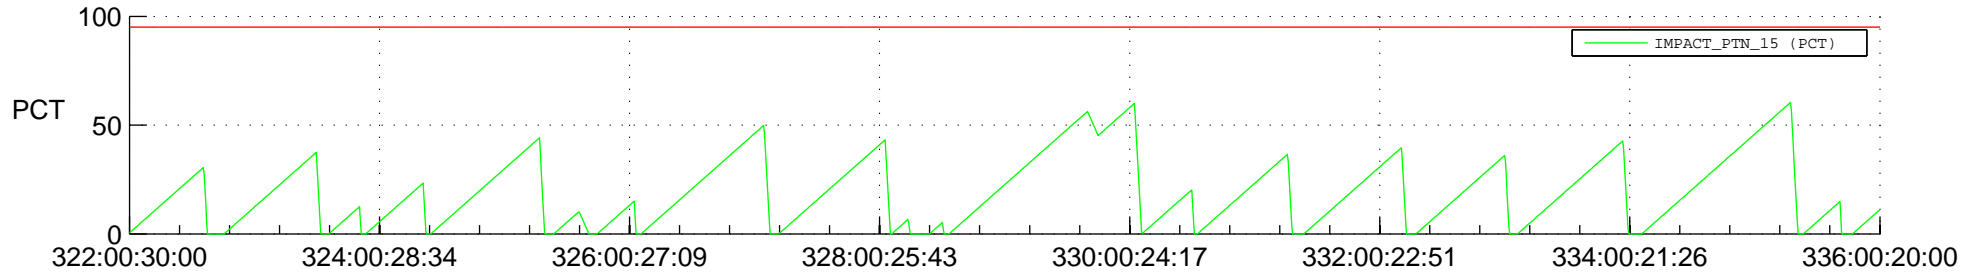

STEREO AHEAD SSR PCT Full Prediction

SWAVES_Percent_Full_Prediction

IMPACT_Percent_Full_Prediction

PLASTIC_Percent_Full_Prediction

Spacecraft_DownLink_Rate