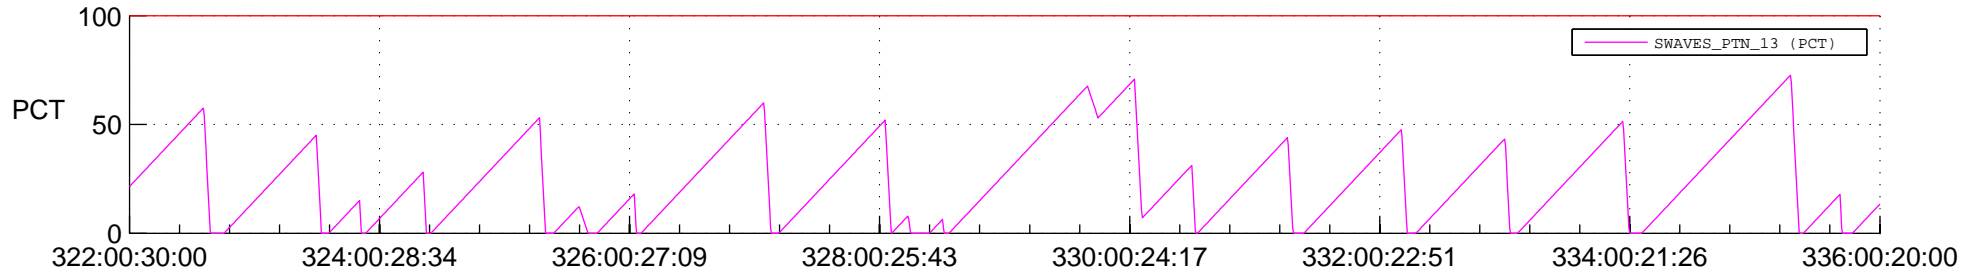

STEREO AHEAD SSR PCT Full Prediction

SWAVES_Percent_Full_Prediction

IMPACT_Percent_Full_Prediction

PLASTIC_Percent_Full_Prediction

Spacecraft_DownLink_Rate