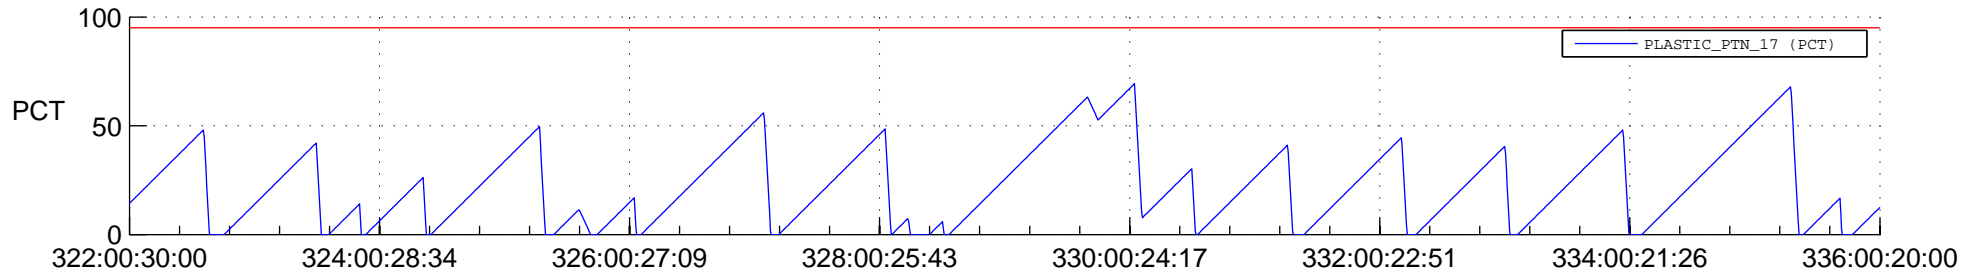

STEREO AHEAD SSR PCT Full Prediction

SWAVES_Percent_Full_Prediction

IMPACT_Percent_Full_Prediction

PLASTIC_Percent_Full_Prediction

Spacecraft_DownLink_Rate