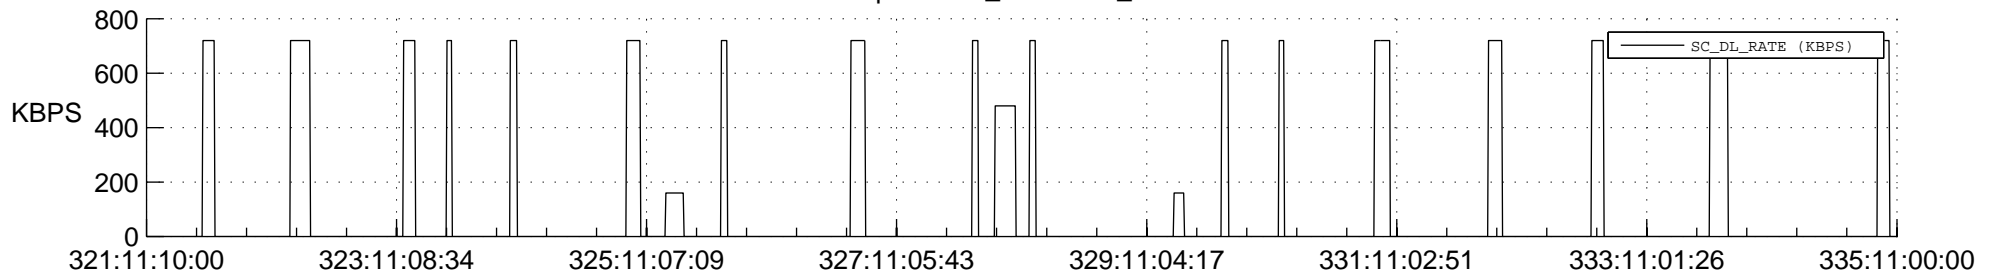

## Spacecraft\_DownLink\_Rate

Ground Time (2019:321:11:10:00.000 -2019:335:11:00:00.000)