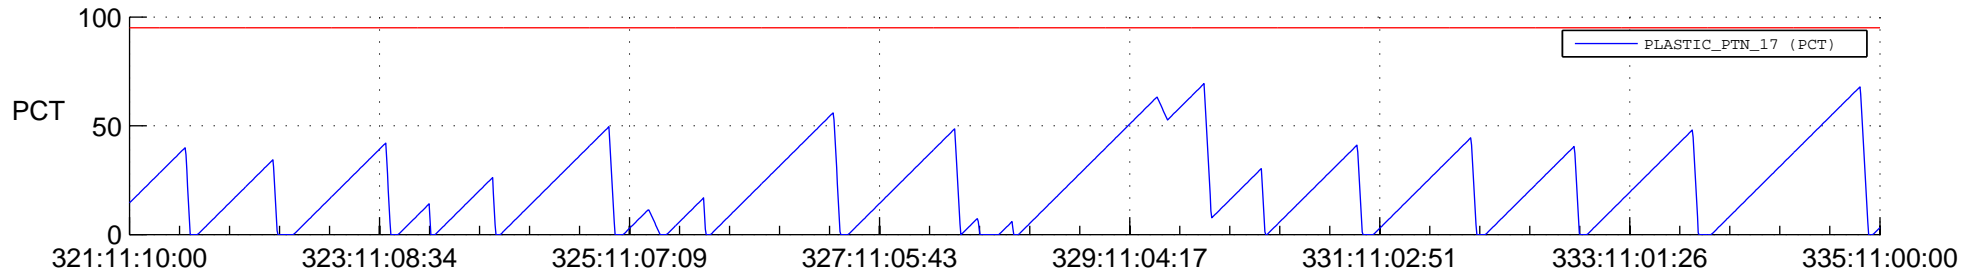

## SWAVES\_Percent\_Full\_Prediction

## Spacecraft\_DownLink\_Rate

Ground Time (2019:321:11:10:00.000 -2019:335:11:00:00.000)