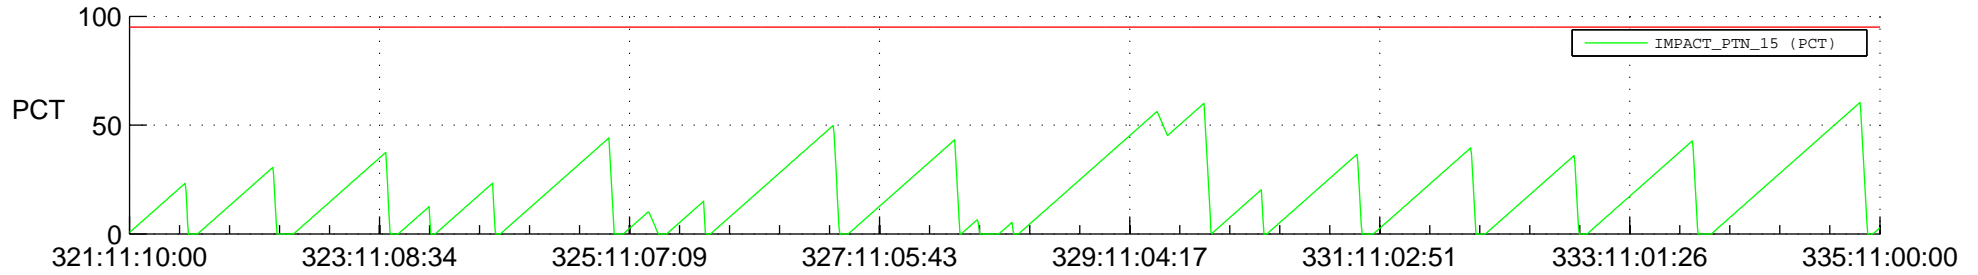

IMPACT_Percent_Full_Prediction