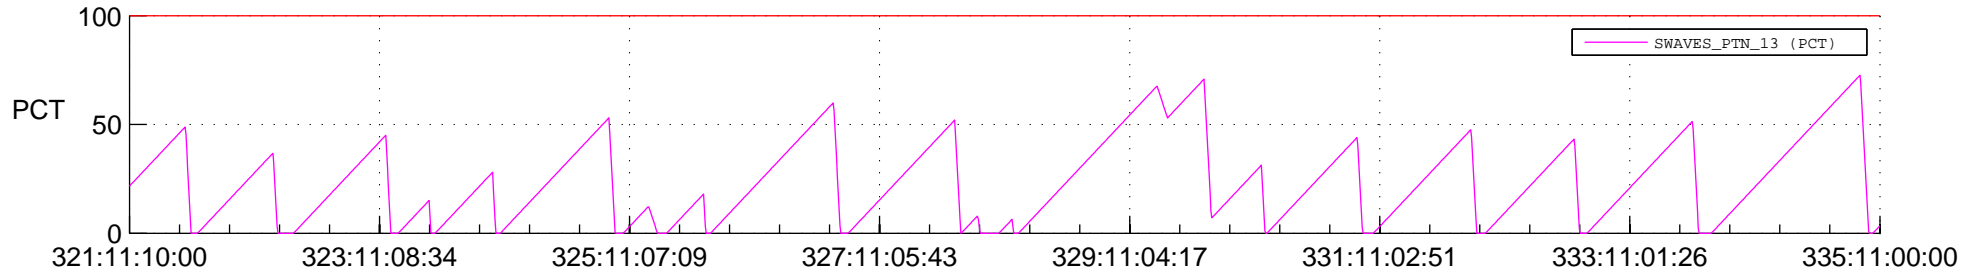

## SWAVES\_Percent\_Full\_Prediction

## Spacecraft\_DownLink\_Rate

Ground Time (2019:321:11:10:00.000 -2019:335:11:00:00.000)