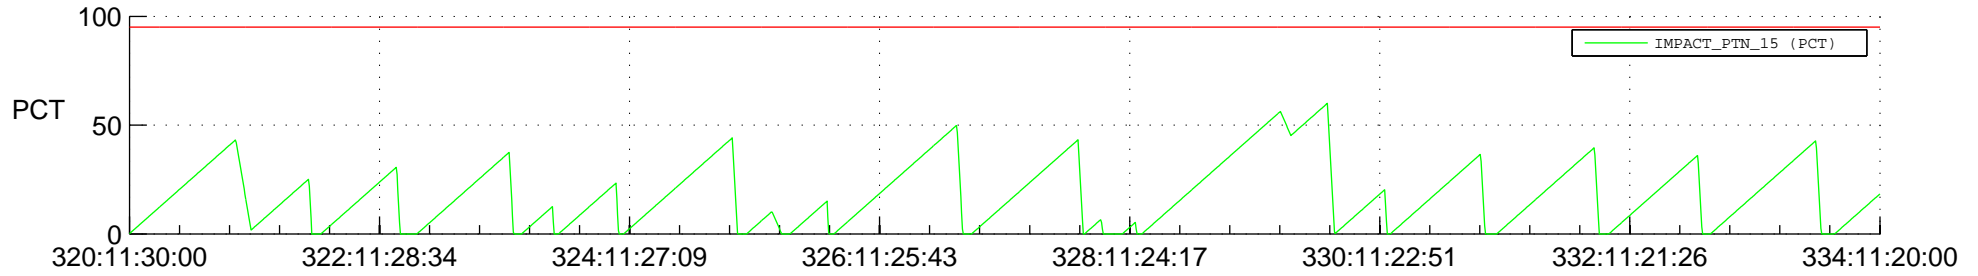

STEREO AHEAD SSR PCT Full Prediction

SWAVES_Percent_Full_Prediction

IMPACT_Percent_Full_Prediction

PLASTIC_Percent_Full_Prediction

Spacecraft_DownLink_Rate

Ground Time (2019:320:11:30:00.000 -2019:334:11:20:00.000)