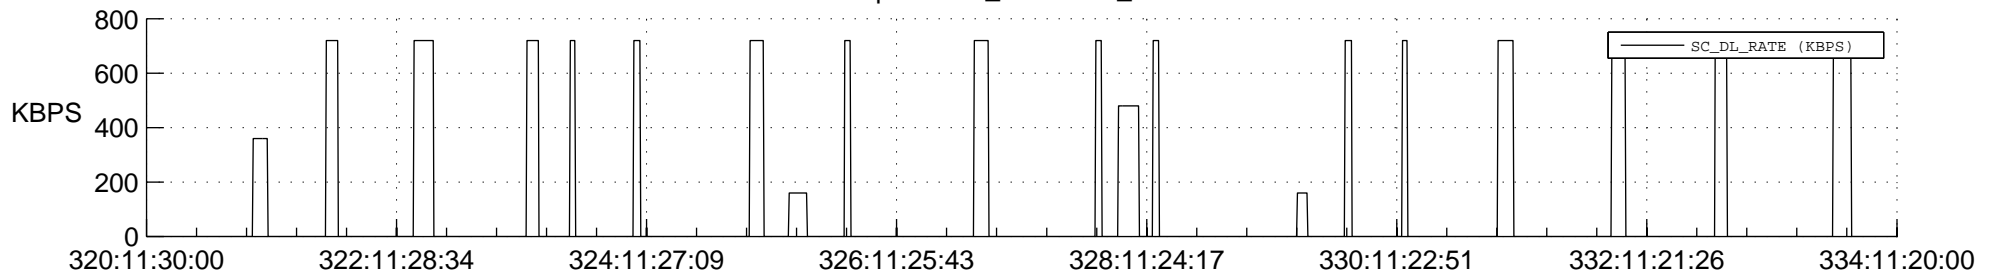

STEREO AHEAD SSR PCT Full Prediction

SWAVES_Percent_Full_Prediction

IMPACT_Percent_Full_Prediction

PLASTIC_Percent_Full_Prediction

Spacecraft_DownLink_Rate

Ground Time (2019:320:11:30:00.000 -2019:334:11:20:00.000)