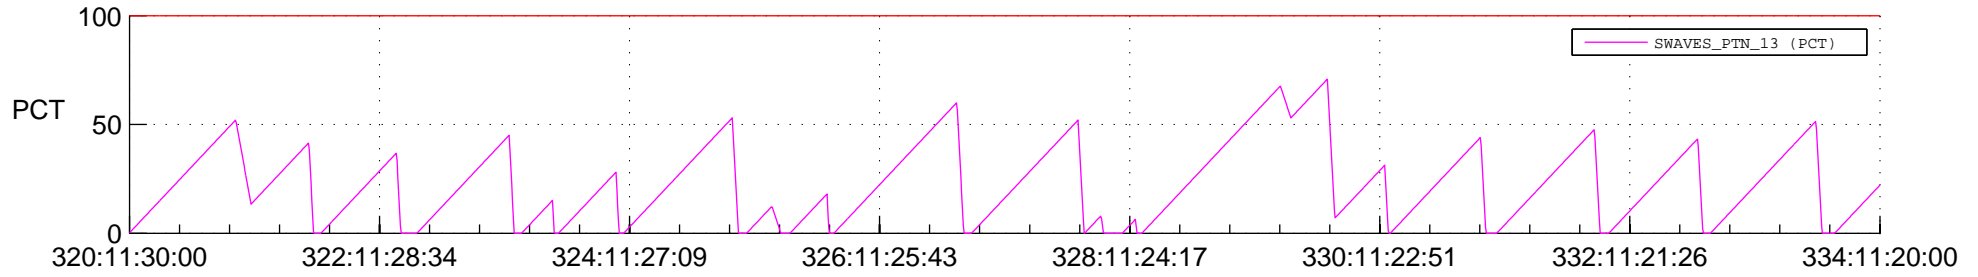

STEREO AHEAD SSR PCT Full Prediction

SWAVES_Percent_Full_Prediction

IMPACT_Percent_Full_Prediction

PLASTIC_Percent_Full_Prediction

Spacecraft_DownLink_Rate

Ground Time (2019:320:11:30:00.000 -2019:334:11:20:00.000)