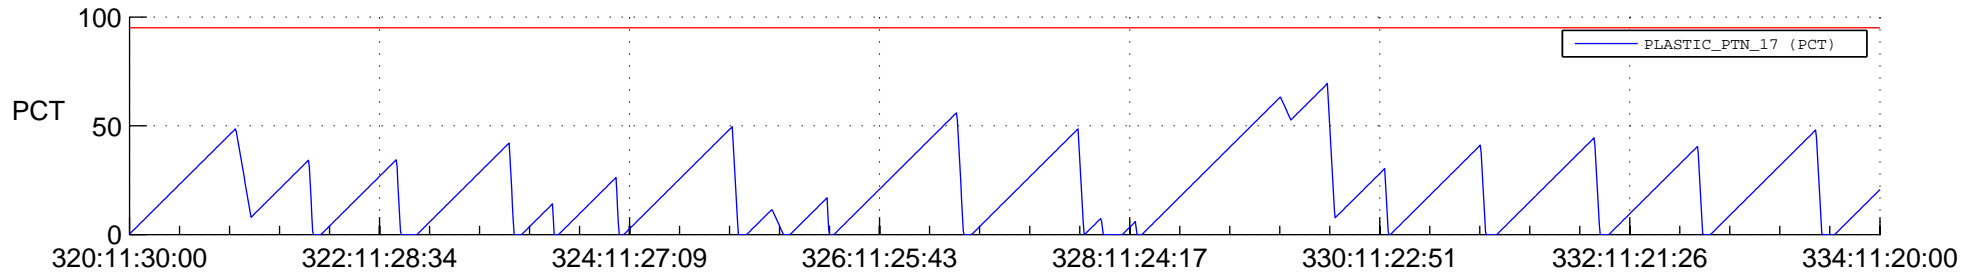

STEREO AHEAD SSR PCT Full Prediction

SWAVES_Percent_Full_Prediction

IMPACT_Percent_Full_Prediction

PLASTIC_Percent_Full_Prediction

Spacecraft_DownLink_Rate

Ground Time (2019:320:11:30:00.000 -2019:334:11:20:00.000)