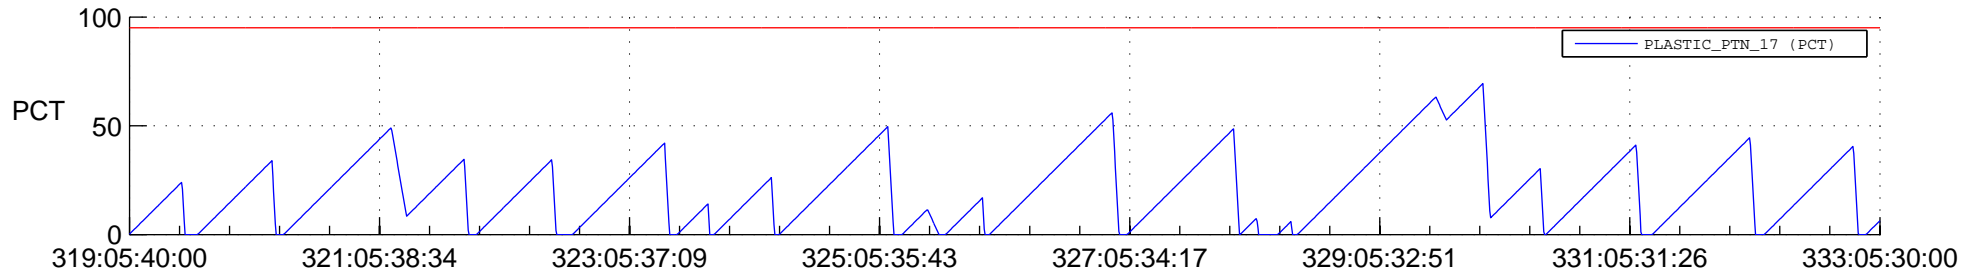

## SWAVES\_Percent\_Full\_Prediction

## Spacecraft\_DownLink\_Rate

Ground Time (2019:319:05:40:00.000 -2019:333:05:30:00.000)