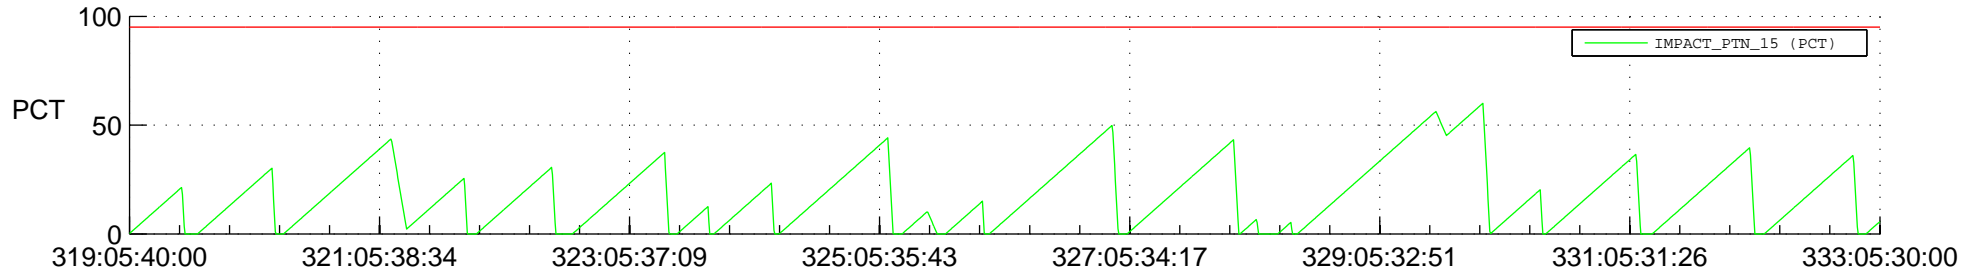

IMPACT_Percent_Full_Prediction