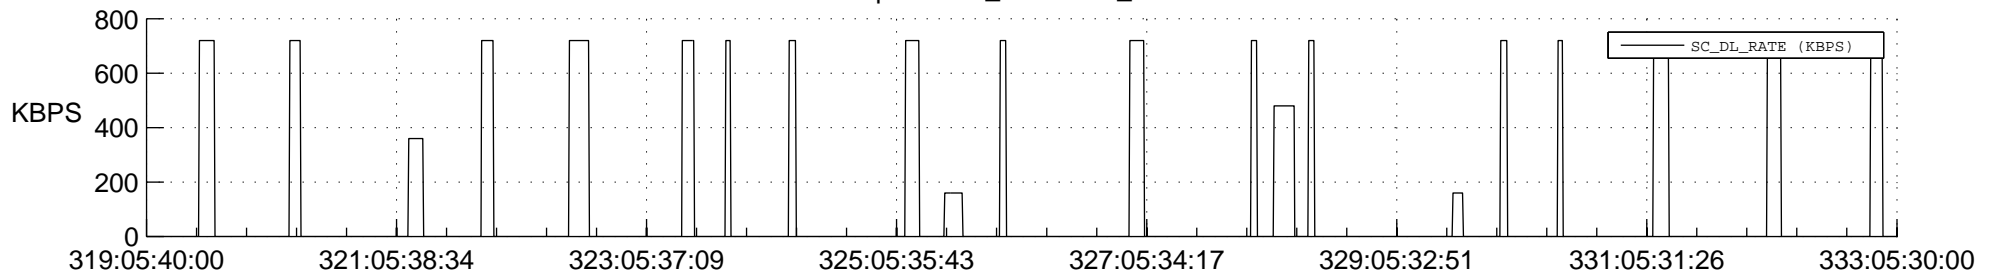

## Spacecraft\_DownLink\_Rate

Ground Time (2019:319:05:40:00.000 -2019:333:05:30:00.000)