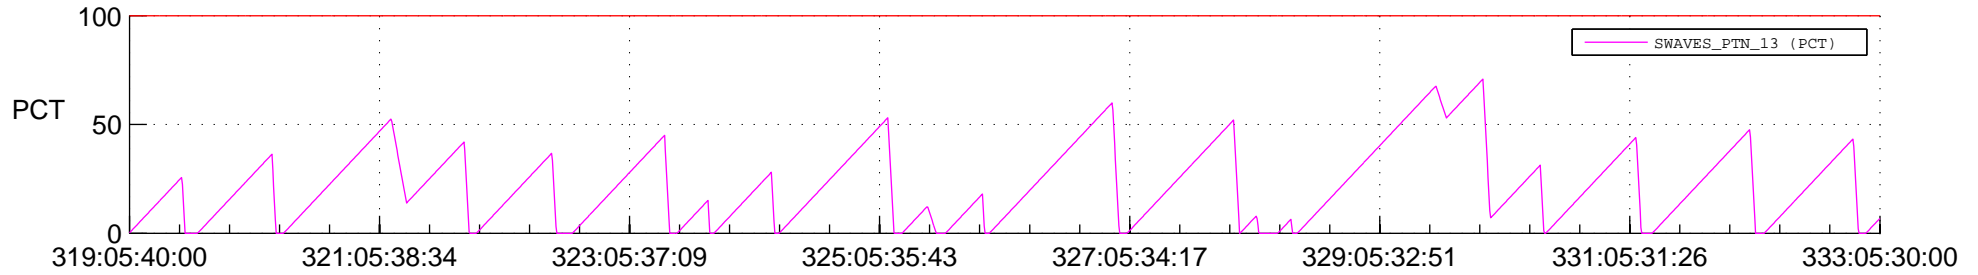

## SWAVES\_Percent\_Full\_Prediction

## Spacecraft\_DownLink\_Rate

Ground Time (2019:319:05:40:00.000 -2019:333:05:30:00.000)