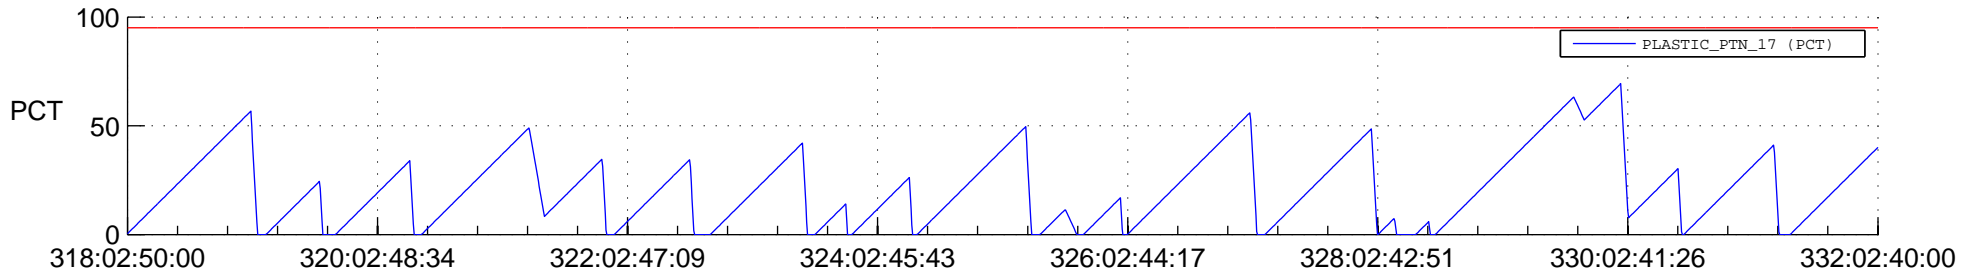

## SWAVES\_Percent\_Full\_Prediction

## Spacecraft\_DownLink\_Rate

Ground Time (2019:318:02:50:00.000 -2019:332:02:40:00.000)