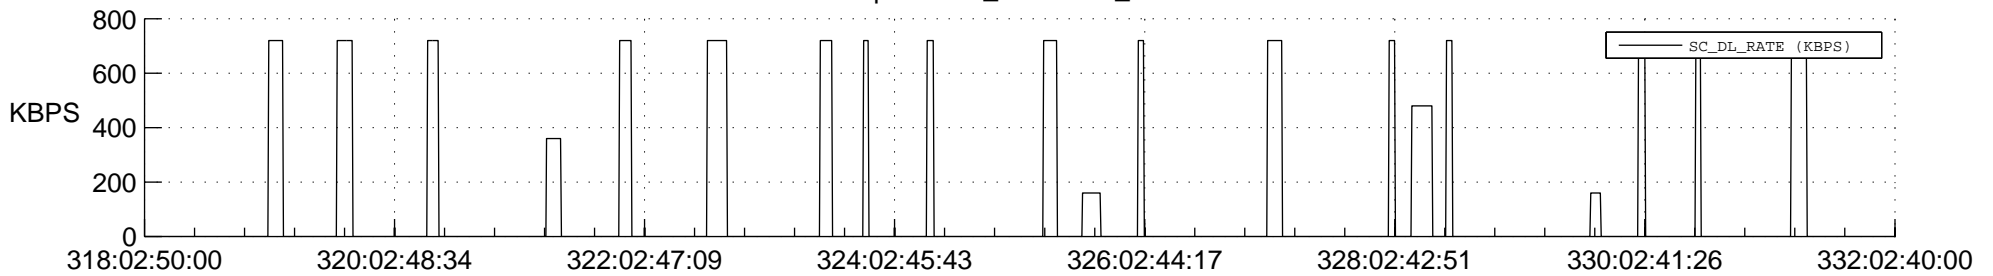

## Spacecraft\_DownLink\_Rate

Ground Time (2019:318:02:50:00.000 -2019:332:02:40:00.000)