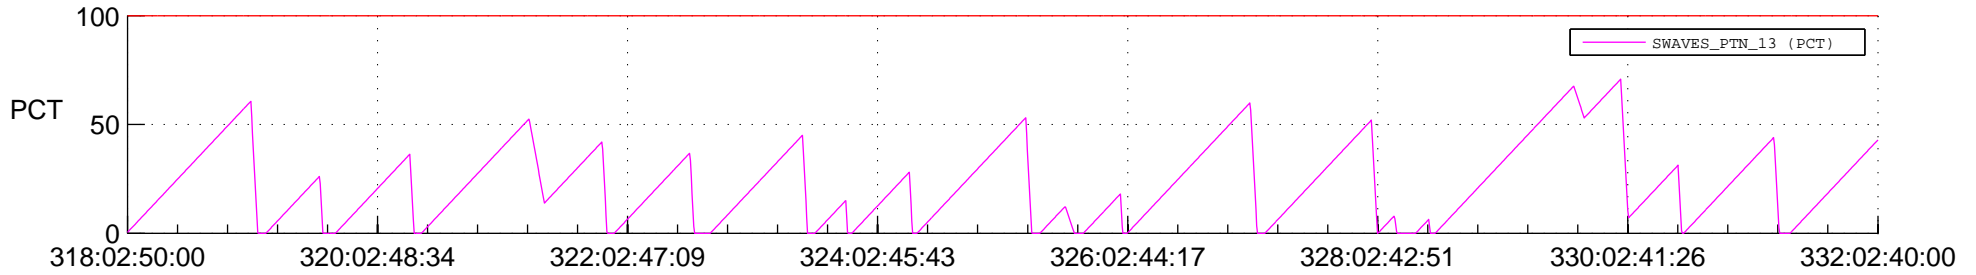

STEREO AHEAD SSR PCT Full Prediction

SWAVES_Percent_Full_Prediction