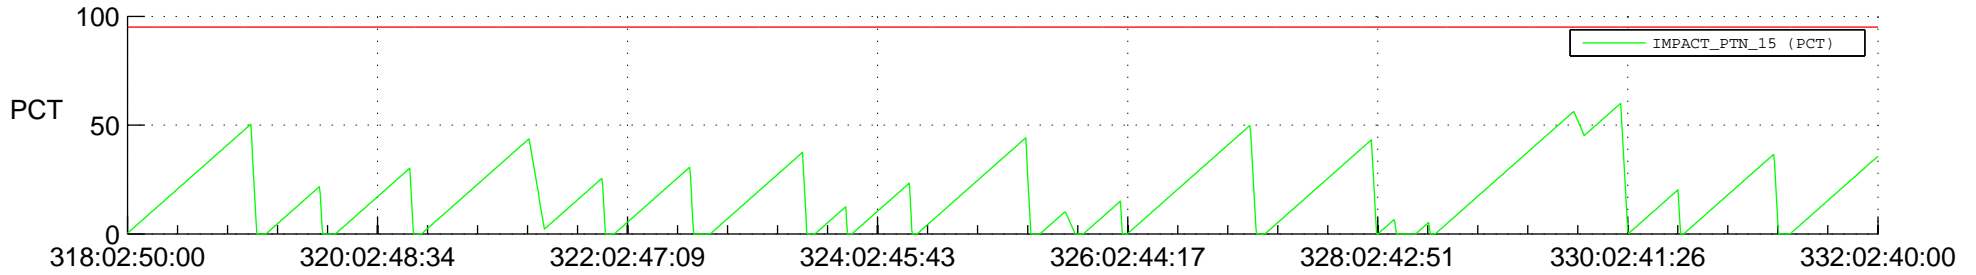

IMPACT_Percent_Full_Prediction