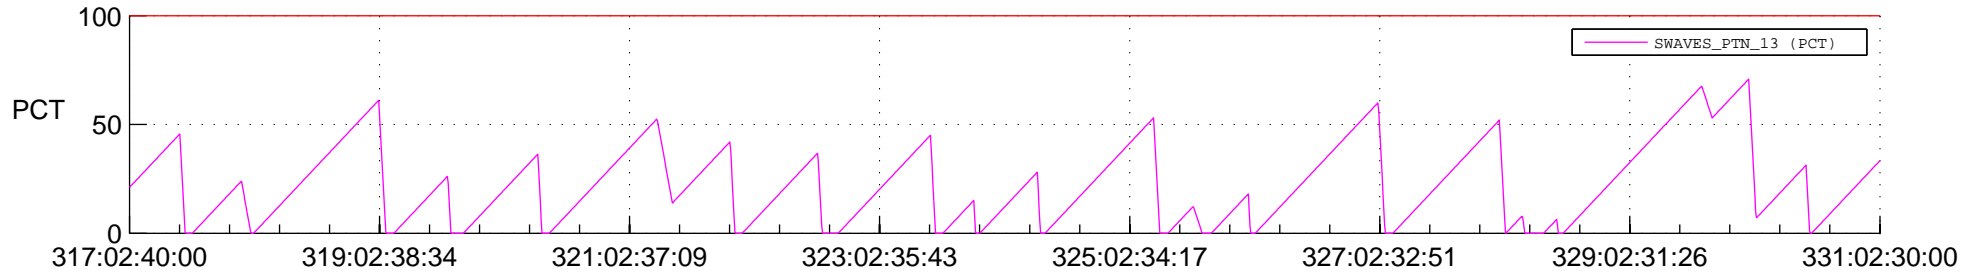

STEREO AHEAD SSR PCT Full Prediction

SWAVES_Percent_Full_Prediction

IMPACT_Percent_Full_Prediction

PLASTIC_Percent_Full_Prediction

Spacecraft_DownLink_Rate

Ground Time (2019:317:02:40:00.000 -2019:331:02:30:00.000)