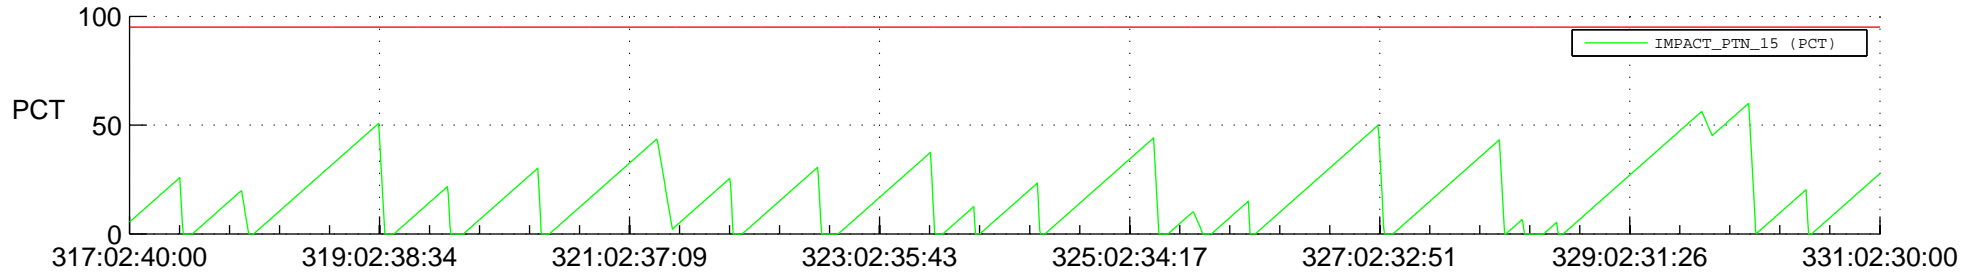

STEREO AHEAD SSR PCT Full Prediction

SWAVES_Percent_Full_Prediction

IMPACT_Percent_Full_Prediction

PLASTIC_Percent_Full_Prediction

Spacecraft_DownLink_Rate

Ground Time (2019:317:02:40:00.000 -2019:331:02:30:00.000)