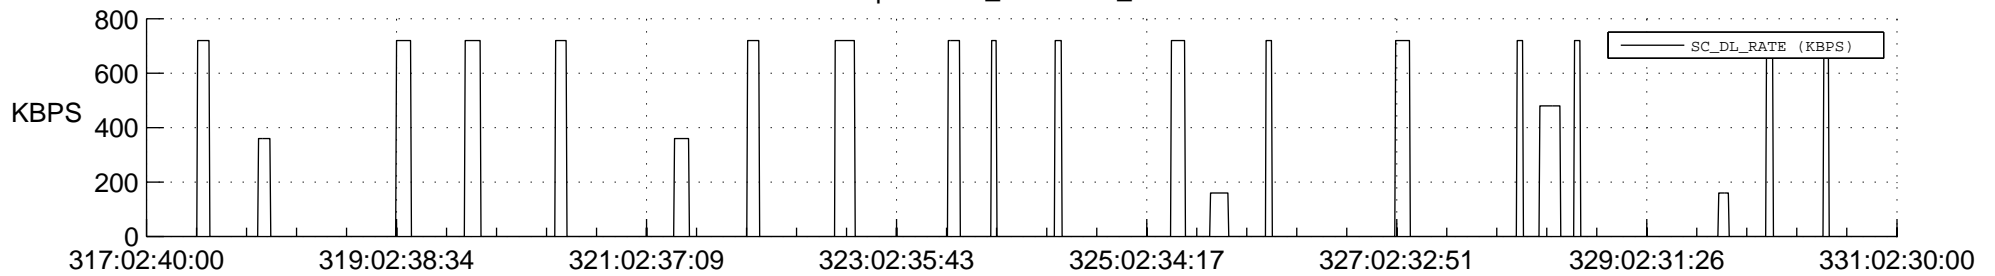

STEREO AHEAD SSR PCT Full Prediction

SWAVES_Percent_Full_Prediction

IMPACT_Percent_Full_Prediction

PLASTIC_Percent_Full_Prediction

Spacecraft_DownLink_Rate

Ground Time (2019:317:02:40:00.000 -2019:331:02:30:00.000)