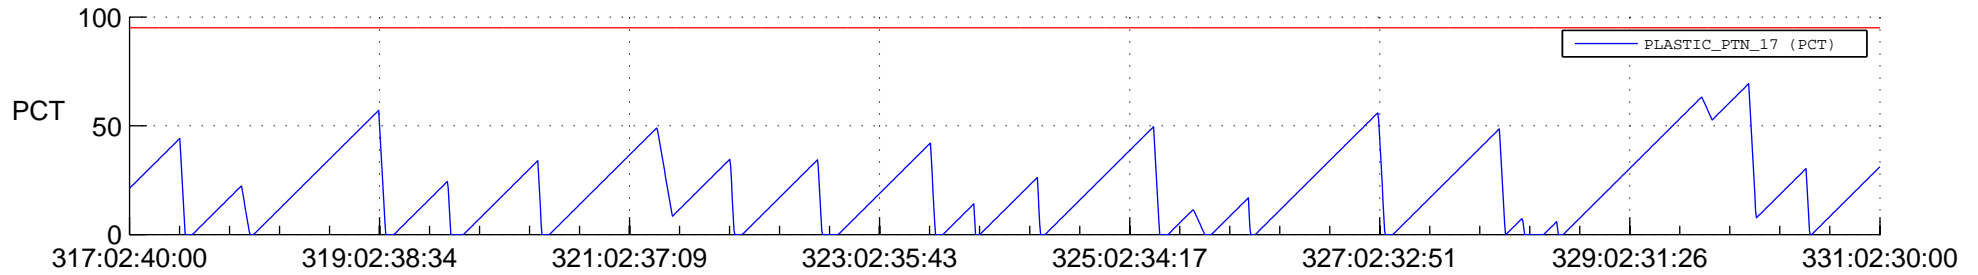

STEREO AHEAD SSR PCT Full Prediction

SWAVES_Percent_Full_Prediction

IMPACT_Percent_Full_Prediction

PLASTIC_Percent_Full_Prediction

Spacecraft_DownLink_Rate

Ground Time (2019:317:02:40:00.000 -2019:331:02:30:00.000)