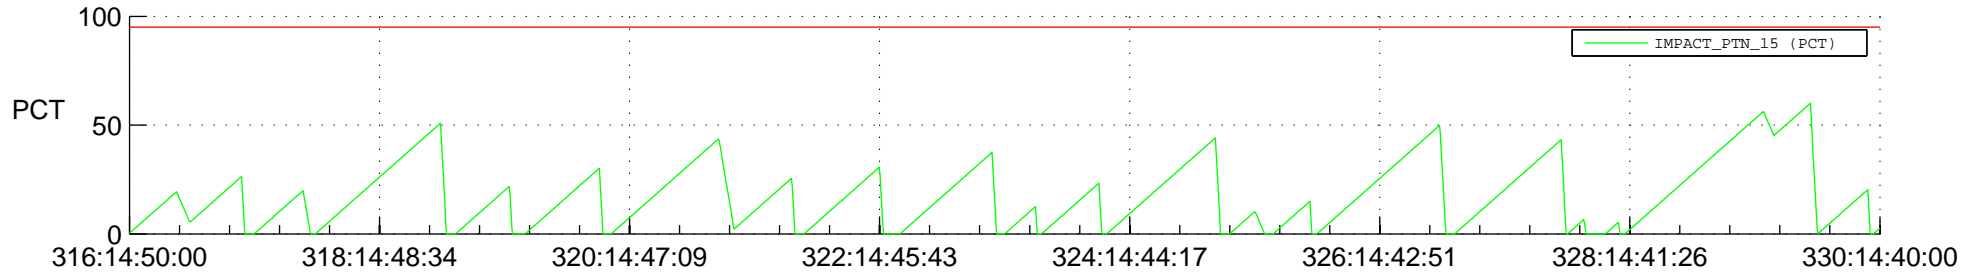

STEREO AHEAD SSR PCT Full Prediction

SWAVES_Percent_Full_Prediction

IMPACT_Percent_Full_Prediction

PLASTIC_Percent_Full_Prediction

Spacecraft_DownLink_Rate