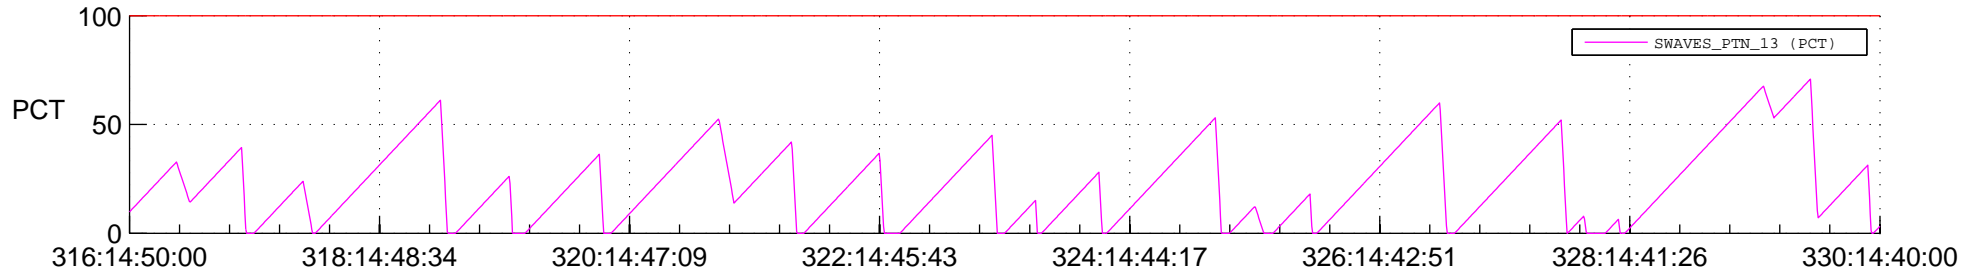

STEREO AHEAD SSR PCT Full Prediction

SWAVES_Percent_Full_Prediction

IMPACT_Percent_Full_Prediction

PLASTIC_Percent_Full_Prediction

Spacecraft_DownLink_Rate