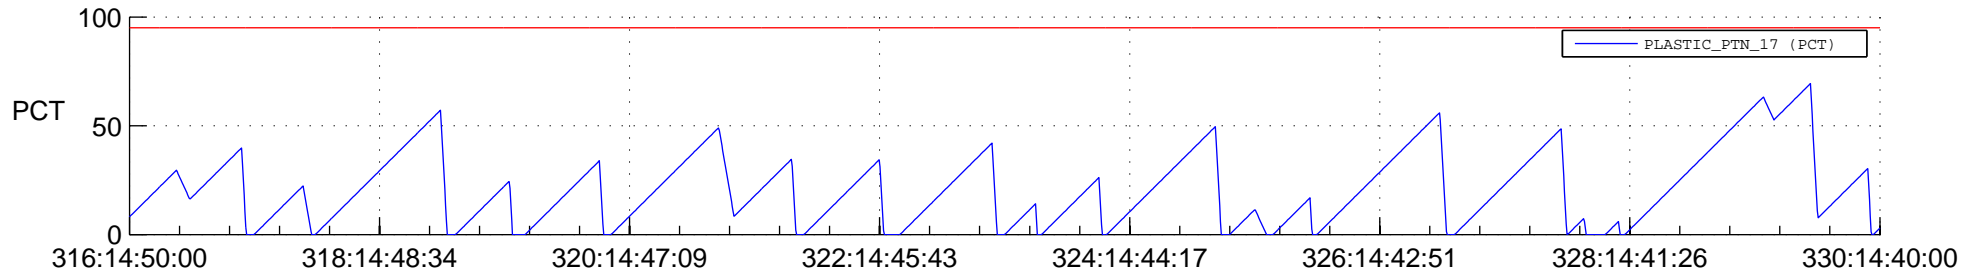

STEREO AHEAD SSR PCT Full Prediction

SWAVES_Percent_Full_Prediction

IMPACT_Percent_Full_Prediction

PLASTIC_Percent_Full_Prediction

Spacecraft_DownLink_Rate