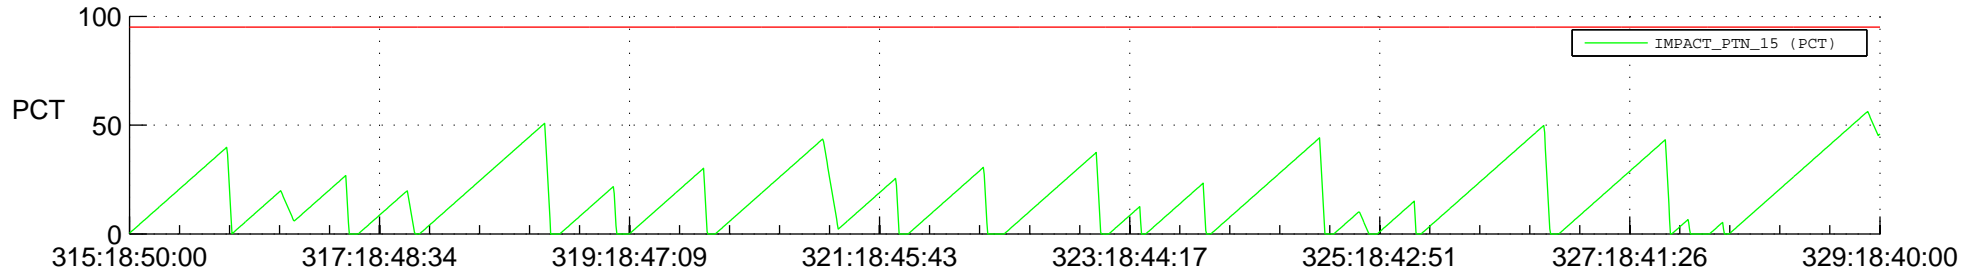

STEREO AHEAD SSR PCT Full Prediction

SWAVES_Percent_Full_Prediction

IMPACT_Percent_Full_Prediction

PLASTIC_Percent_Full_Prediction

Spacecraft_DownLink_Rate