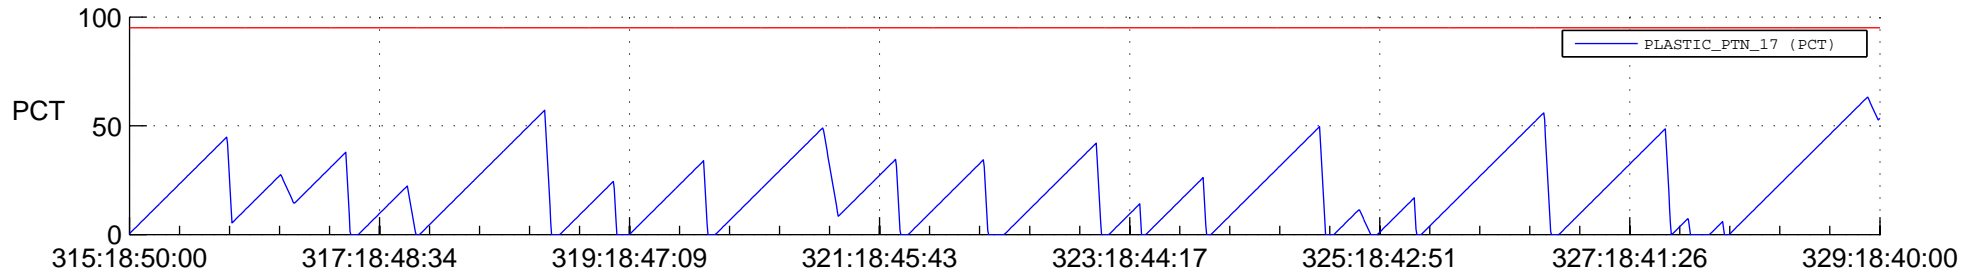

STEREO AHEAD SSR PCT Full Prediction

SWAVES_Percent_Full_Prediction

IMPACT_Percent_Full_Prediction

PLASTIC_Percent_Full_Prediction

Spacecraft_DownLink_Rate