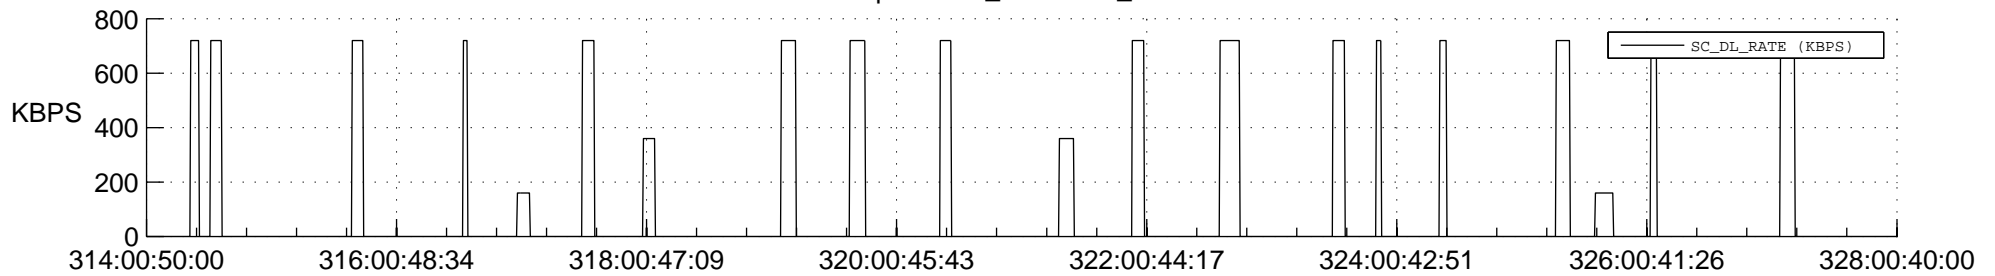

STEREO AHEAD SSR PCT Full Prediction

SWAVES_Percent_Full_Prediction

IMPACT_Percent_Full_Prediction

PLASTIC_Percent_Full_Prediction

Spacecraft_DownLink_Rate

Ground Time (2019:314:00:50:00.000 -2019:328:00:40:00.000)