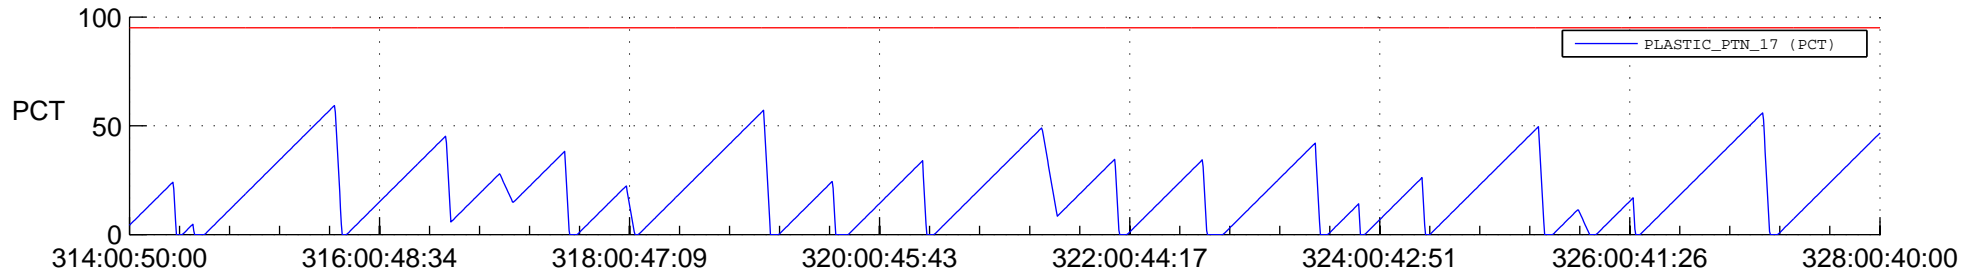

STEREO AHEAD SSR PCT Full Prediction

SWAVES_Percent_Full_Prediction

IMPACT_Percent_Full_Prediction

PLASTIC_Percent_Full_Prediction

Spacecraft_DownLink_Rate

Ground Time (2019:314:00:50:00.000 -2019:328:00:40:00.000)