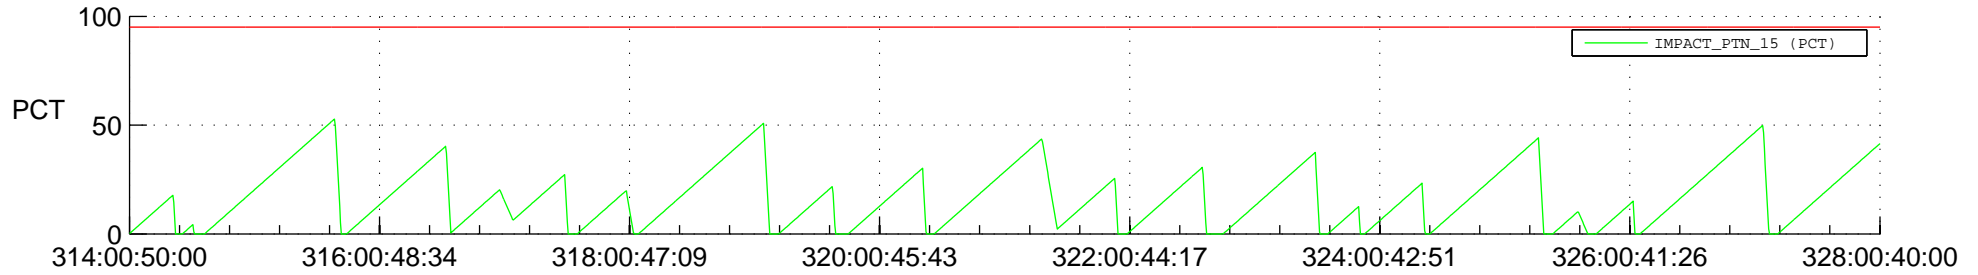

STEREO AHEAD SSR PCT Full Prediction

SWAVES_Percent_Full_Prediction

IMPACT_Percent_Full_Prediction

PLASTIC_Percent_Full_Prediction

Spacecraft_DownLink_Rate

Ground Time (2019:314:00:50:00.000 -2019:328:00:40:00.000)