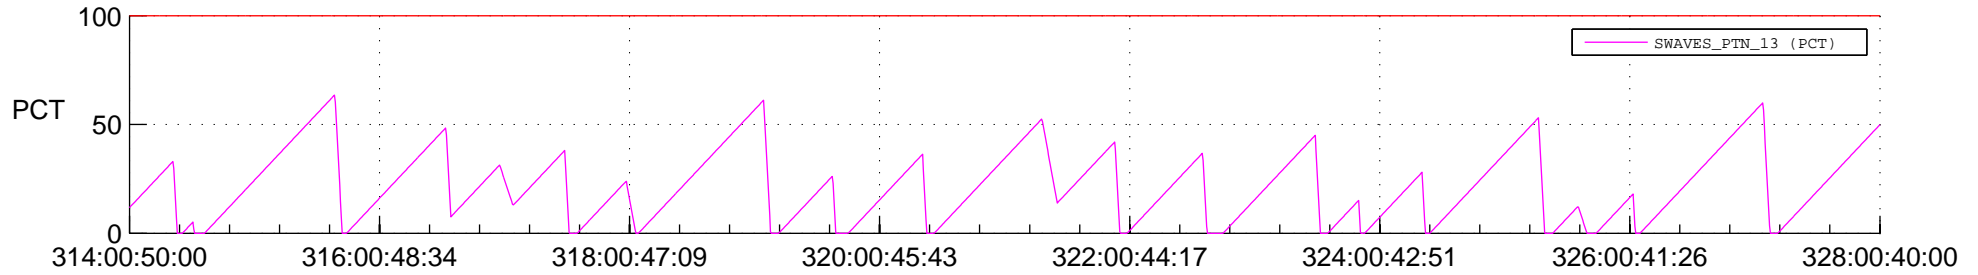

STEREO AHEAD SSR PCT Full Prediction

SWAVES_Percent_Full_Prediction

IMPACT_Percent_Full_Prediction

PLASTIC_Percent_Full_Prediction

Spacecraft_DownLink_Rate

Ground Time (2019:314:00:50:00.000 -2019:328:00:40:00.000)