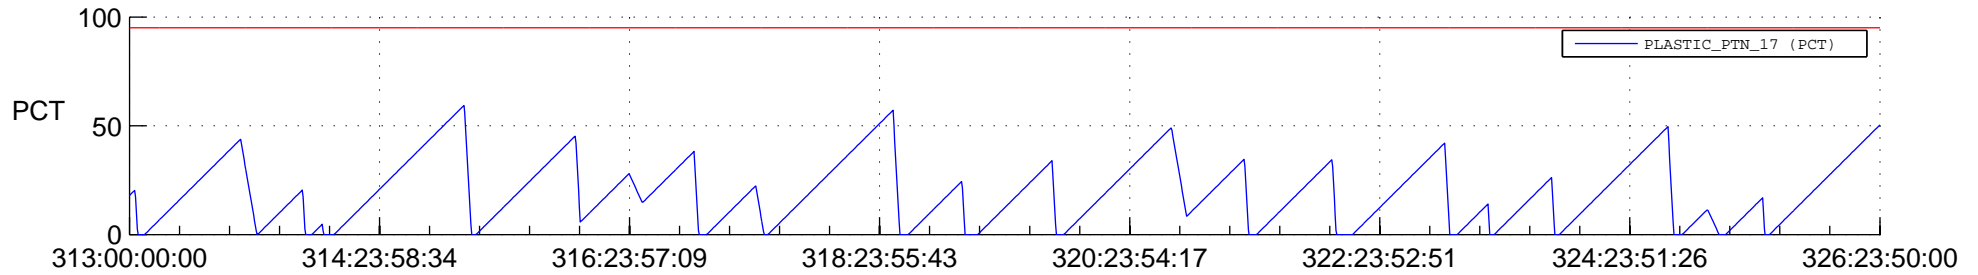

STEREO AHEAD SSR PCT Full Prediction

SWAVES_Percent_Full_Prediction

IMPACT_Percent_Full_Prediction

PLASTIC_Percent_Full_Prediction

Spacecraft_DownLink_Rate

Ground Time (2019:313:00:00:00.000 -2019:326:23:50:00.000)