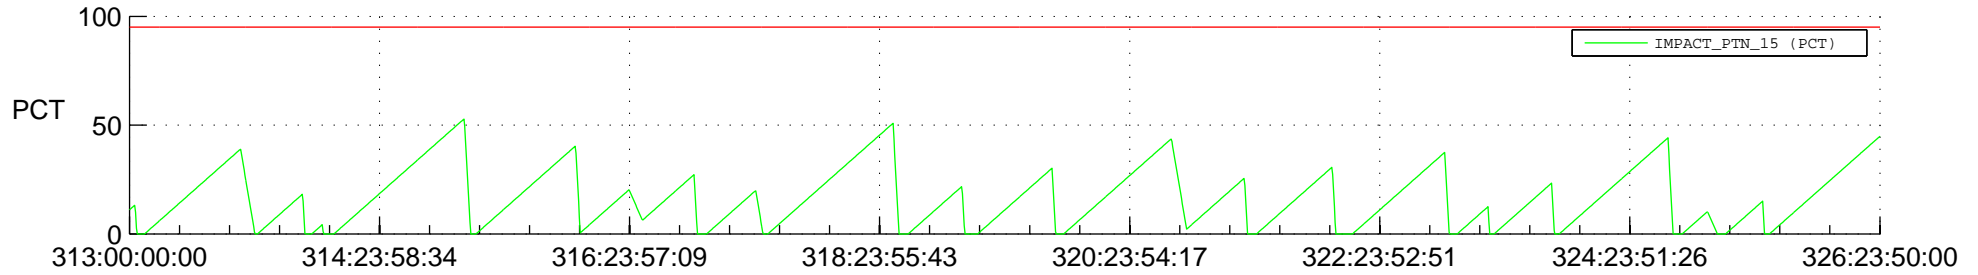

STEREO AHEAD SSR PCT Full Prediction

SWAVES_Percent_Full_Prediction

IMPACT_Percent_Full_Prediction

PLASTIC_Percent_Full_Prediction

Spacecraft_DownLink_Rate

Ground Time (2019:313:00:00:00.000 -2019:326:23:50:00.000)