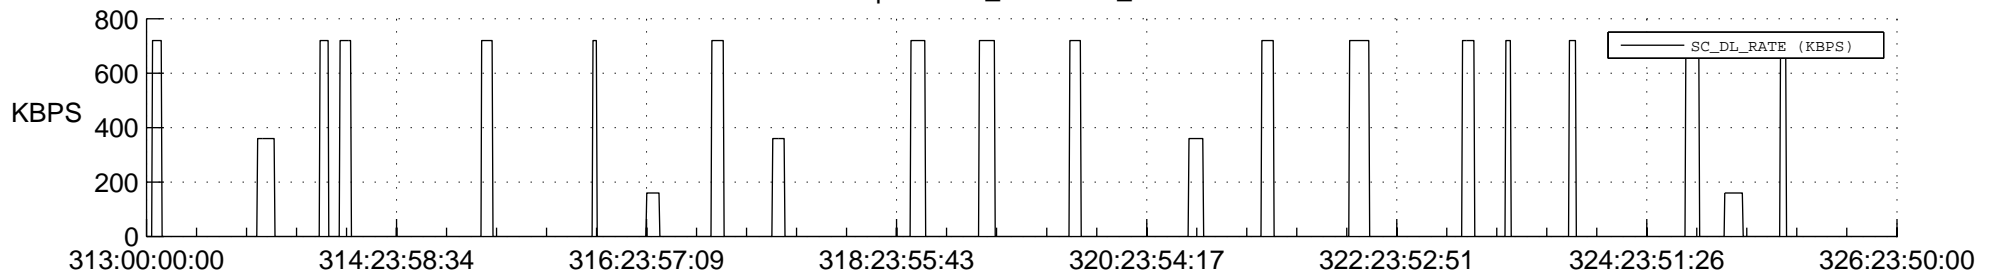

STEREO AHEAD SSR PCT Full Prediction

SWAVES_Percent_Full_Prediction

IMPACT_Percent_Full_Prediction

PLASTIC_Percent_Full_Prediction

Spacecraft_DownLink_Rate

Ground Time (2019:313:00:00:00.000 -2019:326:23:50:00.000)