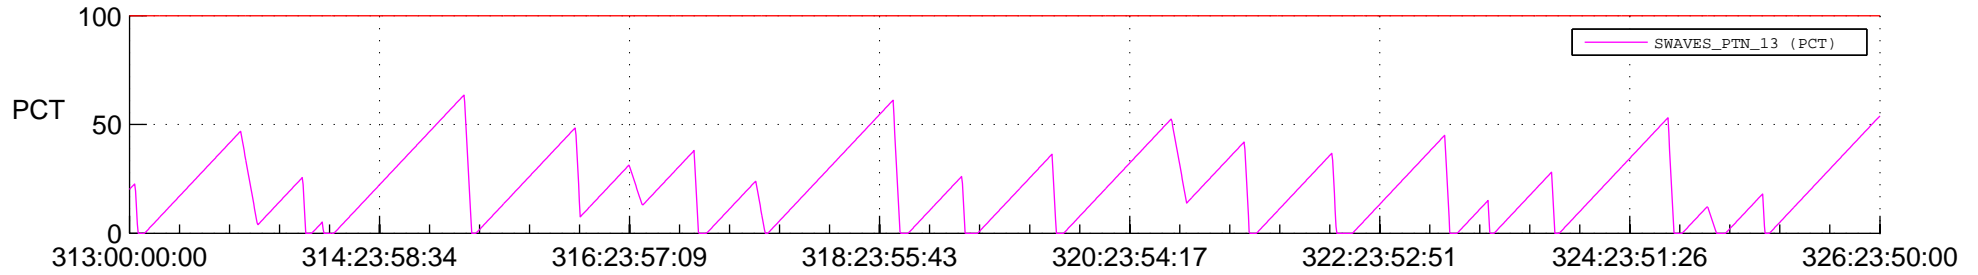

STEREO AHEAD SSR PCT Full Prediction

SWAVES_Percent_Full_Prediction

IMPACT_Percent_Full_Prediction

PLASTIC_Percent_Full_Prediction

Spacecraft_DownLink_Rate

Ground Time (2019:313:00:00:00.000 -2019:326:23:50:00.000)